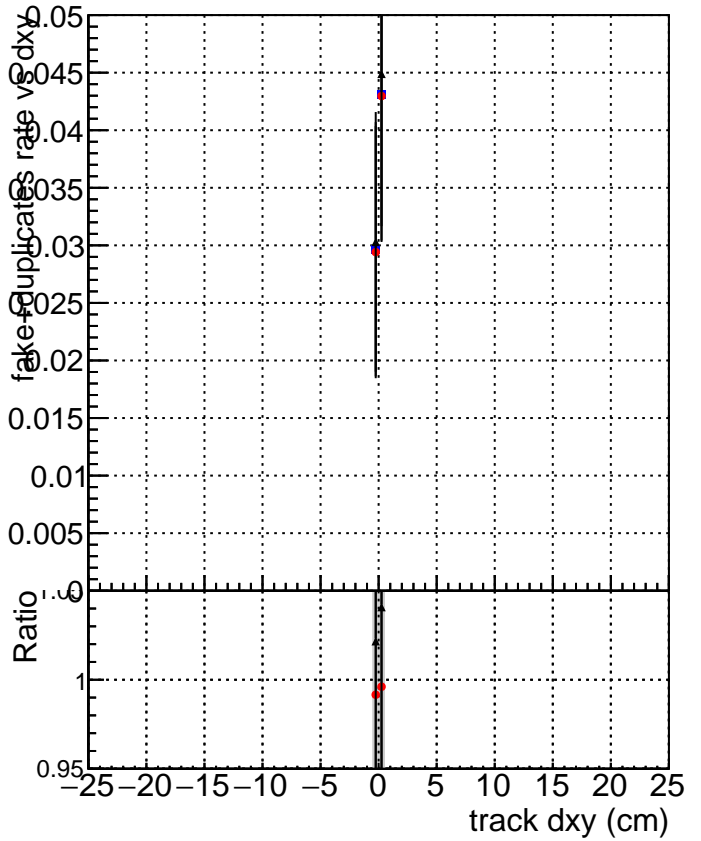

fake+duplicates vs dxy

- DQM_mkFit_TTbarPU50_extractedGeoms_rescaleError100
- DQM_mkFit_TTbarPU50_extractedGeoms_rescaleError100_pTCutOverlap0p0
- ▲ DQM_mkFit_TTbarPU50_extractedGeoms_rescaleError100_pTCutOverlap0p0_dynamicChi2CutOverlap