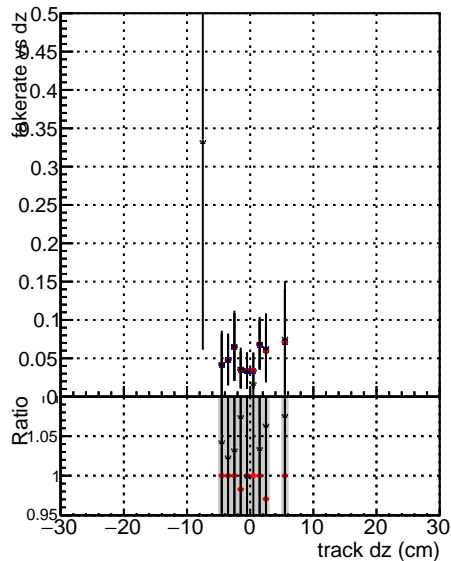

Fake rate vs dz