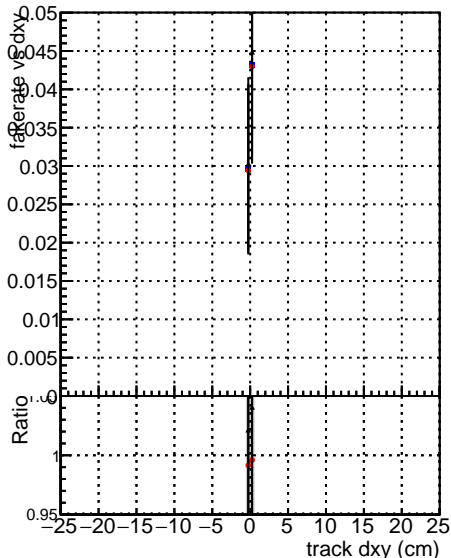

Fake rate vs dxy

Duplicates Rate vs Dxy

Pileup rate vs dxy

Legend for all plots:  
— DGM mkFit TTbar PU50 extracted Geoms rescale Error100  
— BGM mkFit TTbar PU50 extracted Geoms rescale Error100 BTCutOverlap0p0  
— BGM mkFit TTbar PU50 extracted Geoms rescale Error100 dynamicChi2CutOverlap