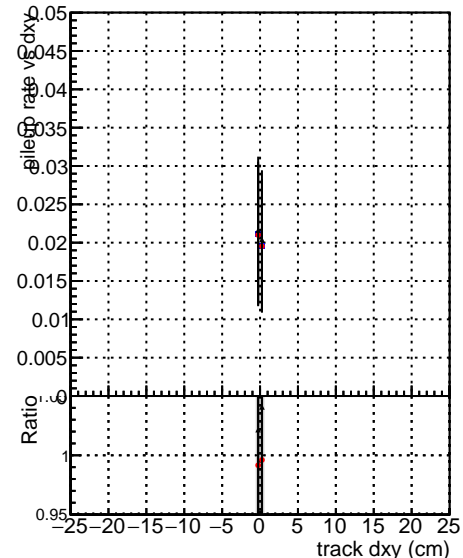

Fake rate vs dxy

Duplicates Rate vs Dxy

Pileup rate vs dxy

Legend for all plots:  
— DGM mkFit TTbar PU50 extracted Geoms rescale Error100  
— BGM mkFit TTbar PU50 extracted Geoms rescale Error100 BTCutOverlap0p0  
— BGM mkFit TTbar PU50 extracted Geoms rescale Error100 dynamicChi2CutOverlap