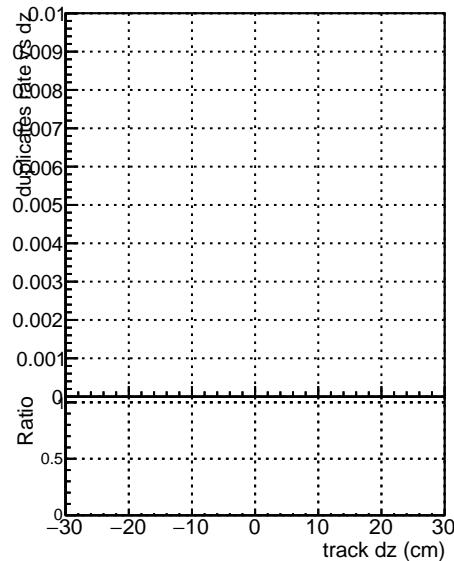

Duplicates Rate vs Ddz