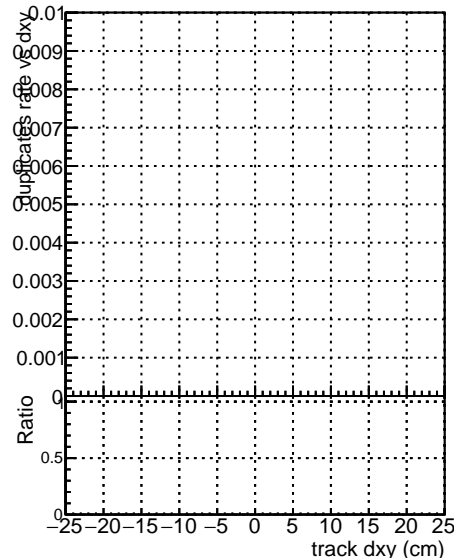

Fake rate vs dxy

Duplicates Rate vs Dxy

Pileup rate vs dxy

Legend for all plots:  
— DGM mkFit TTbar PU50 extracted Geoms rescale Error100  
— BGM mkFit TTbar PU50 extracted Geoms rescale Error100 BTCutOverlap0p0  
— BGM mkFit TTbar PU50 extracted Geoms rescale Error100 dynamicChi2CutOverlap