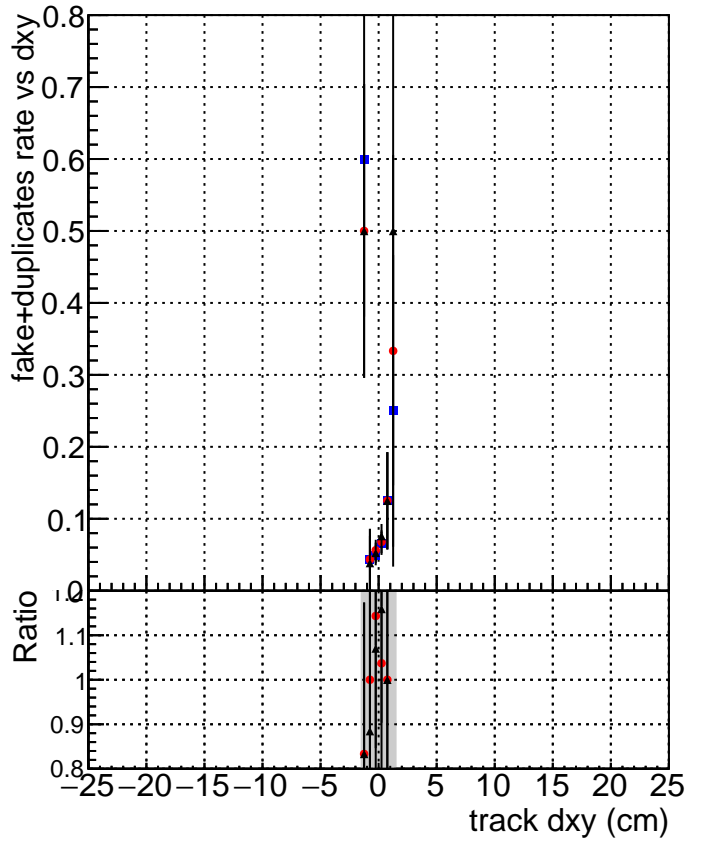

fake+duplicates vs dxy

DQM\_mkFit\_TTbarPU50\_extractedGeoms\_rescaleError100  
DQM\_mkFit\_TTbarPU50\_extractedGeoms\_rescaleError100\_pTCutOverlap0p0  
DQM\_mkFit\_TTbarPU50\_extractedGeoms\_rescaleError100\_pTCutOverlap0p0\_dynamicChi2CutOverlap