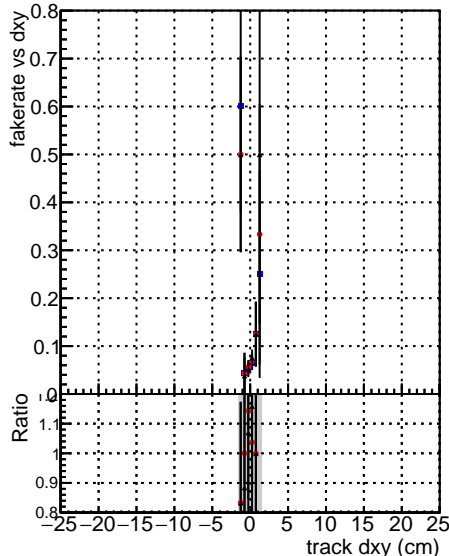

Fake rate vs dxy

Duplicates Rate vs Dxy

Pileup rate vs dxy

—●— DGM mkFit TTbar PU50 extracted Geoms rescale Error100
—●— DGM mkFit TTbar PU50 extracted Geoms rescale Error100
—●— DGM mkFit TTbar PU50 extracted Geoms rescale Error100 BTCutOverlap0p0 dynamicChi2CutOverlap