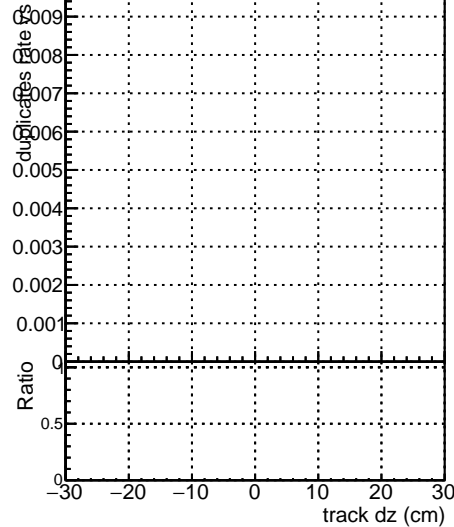

Duplicates Rate vs Dzy