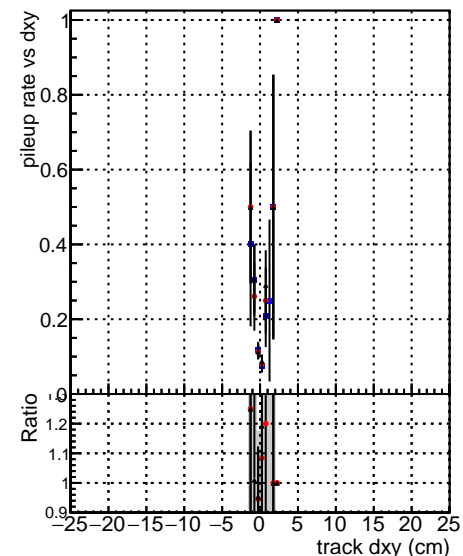

Fake rate vs dxy

Duplicates Rate vs Dxy

Pileup rate vs dxy

—●— DGM mkFit TTbar PU50 extracted Geoms rescale Error100
—●— DGM mkFit TTbar PU50 extracted Geoms rescale Error100
—●— DGM mkFit TTbar PU50 extracted Geoms rescale Error100 BTCutOverlap0p0 dynamicChi2CutOverlap