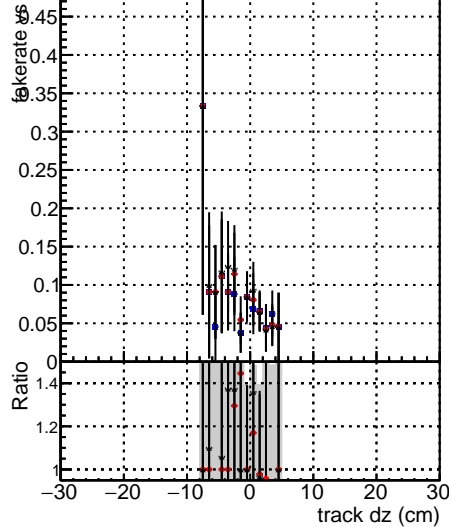

Fake rate vs dz