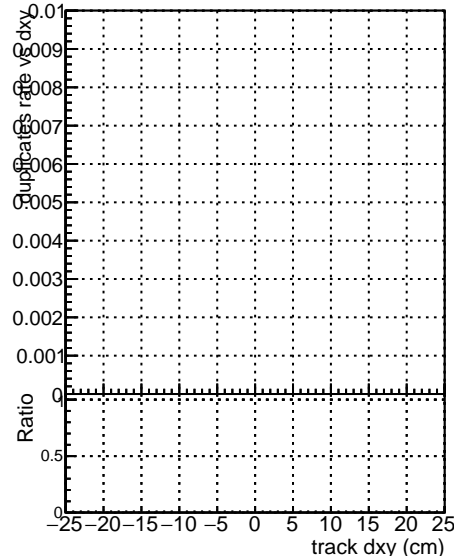

Fake rate vs dxy

Duplicates Rate vs Dxy

Pileup rate vs dxy

—●— DGM mkFit TTbar PU50 extracted Geoms rescale Error100
—●— DGM mkFit TTbar PU50 extracted Geoms rescale Error100
—●— DGM mkFit TTbar PU50 extracted Geoms rescale Error100 BTCutOverlap0p0 dynamicChi2CutOverlap