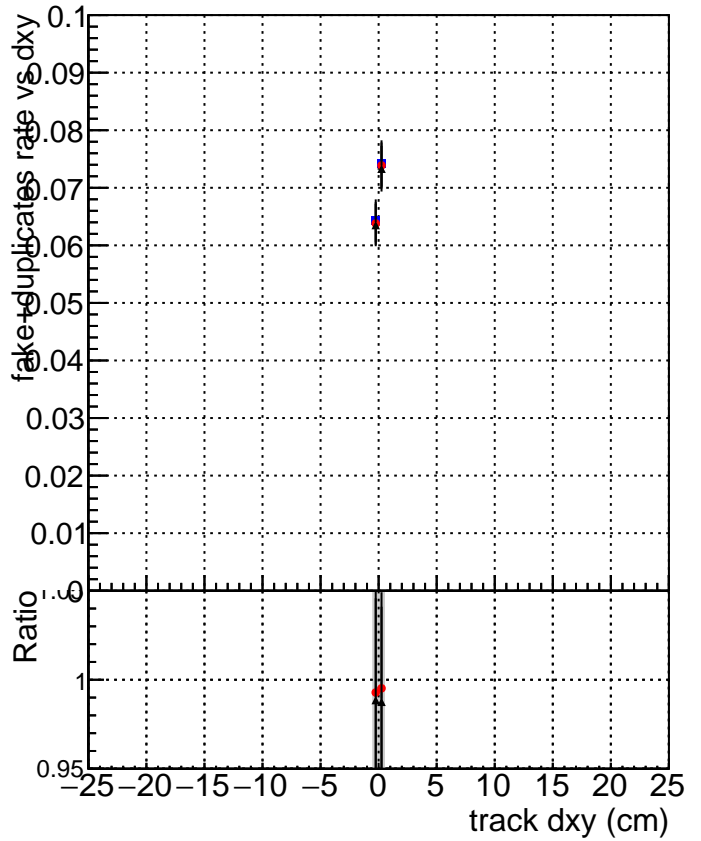

fake+duplicates vs dxy

- DQM_mkFit_TTbarPU50_extractedGeoms_rescaleError100
- DQM_mkFit_TTbarPU50_extractedGeoms_rescaleError100_pTCutOverlap0p0
- ▲ DQM_mkFit_TTbarPU50_extractedGeoms_rescaleError100_pTCutOverlap0p0_dynamicChi2CutOverlap