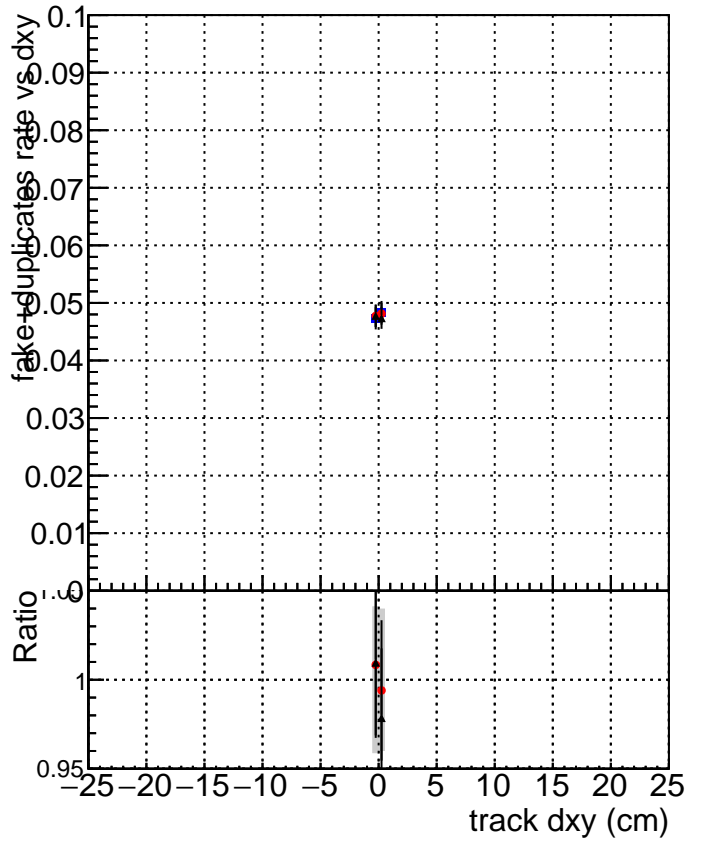

fake+duplicates vs dxy

- DQM_mkFit_TTbarPU50_extractedGeoms_rescaleError100
- DQM_mkFit_TTbarPU50_extractedGeoms_rescaleError100_pTCutOverlap0p0
- ▲ DQM_mkFit_TTbarPU50_extractedGeoms_rescaleError100_pTCutOverlap0p0_dynamicChi2CutOverlap