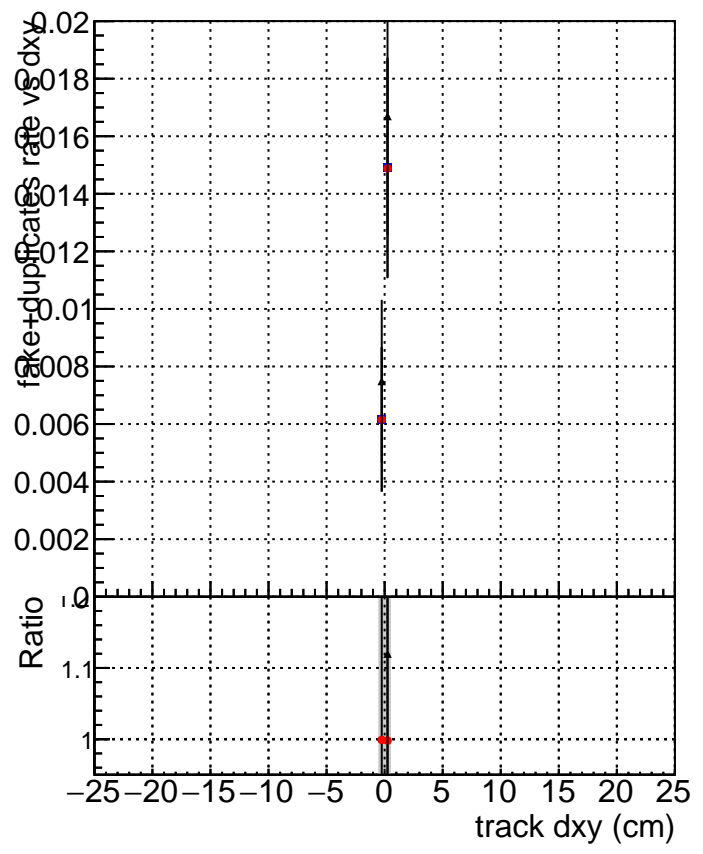

fake+duplicates vs dxy

- DQM_mkFit_TTbarPU50_extractedGeoms_rescaleError100
- DQM_mkFit_TTbarPU50_extractedGeoms_rescaleError100_pTCutOverlap0p0
- ▲ DQM_mkFit_TTbarPU50_extractedGeoms_rescaleError100_pTCutOverlap0p0_dynamicChi2CutOverlap