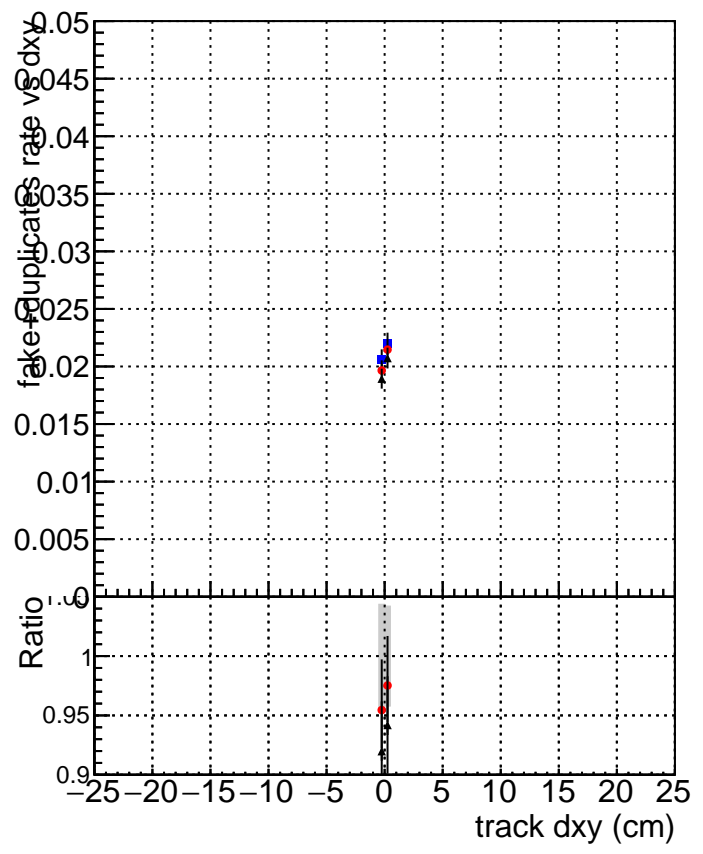

fake+duplicates vs dxy

- DQM_mkFit_TTbarPU50_extractedGeoms_rescaleError100
- DQM_mkFit_TTbarPU50_extractedGeoms_rescaleError100_pTCutOverlap0p0
- ▲ DQM_mkFit_TTbarPU50_extractedGeoms_rescaleError100_pTCutOverlap0p0_dynamicChi2CutOverlap