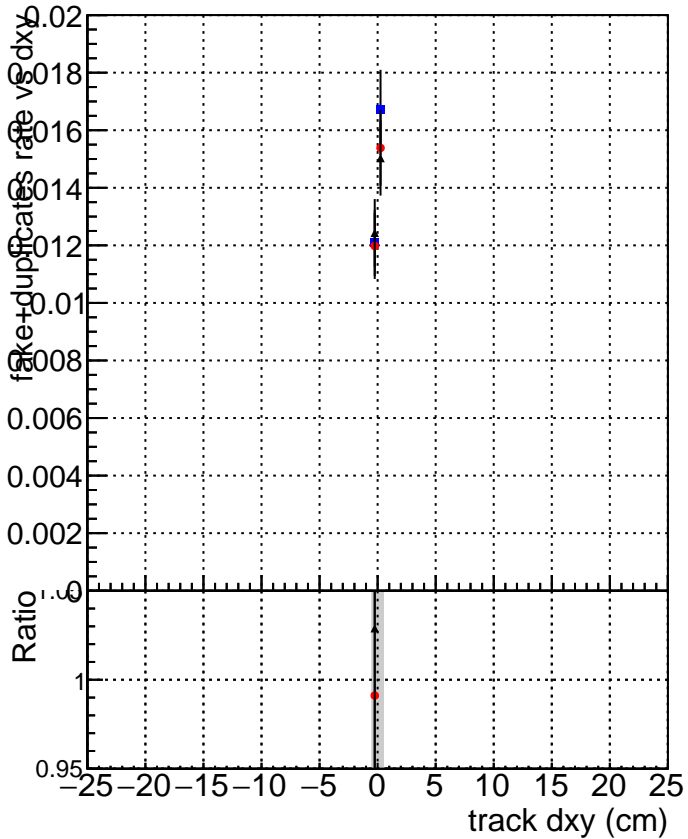

fake+duplicates vs dxy

- DQM_mkFit_TTbarPU50_extractedGeoms_rescaleError100
- DQM_mkFit_TTbarPU50_extractedGeoms_rescaleError100_pTCutOverlap0p0
- ▲ DQM_mkFit_TTbarPU50_extractedGeoms_rescaleError100_pTCutOverlap0p0_dynamicChi2CutOverlap