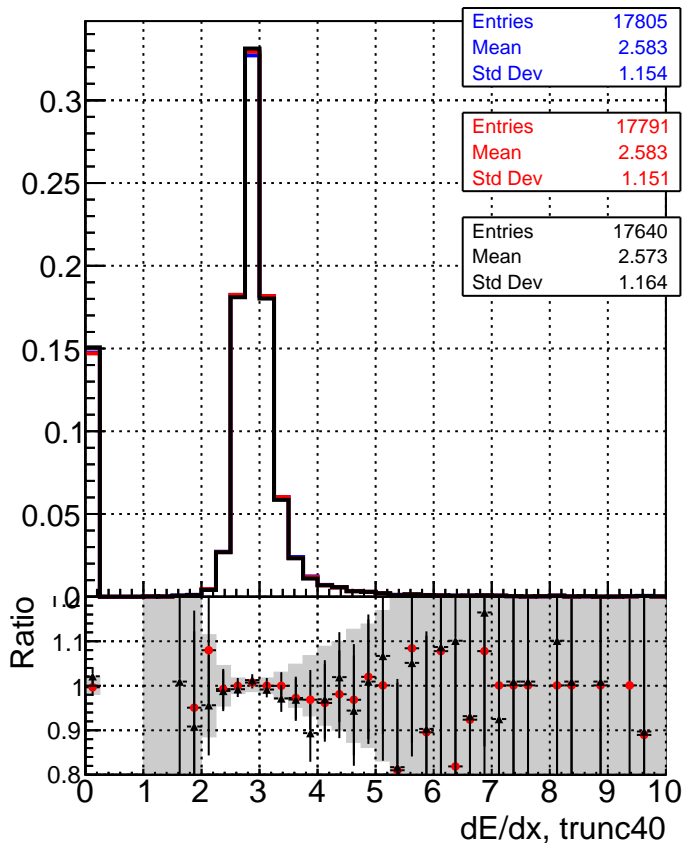

dE/dx estimator 1

dE/dx estimator 2

■ DQM_mkFit_TTbarPU50_extractedGeoms_rescaleError100
● DQM_mkFit_TTbarPU50_extractedGeoms_rescaleError100_pTCutOverlap0p0
▲ DQM_mkFit_TTbarPU50_extractedGeoms_rescaleError100_pTCutOverlap0p0_dynamicChi2CutOverlap