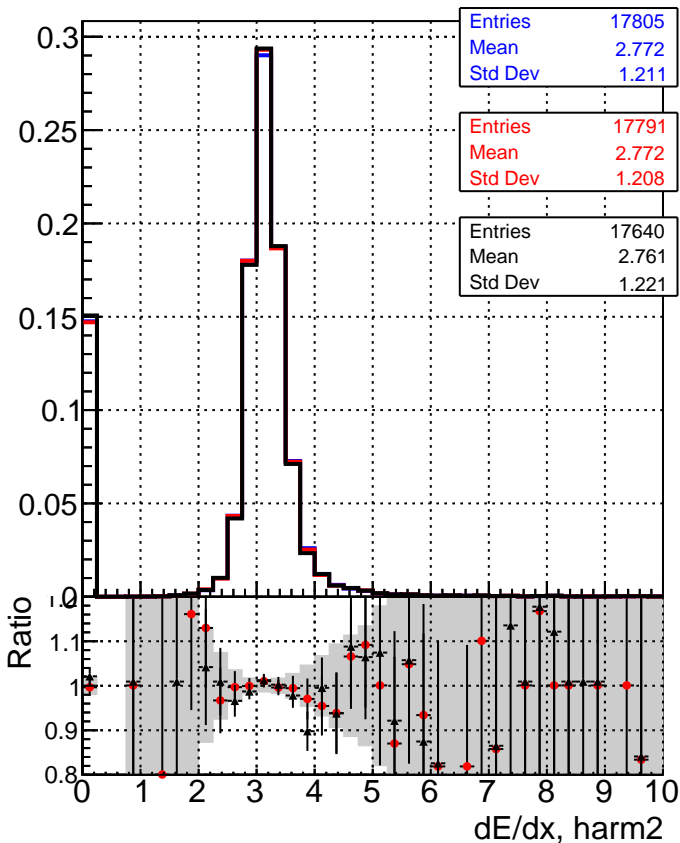

dE/dx estimator 1

dE/dx estimator 2

■ DQM_mkFit_TTbarPU50_extractedGeoms_rescaleError100
● DQM_mkFit_TTbarPU50_extractedGeoms_rescaleError100_pTCutOverlap0p0
▲ DQM_mkFit_TTbarPU50_extractedGeoms_rescaleError100_pTCutOverlap0p0_dynamicChi2CutOverlap