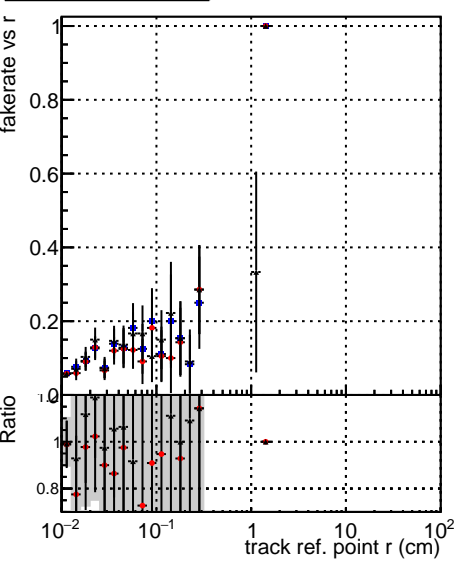

Fake rate vs vertpos**Duplicates Rate vs vertpos****Pileup rate vs vertpos****Fake rate vs v****Duplicates Rate vs v****Pileup rate vs v**

● DQM_mkFit_TTbarPU50_extractedGeoms_rescaleError100
● DQM_mkFit_TTbarPU50_extractedGeoms_rescaleError100_pTCutOverlap0p0
— DQM_mkFit_TTbarPU50_extractedGeoms_rescaleError100_dynamicChi2CutOverlap

Fake rate vs. sim PV z**Duplicates Rate vs sim PV z****Pileup rate vs. sim PV z**