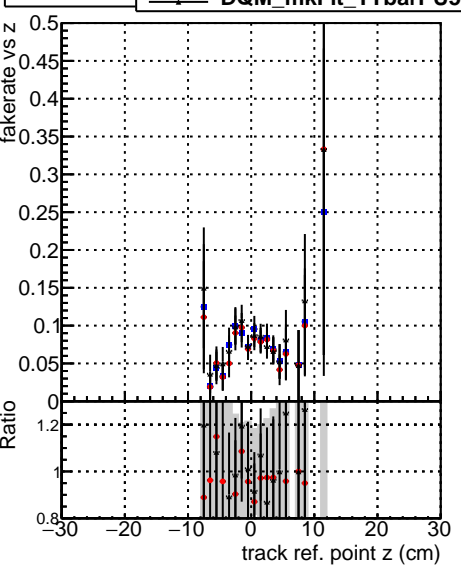

Fake rate vs vertpos**Duplicates Rate vs vertpos****Pileup rate vs vertpos****Fake rate vs v****Duplicates Rate vs v****Pileup rate vs v**

● DQM_mkFit_TTbarPU50_extractedGeoms_rescaleError100
● DQM_mkFit_TTbarPU50_extractedGeoms_rescaleError100_pTCutOverlap0p0
— DQM_mkFit_TTbarPU50_extractedGeoms_rescaleError100_dynamicChi2CutOverlap

Fake rate vs. sim PV z**Duplicates Rate vs sim PV z****Pileup rate vs. sim PV z**