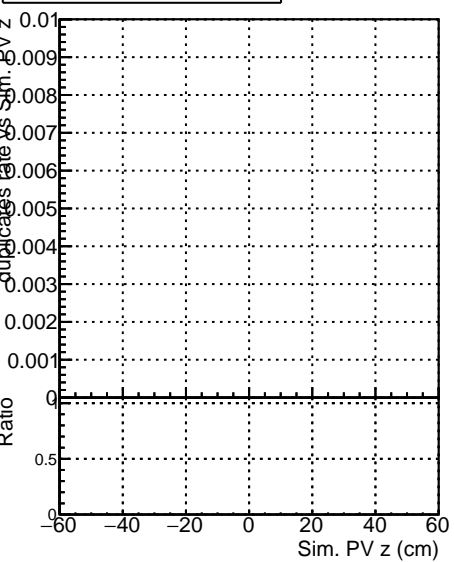

Fake rate vs vertpos**Duplicates Rate vs vertpos****Pileup rate vs vertpos****Fake rate vs v****Duplicates Rate vs v****Pileup rate vs v**

● DQM_mkFit_TTbarPU50_extractedGeoms_rescaleError100
● DQM_mkFit_TTbarPU50_extractedGeoms_rescaleError100_pTCutOverlap0p0
— DQM_mkFit_TTbarPU50_extractedGeoms_rescaleError100_dynamicChi2CutOverlap

Fake rate vs. sim PV z**Duplicates Rate vs sim PV z****Pileup rate vs. sim PV z**