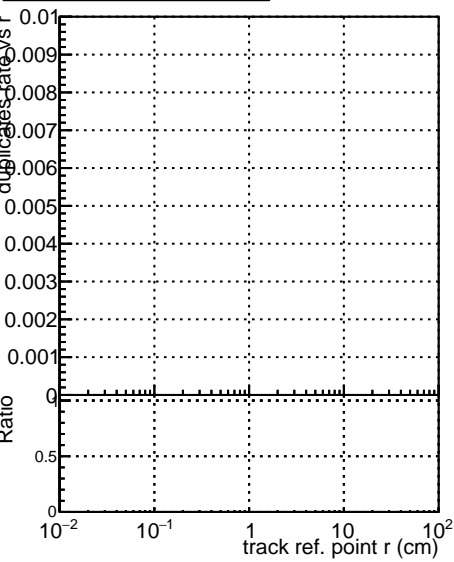

Fake rate vs vertpos**Duplicates Rate vs vertpos****Pileup rate vs vertpos****Fake rate vs v****Duplicates Rate vs v****Pileup rate vs v**

● DQM_mkFit_TTbarPU50_extractedGeoms_rescaleError100
● DQM_mkFit_TTbarPU50_extractedGeoms_rescaleError100_pTCutOverlap0p0
— DQM_mkFit_TTbarPU50_extractedGeoms_rescaleError100_dynamicChi2CutOverlap

Fake rate vs. sim PV z**Duplicates Rate vs sim PV z****Pileup rate vs. sim PV z**