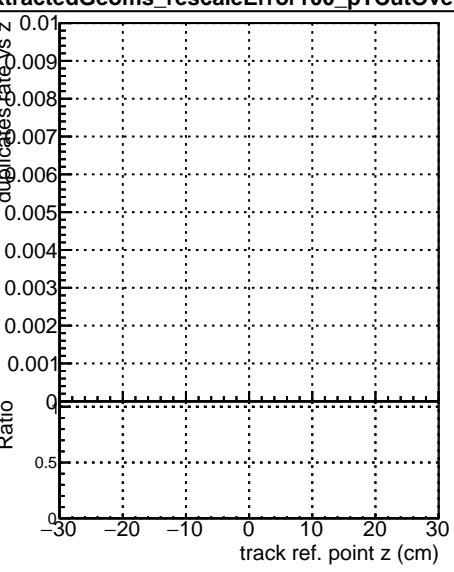

Fake rate vs vertpos**Duplicates Rate vs vertpos****Pileup rate vs vertpos****Fake rate vs v****Duplicates Rate vs v****Pileup rate vs v**

● DQM_mkFit_TTbarPU50_extractedGeoms_rescaleError100
● DQM_mkFit_TTbarPU50_extractedGeoms_rescaleError100_pTCutOverlap0p0
— DQM_mkFit_TTbarPU50_extractedGeoms_rescaleError100_dynamicChi2CutOverlap

Fake rate vs. sim PV z**Duplicates Rate vs sim PV z****Pileup rate vs. sim PV z**