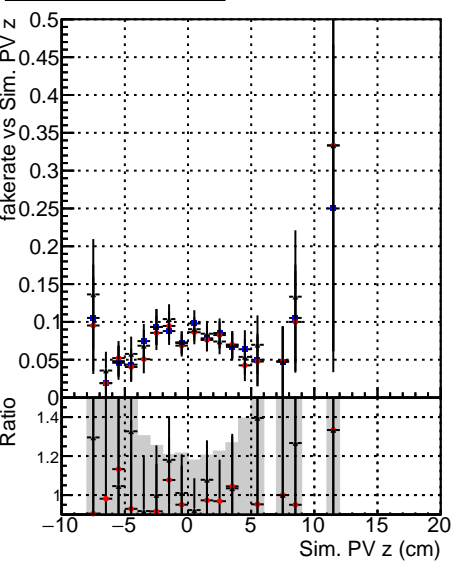

Fake rate vs vertpos**Duplicates Rate vs vertpos****Pileup rate vs vertpos****Fake rate vs v****Duplicates Rate vs v****Pileup rate vs v**

● DQM_mkFit_TTbarPU50_extractedGeoms_rescaleError100
● DQM_mkFit_TTbarPU50_extractedGeoms_rescaleError100_pTCutOverlap0p0
— DQM_mkFit_TTbarPU50_extractedGeoms_rescaleError100_dynamicChi2CutOverlap

Fake rate vs. sim PV z**Duplicates Rate vs sim PV z****Pileup rate vs. sim PV z**