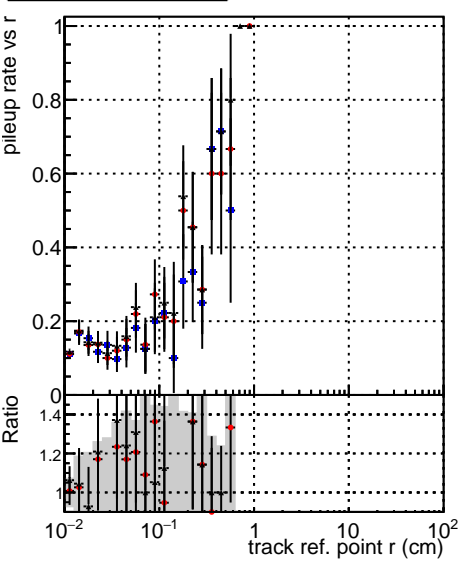

Fake rate vs vertpos**Duplicates Rate vs vertpos****Pileup rate vs vertpos****Fake rate vs v****Duplicates Rate vs v****Pileup rate vs v**

● DQM_mkFit_TTbarPU50_extractedGeoms_rescaleError100
● DQM_mkFit_TTbarPU50_extractedGeoms_rescaleError100_pTCutOverlap0p0
— DQM_mkFit_TTbarPU50_extractedGeoms_rescaleError100_dynamicChi2CutOverlap

Fake rate vs. sim PV z**Duplicates Rate vs sim PV z****Pileup rate vs. sim PV z**