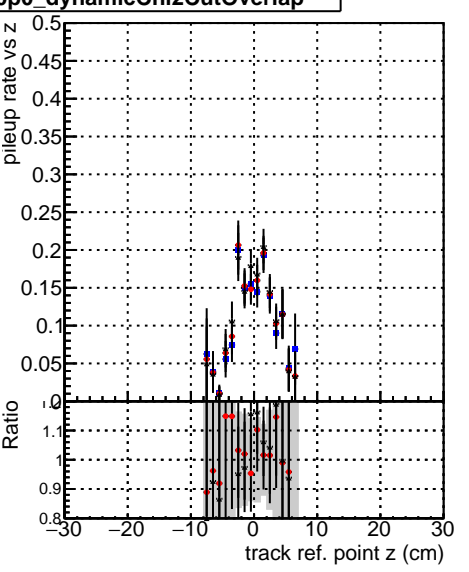

Fake rate vs vertpos**Duplicates Rate vs vertpos****Pileup rate vs vertpos****Fake rate vs v****Duplicates Rate vs v****Pileup rate vs v**

● DQM_mkFit_TTbarPU50_extractedGeoms_rescaleError100
● DQM_mkFit_TTbarPU50_extractedGeoms_rescaleError100_pTCutOverlap0p0
— DQM_mkFit_TTbarPU50_extractedGeoms_rescaleError100_dynamicChi2CutOverlap

Fake rate vs. sim PV z**Duplicates Rate vs sim PV z****Pileup rate vs. sim PV z**