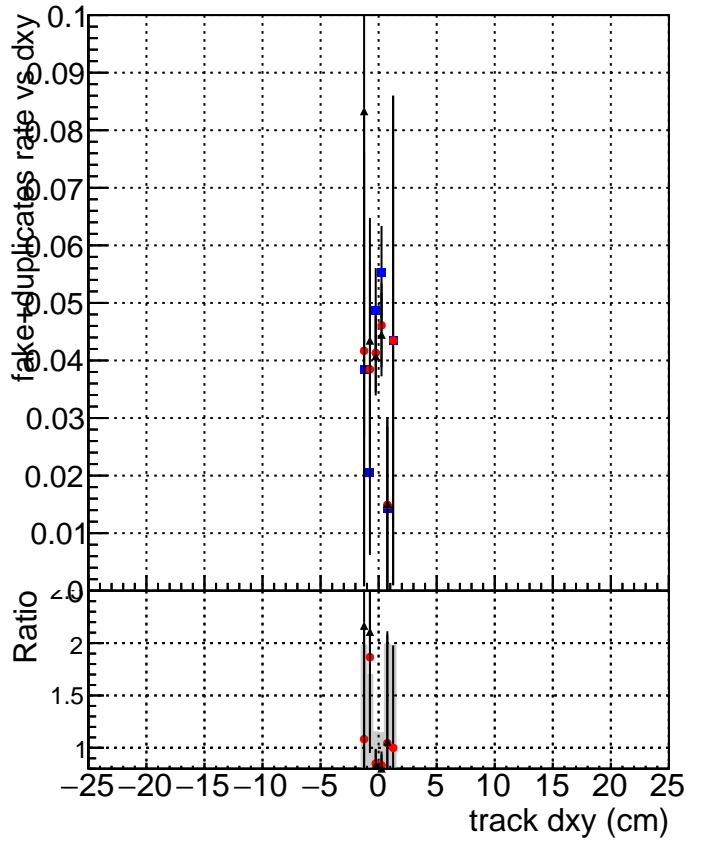

fake+duplicates vs dxy

- DQM\_mkFit\_TTbarPU50\_extractedGeoms\_rescaleError100
- DQM\_mkFit\_TTbarPU50\_extractedGeoms\_rescaleError100\_pTCutOverlap0p0
- ▲ DQM\_mkFit\_TTbarPU50\_extractedGeoms\_rescaleError100\_pTCutOverlap0p0\_dynamicChi2CutOverlap