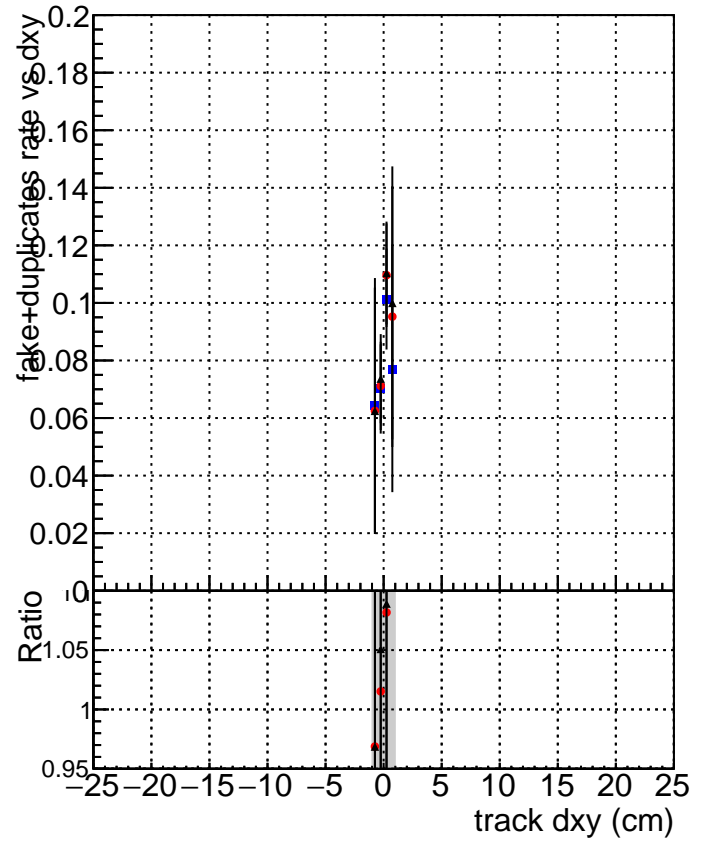

fake+duplicates vs dxy

- DQM_mkFit_TTbarPU50_extractedGeoms_rescaleError100
- DQM_mkFit_TTbarPU50_extractedGeoms_rescaleError100_pTCutOverlap0p0
- ▲ DQM_mkFit_TTbarPU50_extractedGeoms_rescaleError100_pTCutOverlap0p0_dynamicChi2CutOverlap