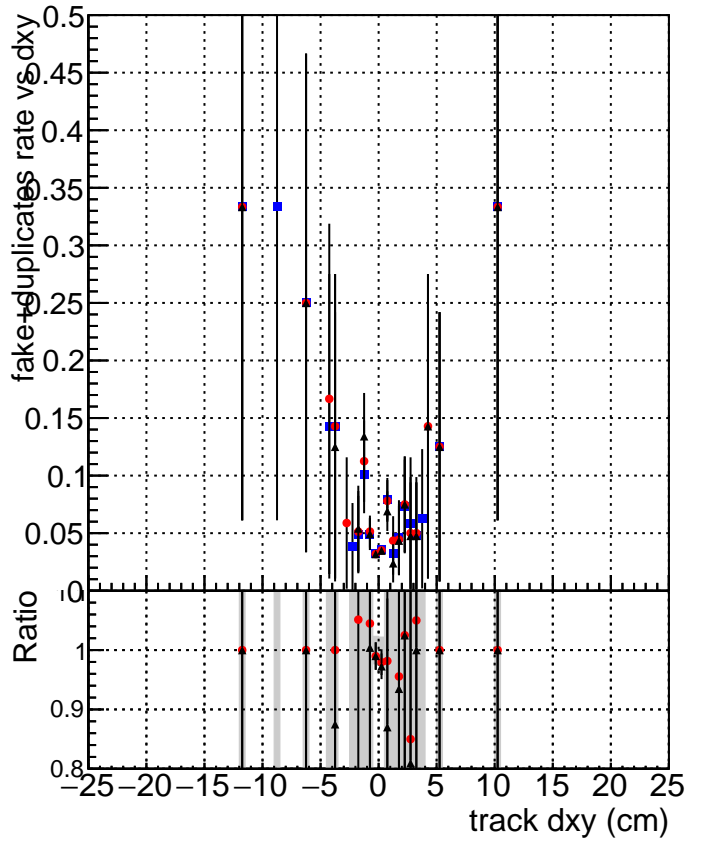

fake+duplicates vs dxy

- DQM_mkFit_TTbarPU50_extractedGeoms_rescaleError100
- DQM_mkFit_TTbarPU50_extractedGeoms_rescaleError100_pTCutOverlap0p0
- ▲ DQM_mkFit_TTbarPU50_extractedGeoms_rescaleError100_pTCutOverlap0p0_dynamicChi2CutOverlap