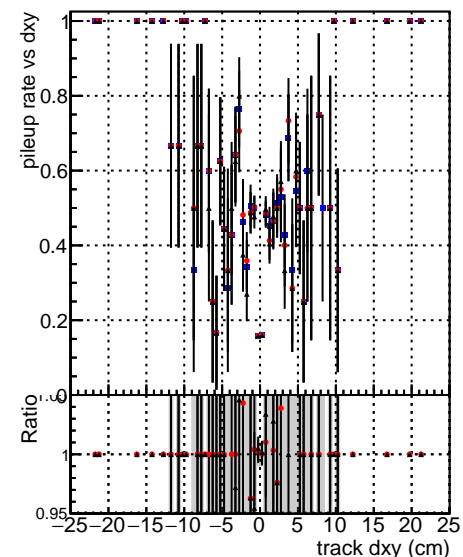

Fake rate vs dxy

Duplicates Rate vs Dxy

Pileup rate vs dxy

—●— DGM\_mkFit\_TTbar\_PU50\_extracted\_Geoms\_rescale\_Error100  
—●— DGM\_mkFit\_TTbar\_PU50\_extracted\_Geoms\_rescale\_Error100  
—●— DGM\_mkFit\_TTbar\_PU50\_extracted\_Geoms\_rescale\_Error100\_pTCutOverlap0p0  
—●— DGM\_mkFit\_TTbar\_PU50\_extracted\_Geoms\_rescale\_Error100\_pTCutOverlap0p0\_dynamicChi2CutOverlap

Fake rate vs dz

Duplicates Rate vs Dzy

Pileup rate vs dz