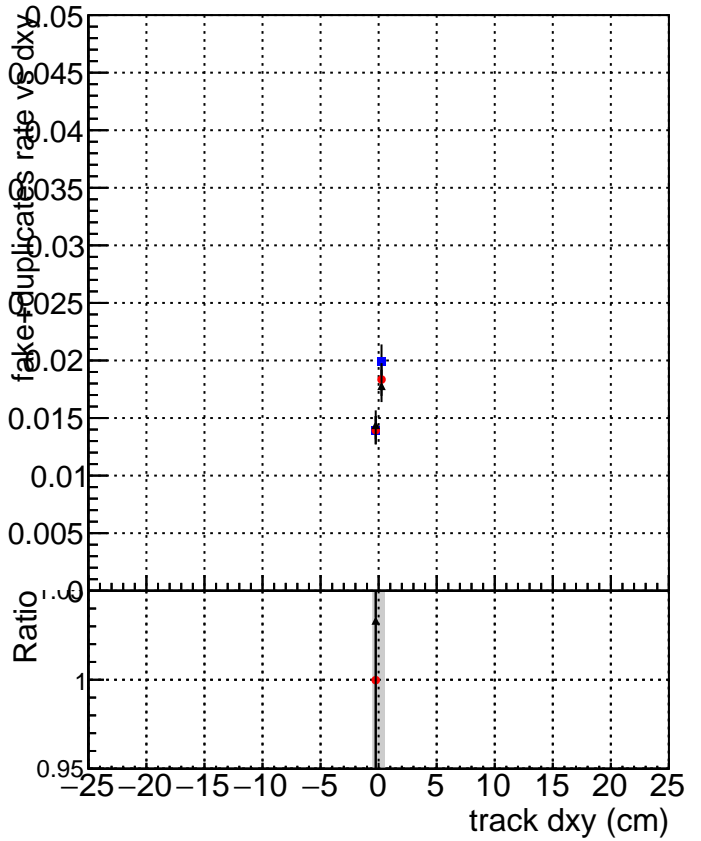

fake+duplicates vs dxy

- DQM_mkFit_TTbarPU50_extractedGeoms_rescaleError100
- DQM_mkFit_TTbarPU50_extractedGeoms_rescaleError100_pTCutOverlap0p0
- ▲ DQM_mkFit_TTbarPU50_extractedGeoms_rescaleError100_pTCutOverlap0p0_dynamicChi2CutOverlap