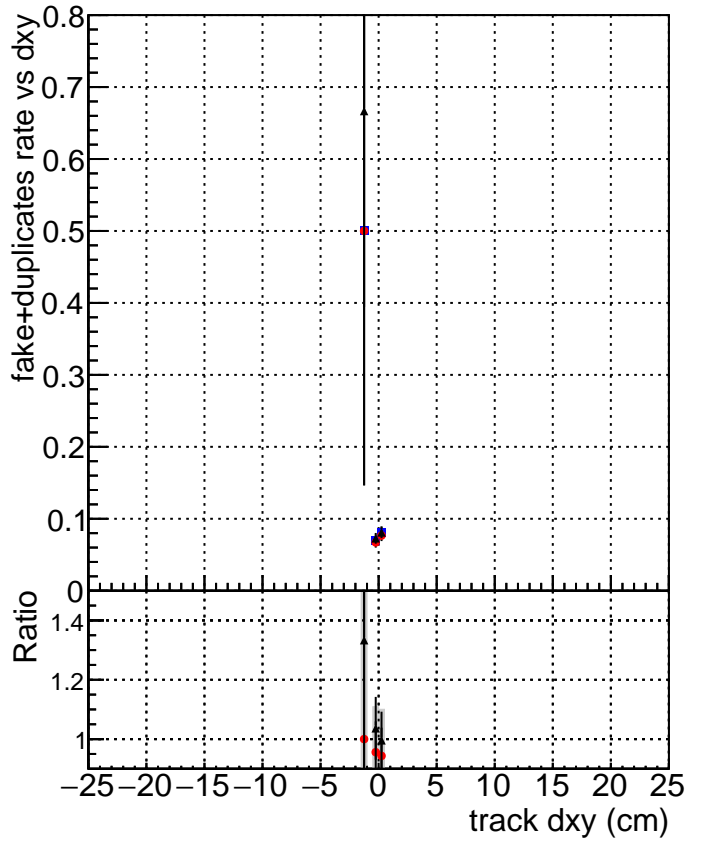

fake+duplicates vs dxy

- DQM_mkFit_TTbarPU50_extractedGeoms_rescaleError100
- DQM_mkFit_TTbarPU50_extractedGeoms_rescaleError100_pTCutOverlap0p0
- ▲ DQM_mkFit_TTbarPU50_extractedGeoms_rescaleError100_pTCutOverlap0p0_dynamicChi2CutOverlap