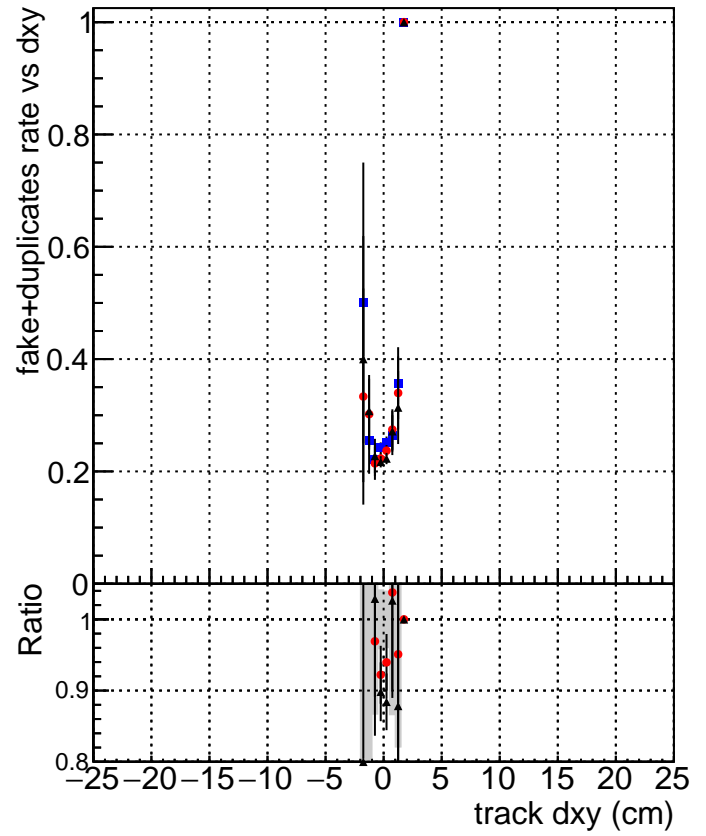

fake+duplicates vs dxy

- DQM\_mkFit\_TTbarPU50\_extractedGeoms\_rescaleError100
- DQM\_mkFit\_TTbarPU50\_extractedGeoms\_rescaleError100\_pTCutOverlap0p0
- ▲ DQM\_mkFit\_TTbarPU50\_extractedGeoms\_rescaleError100\_pTCutOverlap0p0\_dynamicChi2CutOverlap