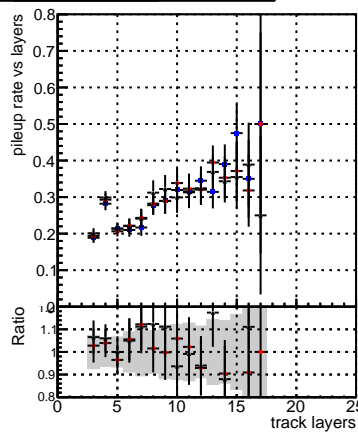

Fake rate vs hit**Duplicates Rate vs hit****Pileup rate vs hit**

— DQM_mkFit_TTbarPU50_extractedGeoms_rescaleError100
— DQM_mkFit_TTbarPU50_extractedGeoms_rescaleError100_pTCutOverlap0p0
— DQM_mkFit_TTbarPU50_extractedGeoms_rescaleError100_pTCutOverlap0p0_dynamicChi2CutOverlap

Fake rate vs layer**Duplicates Rate vs layer****Pileup rate vs layer****Fake rate vs pixel layer****Duplicates Rate vs pixel layer****Pileup rate vs pixel layer****Fake rate vs 3D layer****Duplicates Rate vs layer****Pileup rate vs 3D layer**