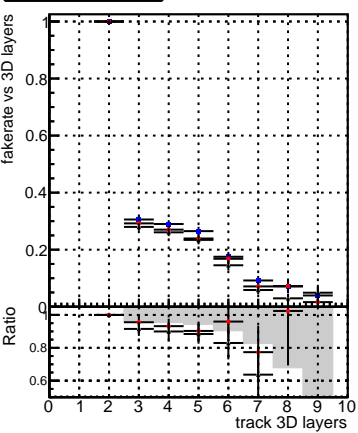

Fake rate vs hit**Duplicates Rate vs hit****Pileup rate vs hit**

— DQM_mkFit_TTbarPU50_extractedGeoms_rescaleError100
— DQM_mkFit_TTbarPU50_extractedGeoms_rescaleError100_pTCutOverlap0p0
— DQM_mkFit_TTbarPU50_extractedGeoms_rescaleError100_pTCutOverlap0p0_dynamicChi2CutOverlap

Fake rate vs layer**Duplicates Rate vs layer****Pileup rate vs layer****Fake rate vs pixel layer****Duplicates Rate vs pixel layer****Pileup rate vs pixel layer****Fake rate vs 3D layer****Duplicates Rate vs layer****Pileup rate vs 3D layer**