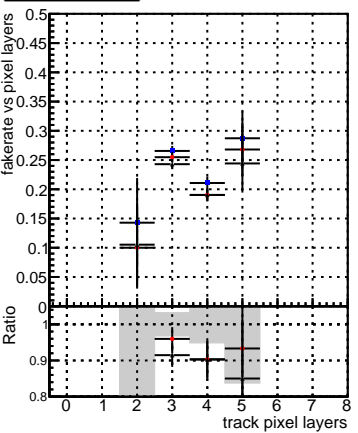

Fake rate vs hit**Duplicates Rate vs hit****Pileup rate vs hit**

— DQM_mkFit_TTbarPU50_extractedGeoms_rescaleError100
— DQM_mkFit_TTbarPU50_extractedGeoms_rescaleError100_pTCutOverlap0p0
— DQM_mkFit_TTbarPU50_extractedGeoms_rescaleError100_pTCutOverlap0p0_dynamicChi2CutOverlap

Fake rate vs layer**Duplicates Rate vs layer****Pileup rate vs layer****Fake rate vs pixel layer****Duplicates Rate vs pixel layer****Pileup rate vs pixel layer****Fake rate vs 3D layer****Duplicates Rate vs layer****Pileup rate vs 3D layer**