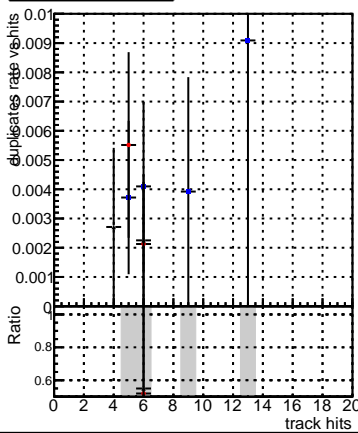

Fake rate vs hit**Duplicates Rate vs hit****Pileup rate vs hit**

— DQM_mkFit_TTbarPU50_extractedGeoms_rescaleError100
— DQM_mkFit_TTbarPU50_extractedGeoms_rescaleError100_pTCutOverlap0p0
— DQM_mkFit_TTbarPU50_extractedGeoms_rescaleError100_pTCutOverlap0p0_dynamicChi2CutOverlap

Fake rate vs layer**Duplicates Rate vs layer****Pileup rate vs layer****Fake rate vs pixel layer****Duplicates Rate vs pixel layer****Pileup rate vs pixel layer****Fake rate vs 3D layer****Duplicates Rate vs layer****Pileup rate vs 3D layer**