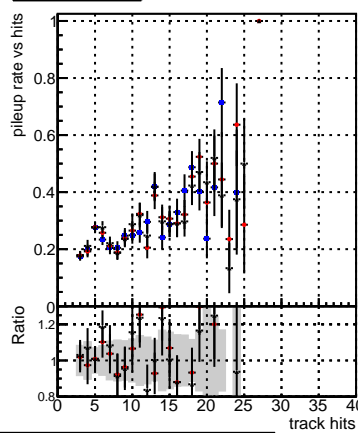

Fake rate vs hit**Duplicates Rate vs hit****Pileup rate vs hit**

— DQM_mkFit_TTbarPU50_extractedGeoms_rescaleError100
— DQM_mkFit_TTbarPU50_extractedGeoms_rescaleError100_pTCutOverlap0p0
— DQM_mkFit_TTbarPU50_extractedGeoms_rescaleError100_pTCutOverlap0p0_dynamicChi2CutOverlap

Fake rate vs layer**Duplicates Rate vs layer****Pileup rate vs layer****Fake rate vs pixel layer****Duplicates Rate vs pixel layer****Pileup rate vs pixel layer****Fake rate vs 3D layer****Duplicates Rate vs layer****Pileup rate vs 3D layer**