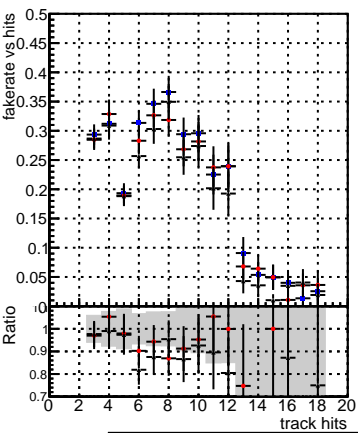

Fake rate vs hit**Duplicates Rate vs hit****Pileup rate vs hit**

— DQM_mkFit_TTbarPU50_extractedGeoms_rescaleError100
— DQM_mkFit_TTbarPU50_extractedGeoms_rescaleError100_pTCutOverlap0p0
— DQM_mkFit_TTbarPU50_extractedGeoms_rescaleError100_pTCutOverlap0p0_dynamicChi2CutOverlap

Fake rate vs layer**Duplicates Rate vs layer****Pileup rate vs layer****Fake rate vs pixel layer****Duplicates Rate vs pixel layer****Pileup rate vs pixel layer****Fake rate vs 3D layer****Duplicates Rate vs layer****Pileup rate vs 3D layer**