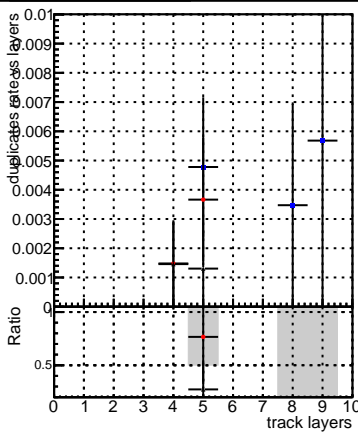

Fake rate vs hit**Duplicates Rate vs hit****Pileup rate vs hit**

— DQM_mkFit_TTbarPU50_extractedGeoms_rescaleError100
— DQM_mkFit_TTbarPU50_extractedGeoms_rescaleError100_pTCutOverlap0p0
— DQM_mkFit_TTbarPU50_extractedGeoms_rescaleError100_pTCutOverlap0p0_dynamicChi2CutOverlap

Fake rate vs layer**Duplicates Rate vs layer****Pileup rate vs layer****Fake rate vs pixel layer****Duplicates Rate vs pixel layer****Pileup rate vs pixel layer****Fake rate vs 3D layer****Duplicates Rate vs layer****Pileup rate vs 3D layer**