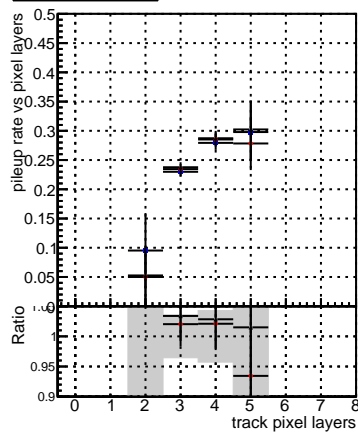

Fake rate vs hit**Duplicates Rate vs hit****Pileup rate vs hit**

— DQM_mkFit_TTbarPU50_extractedGeoms_rescaleError100
— DQM_mkFit_TTbarPU50_extractedGeoms_rescaleError100_pTCutOverlap0p0
— DQM_mkFit_TTbarPU50_extractedGeoms_rescaleError100_pTCutOverlap0p0_dynamicChi2CutOverlap

Fake rate vs layer**Duplicates Rate vs layer****Pileup rate vs layer****Fake rate vs pixel layer****Duplicates Rate vs pixel layer****Pileup rate vs pixel layer****Fake rate vs 3D layer****Duplicates Rate vs layer****Pileup rate vs 3D layer**