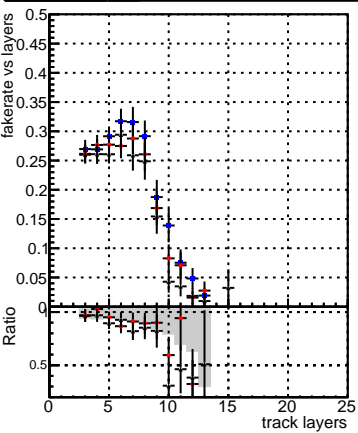

Fake rate vs hit**Duplicates Rate vs hit****Pileup rate vs hit**

— DQM_mkFit_TTbarPU50_extractedGeoms_rescaleError100
— DQM_mkFit_TTbarPU50_extractedGeoms_rescaleError100_pTCutOverlap0p0
— DQM_mkFit_TTbarPU50_extractedGeoms_rescaleError100_pTCutOverlap0p0_dynamicChi2CutOverlap

Fake rate vs layer**Duplicates Rate vs layer****Pileup rate vs layer****Fake rate vs pixel layer****Duplicates Rate vs pixel layer****Pileup rate vs pixel layer****Fake rate vs 3D layer****Duplicates Rate vs layer****Pileup rate vs 3D layer**