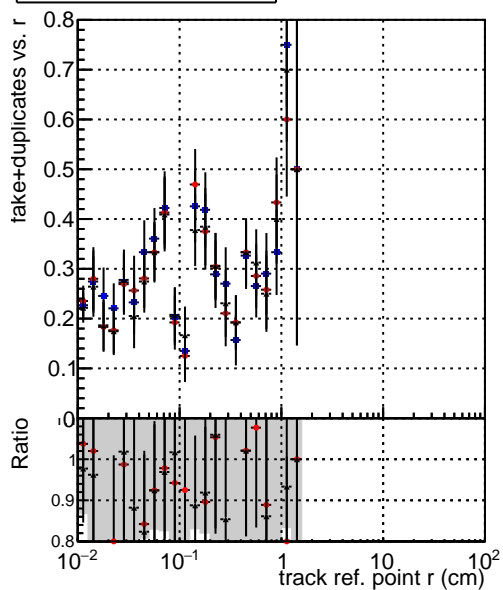

**fake+duplicates vs vert r**

Legend for the top plot:

- DQM\_mkFit\_TTbarPU50\_extractedGeoms\_rescaleError100
- DQM\_mkFit\_TTbarPU50\_extractedGeoms\_rescaleError100\_pTCutOverlap0p0
- DQM\_mkFit\_TTbarPU50\_extractedGeoms\_rescaleError100\_pTCutOverlap0p0\_dynamicChi2CutOverlap

**fake+duplicates vs Sim. PV z**