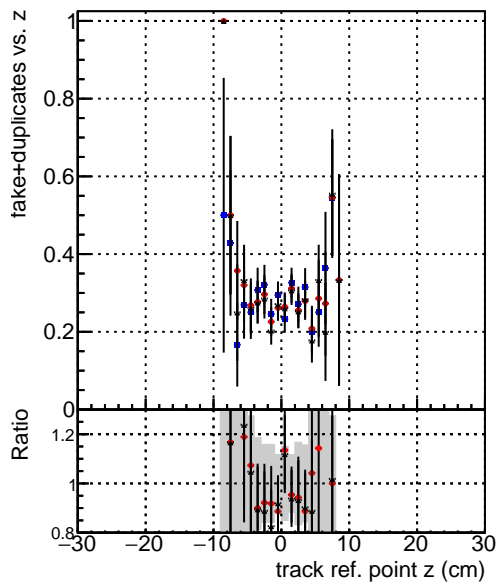

**fake+duplicates vs vert r**

Legend for the top plot:

- DQM\_mkFit\_TTbarPU50\_extractedGeoms\_rescaleError100
- DQM\_mkFit\_TTbarPU50\_extractedGeoms\_rescaleError100\_pTCutOverlap0p0
- DQM\_mkFit\_TTbarPU50\_extractedGeoms\_rescaleError100\_pTCutOverlap0p0\_dynamicChi2CutOverlap

**fake+duplicates vs Sim. PV z**