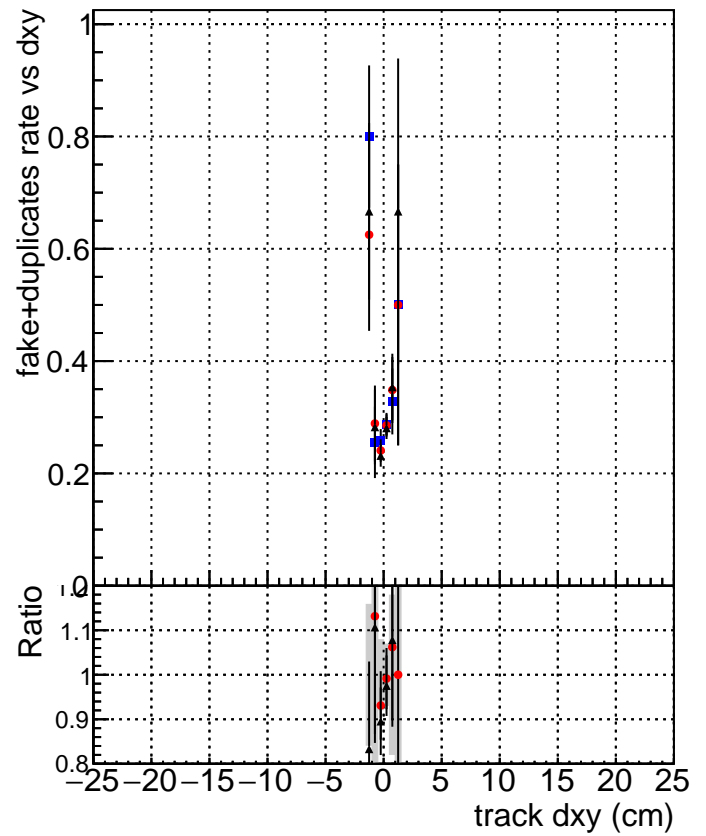

fake+duplicates vs dxy

- DQM_mkFit_TTbarPU50_extractedGeoms_rescaleError100
- DQM_mkFit_TTbarPU50_extractedGeoms_rescaleError100_pTCutOverlap0p0
- ▲ DQM_mkFit_TTbarPU50_extractedGeoms_rescaleError100_pTCutOverlap0p0_dynamicChi2CutOverlap