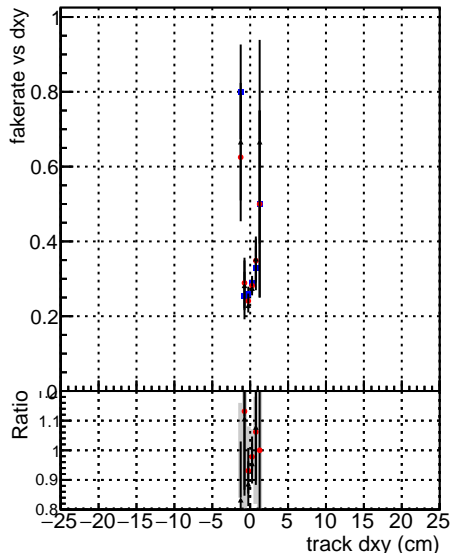

Fake rate vs dxy

Duplicates Rate vs Dxy

Pileup rate vs dxy

—●— DGM\_mkFit\_TTbar\_PU50\_extracted
 —●— Geoms\_rescale\_Error100
 —●— DGM\_mkFit\_TTbar\_PU50\_extracted
 —●— Geoms\_rescale\_Error100
 —●— pTCutOverlap0p0
 —●— dynamicChi2CutOverlap

Fake rate vs dz