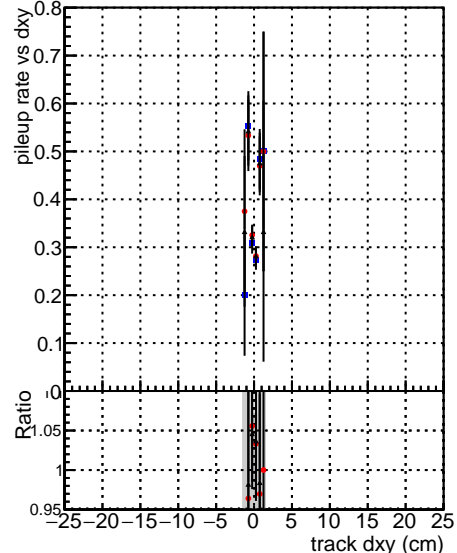

Fake rate vs dxy

Duplicates Rate vs Dxy

Pileup rate vs dxy

—●— DGM\_mkFit\_TTbar\_PU50\_extracted
 —●— Geoms\_rescale\_Error100
 —●— DGM\_mkFit\_TTbar\_PU50\_extracted
 —●— Geoms\_rescale\_Error100
 —●— pTCutOverlap0p0
 —●— dynamicChi2CutOverlap

Fake rate vs dz