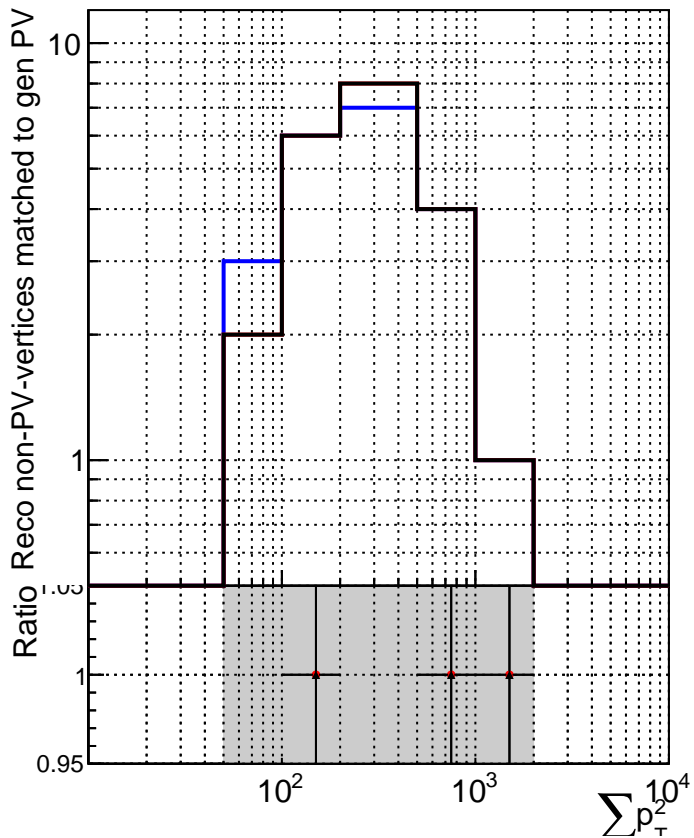

RecoAssoc2GenPVMatched_Pt2

RecoAssoc2GenPVMatchedNotHighest_Pt2

- DQM_mkFit_TTbarPU50_extractedGeoms_rescaleError100
- DQM_mkFit_TTbarPU50_extractedGeoms_rescaleError100_pTCutOverlap0p0
- ▲— DQM_mkFit_TTbarPU50_extractedGeoms_rescaleError100_pTCutOverlap0p0_dynamicChi2CutOverlap