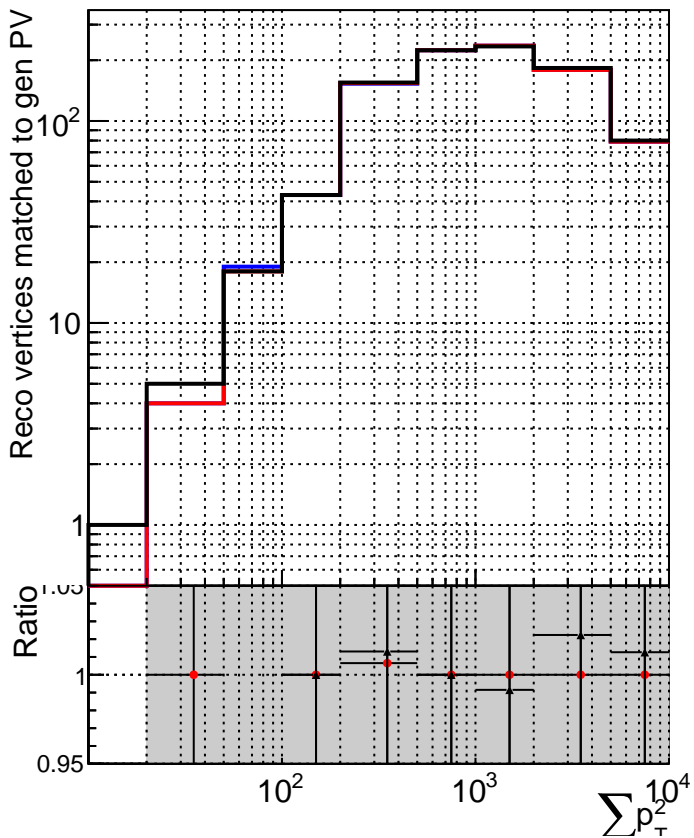

RecoAssoc2GenPVMatched_Pt2

RecoAssoc2GenPVMatchedNotHighest_Pt2

- DQM_mkFit_TTbarPU50_extractedGeoms_rescaleError100
- DQM_mkFit_TTbarPU50_extractedGeoms_rescaleError100_pTCutOverlap0p0
- ▲— DQM_mkFit_TTbarPU50_extractedGeoms_rescaleError100_pTCutOverlap0p0_dynamicChi2CutOverlap