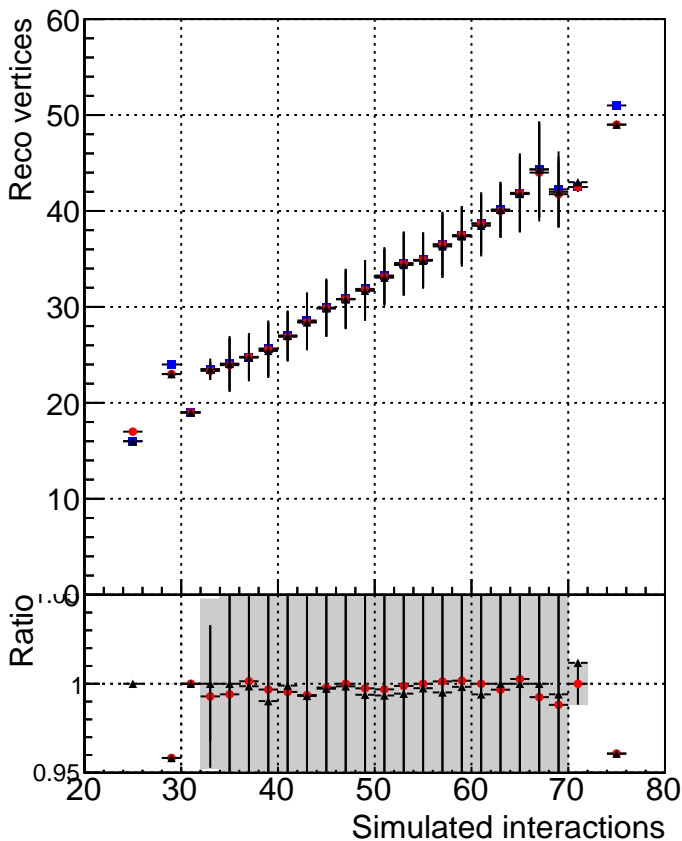

RecoVtx_vs_GenVtx

MatchedRecoVtx_vs_GenVtx

Merged vs Closest

■ DQM_mkFit_TTbarPU50_extractedGeoms_rescaleError100
● DQM_mkFit_TTbarPU50_extractedGeoms_rescaleError100_pTCutOverlap0p0
▲ DQM_mkFit_TTbarPU50_extractedGeoms_rescaleError100_pTCutOverlap0p0_dynamicChi2CutOverlap