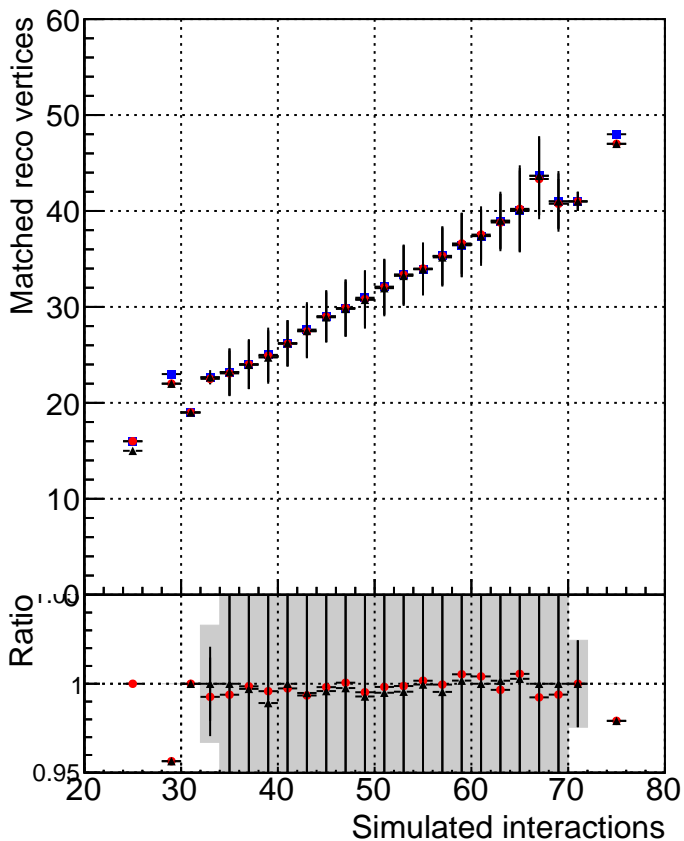

RecoVtx_vs_GenVtx

MatchedRecoVtx_vs_GenVtx

Merged vs Closest

■ DQM_mkFit_TTbarPU50_extractedGeoms_rescaleError100
● DQM_mkFit_TTbarPU50_extractedGeoms_rescaleError100_pTCutOverlap0p0
▲ DQM_mkFit_TTbarPU50_extractedGeoms_rescaleError100_pTCutOverlap0p0_dynamicChi2CutOverlap