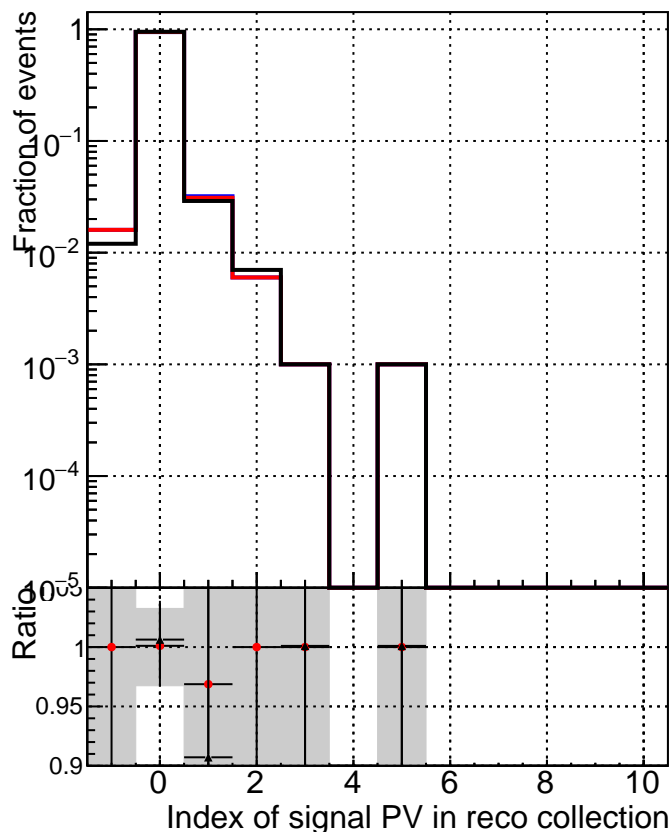

TruePVLocationIndexInRecoVertexCollectionCumulative

TruePVLocationIndexInRecoVertexCollection

■ DQM\_mkFit\_TTbarPU50\_extractedGeoms\_rescaleError100  
● DQM\_mkFit\_TTbarPU50\_extractedGeoms\_rescaleError100\_pTCutOverlap0p0  
▲ DQM\_mkFit\_TTbarPU50\_extractedGeoms\_rescaleError100\_pTCutOverlap0p0\_dynamicChi2CutOverlap