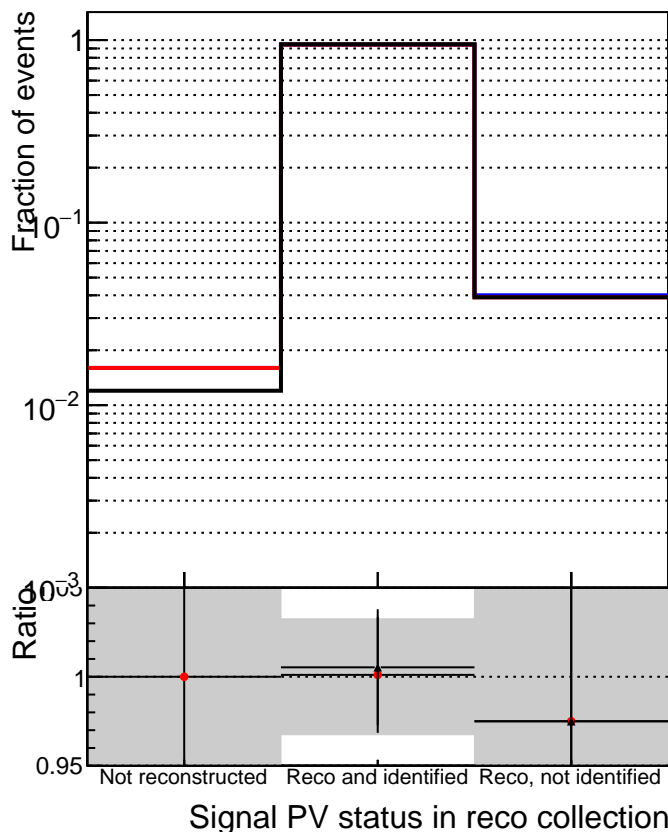

TruePVLocationIndexInRecoVertexCollectionCumulative

TruePVLocationIndexInRecoVertexCollection

■ DQM\_mkFit\_TTbarPU50\_extractedGeoms\_rescaleError100  
● DQM\_mkFit\_TTbarPU50\_extractedGeoms\_rescaleError100\_pTCutOverlap0p0  
▲ DQM\_mkFit\_TTbarPU50\_extractedGeoms\_rescaleError100\_pTCutOverlap0p0\_dynamicChi2CutOverlap