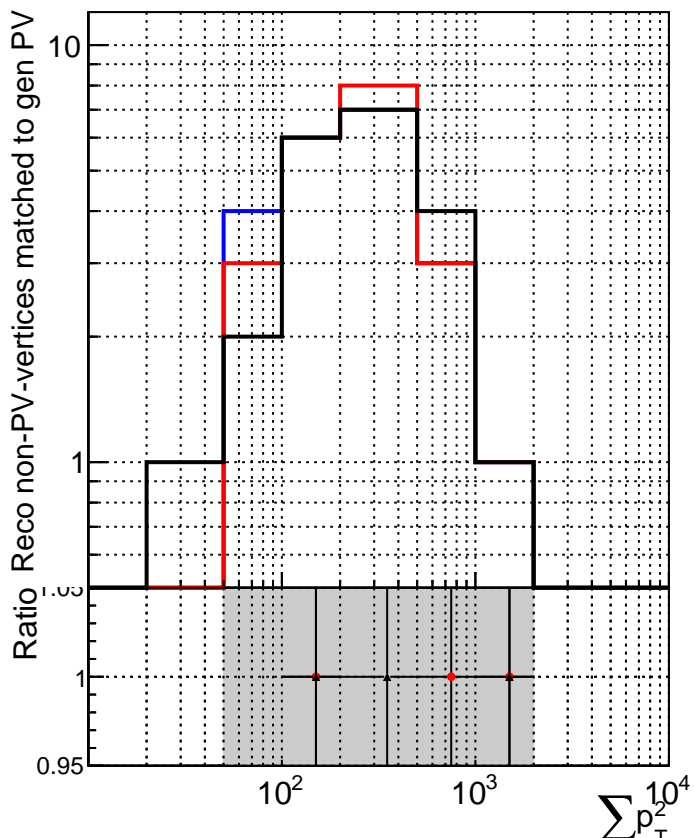

RecoAssoc2GenPVMatched\_Pt2

RecoAssoc2GenPVMatchedNotHighest\_Pt2

— DQM\_mkFit\_TTbarPU50\_extractedGeoms\_rescaleError100

— DQM\_mkFit\_TTbarPU50\_extractedGeoms\_rescaleError100\_pTCutOverlap0p0

— DQM\_mkFit\_TTbarPU50\_extractedGeoms\_rescaleError100\_pTCutOverlap0p0\_dynamicChi2CutOverlap