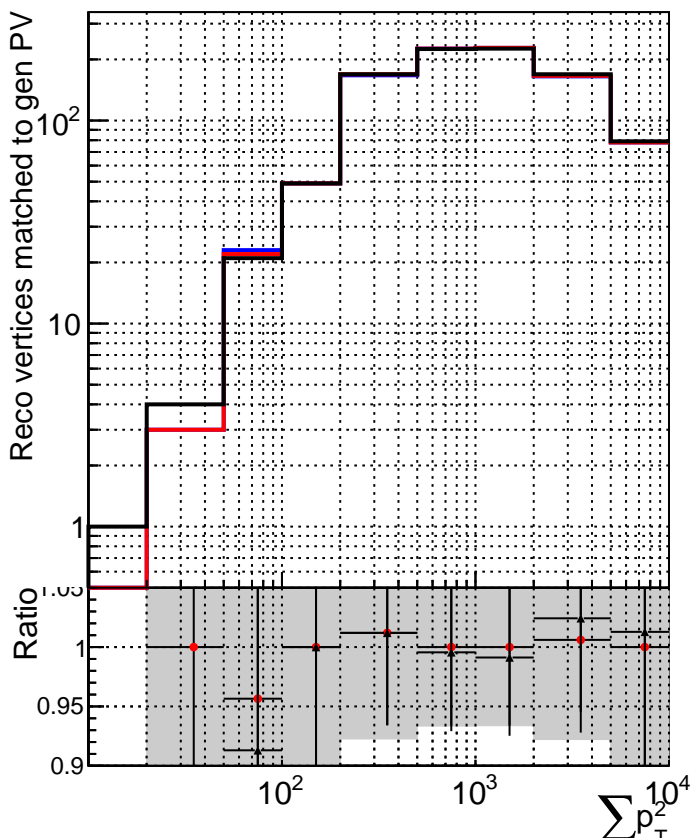

RecoAssoc2GenPVMatched\_Pt2

RecoAssoc2GenPVMatchedNotHighest\_Pt2

— DQM\_mkFit\_TTbarPU50\_extractedGeoms\_rescaleError100

— DQM\_mkFit\_TTbarPU50\_extractedGeoms\_rescaleError100\_pTCutOverlap0p0

— DQM\_mkFit\_TTbarPU50\_extractedGeoms\_rescaleError100\_pTCutOverlap0p0\_dynamicChi2CutOverlap