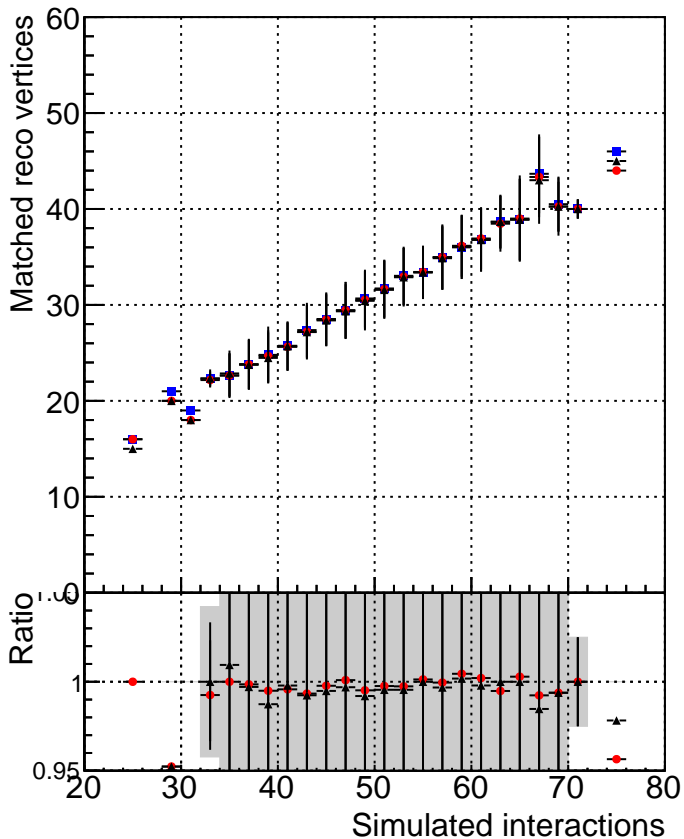

RecoVtx_vs_GenVtx

MatchedRecoVtx_vs_GenVtx

Merged vs Closest

■ DQM_mkFit_TTbarPU50_extractedGeoms_rescaleError100
● DQM_mkFit_TTbarPU50_extractedGeoms_rescaleError100_pTCutOverlap0p0
▲ DQM_mkFit_TTbarPU50_extractedGeoms_rescaleError100_pTCutOverlap0p0_dynamicChi2CutOverlap