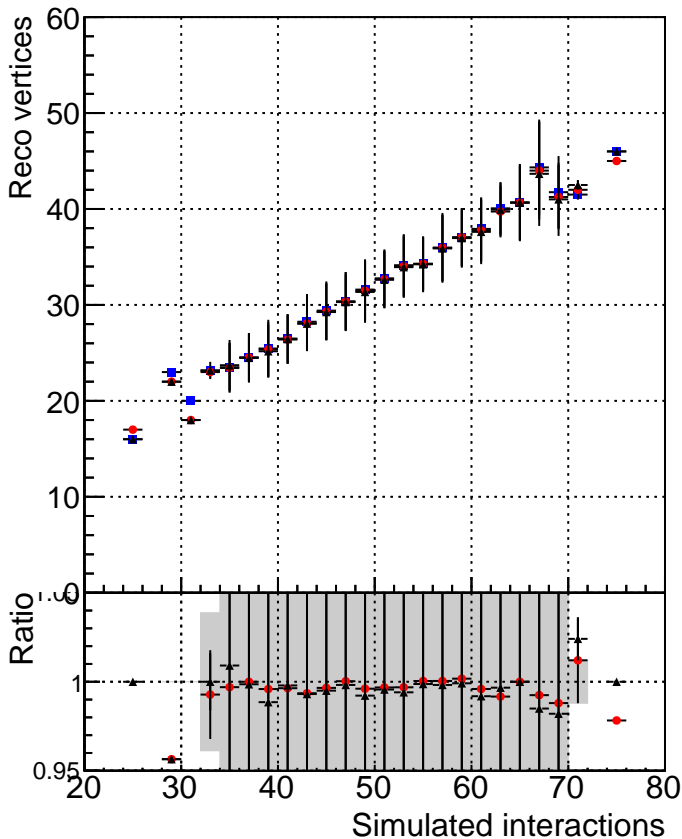

RecoVtx_vs_GenVtx

MatchedRecoVtx_vs_GenVtx

Merged vs Closest

■ DQM_mkFit_TTbarPU50_extractedGeoms_rescaleError100
● DQM_mkFit_TTbarPU50_extractedGeoms_rescaleError100_pTCutOverlap0p0
▲ DQM_mkFit_TTbarPU50_extractedGeoms_rescaleError100_pTCutOverlap0p0_dynamicChi2CutOverlap