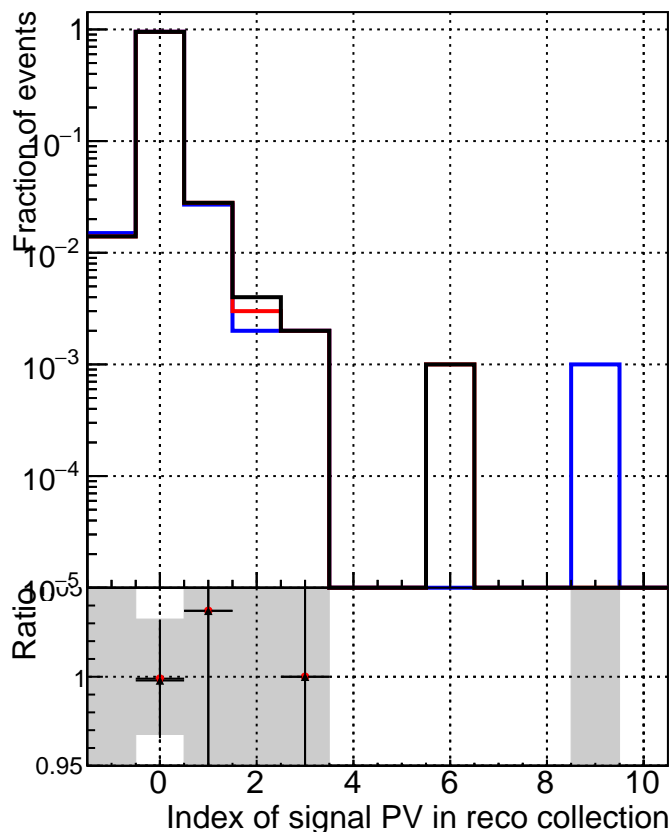

TruePVLocationIndexInRecoVertexCollectionCumulative

TruePVLocationIndexInRecoVertexCollection

—■ DQM_mkFit_TTbarPU50_extractedGeoms_rescaleError100

—● DQM_mkFit_TTbarPU50_extractedGeoms_rescaleError100_pTCutOverlap0p0

—▲ DQM_mkFit_TTbarPU50_extractedGeoms_rescaleError100_pTCutOverlap0p0_dynamicChi2CutOverlap