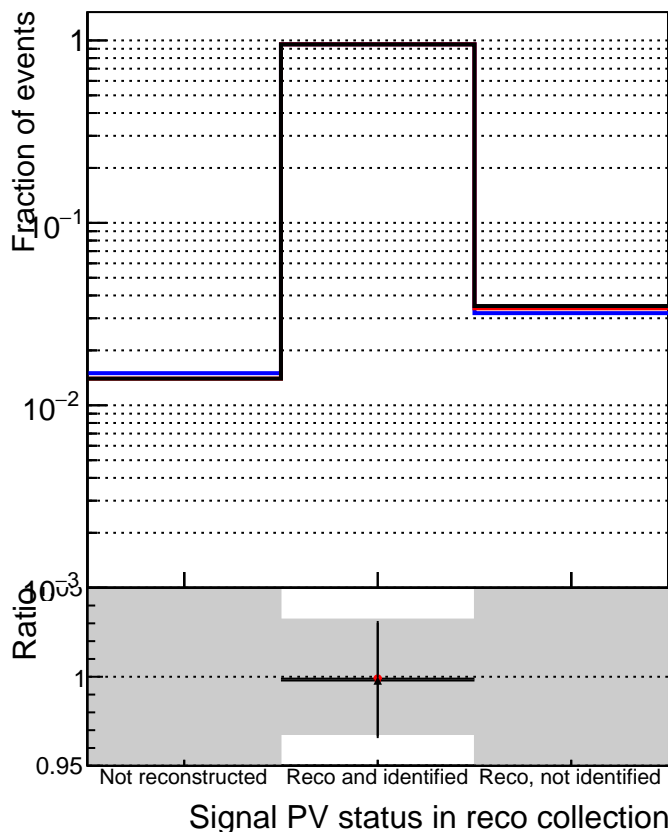

TruePVLocationIndexInRecoVertexCollectionCumulative

TruePVLocationIndexInRecoVertexCollection

—■ DQM_mkFit_TTbarPU50_extractedGeoms_rescaleError100

—● DQM_mkFit_TTbarPU50_extractedGeoms_rescaleError100_pTCutOverlap0p0

—▲ DQM_mkFit_TTbarPU50_extractedGeoms_rescaleError100_pTCutOverlap0p0_dynamicChi2CutOverlap