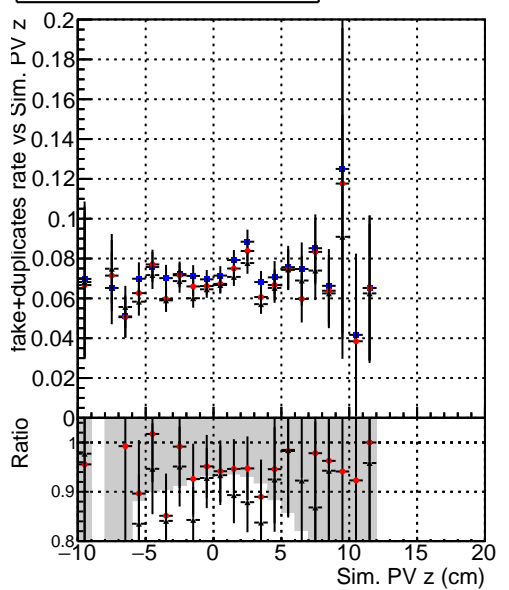

Efficiency vs vertpos**fake+duplicates vs vert r****Efficiency vs. sim PV z****fake+duplicates vs Sim. PV z****Efficiency vs. sim PV z****fake+duplicates vs Sim. PV z**

—•— DQM_mkFit_TTbarPU50_extractedGeoms_rescaleError100
—•— DQM_mkFit_TTbarPU50_extractedGeoms_rescaleError100_pTCutOverlap0p0
—•— DQM_mkFit_TTbarPU50_extractedGeoms_rescaleError100_pTCutOverlap0p0_dynamicChi2CutOverlap