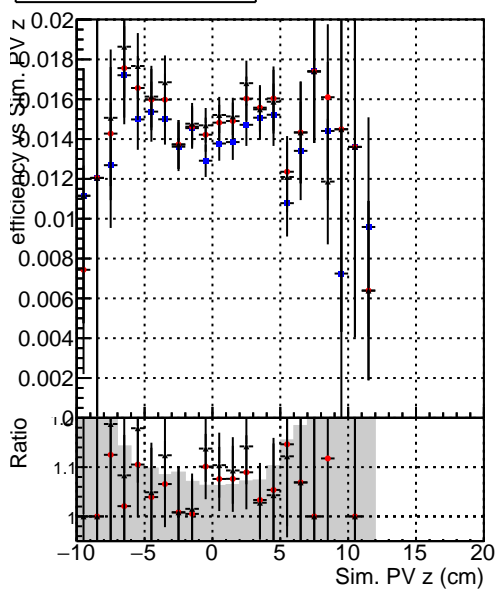

Efficiency vs vertpos**fake+duplicates vs vert r****Efficiency vs. sim PV z****fake+duplicates vs Sim. PV z****Efficiency vs. sim PV z****fake+duplicates vs Sim. PV z**

—•— DQM_mkFit_TTbarPU50_extractedGeoms_rescaleError100
—•— DQM_mkFit_TTbarPU50_extractedGeoms_rescaleError100_pTCutOverlap0p0
—•— DQM_mkFit_TTbarPU50_extractedGeoms_rescaleError100_pTCutOverlap0p0_dynamicChi2CutOverlap