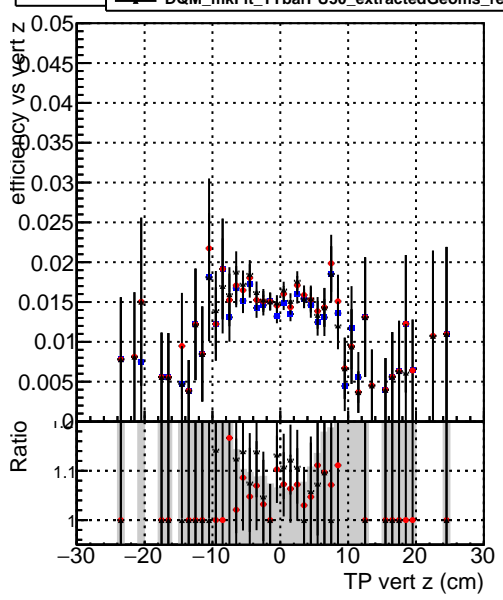

Efficiency vs vertpos**fake+duplicates vs vert r****Efficiency vs. sim PV z****fake+duplicates vs Sim. PV z****Efficiency vs. sim PV z****fake+duplicates vs Sim. PV z**

—•— DQM_mkFit_TTbarPU50_extractedGeoms_rescaleError100
—•— DQM_mkFit_TTbarPU50_extractedGeoms_rescaleError100_pTCutOverlap0p0
—•— DQM_mkFit_TTbarPU50_extractedGeoms_rescaleError100_pTCutOverlap0p0_dynamicChi2CutOverlap