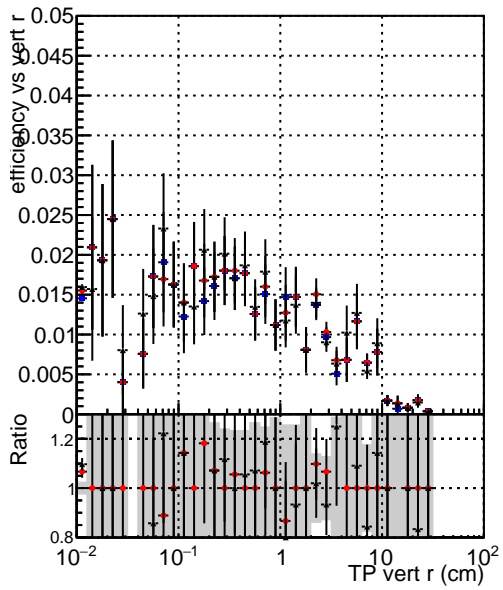

Efficiency vs vertpos**fake+duplicates vs vert r****Efficiency vs. sim PV z****fake+duplicates vs Sim. PV z****Efficiency vs. sim PV z****fake+duplicates vs Sim. PV z**

—•— DQM_mkFit_TTbarPU50_extractedGeoms_rescaleError100
—•— DQM_mkFit_TTbarPU50_extractedGeoms_rescaleError100_pTCutOverlap0p0
—•— DQM_mkFit_TTbarPU50_extractedGeoms_rescaleError100_pTCutOverlap0p0_dynamicChi2CutOverlap