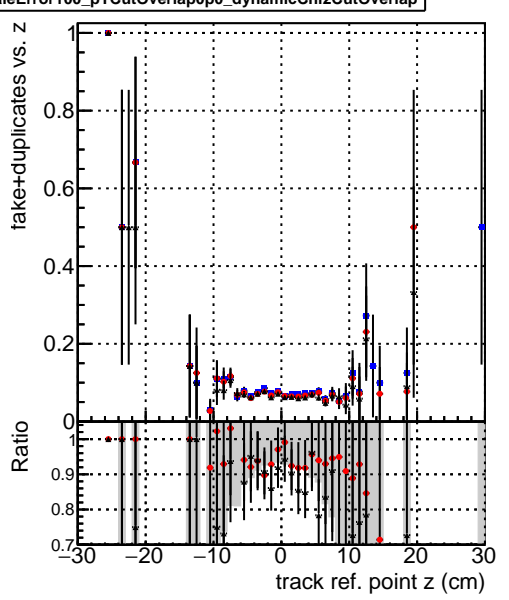

Efficiency vs vertpos**fake+duplicates vs vert r****Efficiency vs. sim PV z****fake+duplicates vs Sim. PV z****Efficiency vs. sim PV z****fake+duplicates vs Sim. PV z**

—•— DQM_mkFit_TTbarPU50_extractedGeoms_rescaleError100
—•— DQM_mkFit_TTbarPU50_extractedGeoms_rescaleError100_pTCutOverlap0p0
—•— DQM_mkFit_TTbarPU50_extractedGeoms_rescaleError100_pTCutOverlap0p0_dynamicChi2CutOverlap