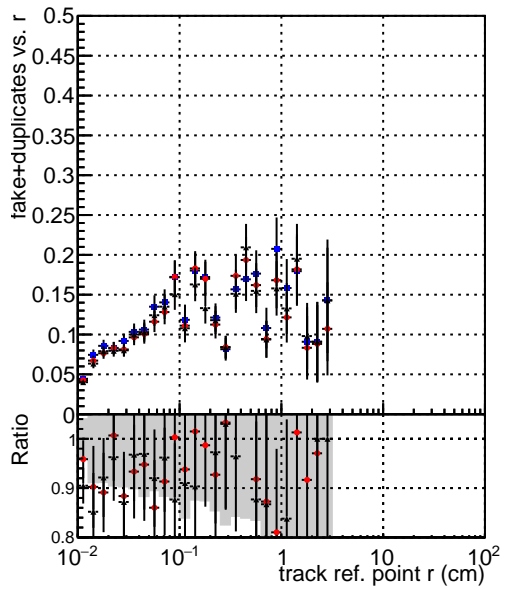

Efficiency vs vertpos**fake+duplicates vs vert r****Efficiency vs. sim PV z****fake+duplicates vs Sim. PV z****Efficiency vs. sim PV z****fake+duplicates vs Sim. PV z**

—•— DQM_mkFit_TTbarPU50_extractedGeoms_rescaleError100
—•— DQM_mkFit_TTbarPU50_extractedGeoms_rescaleError100_pTCutOverlap0p0
—•— DQM_mkFit_TTbarPU50_extractedGeoms_rescaleError100_pTCutOverlap0p0_dynamicChi2CutOverlap