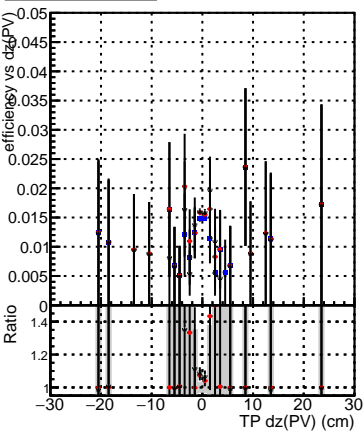

Efficiency vs Dxy(PV)**fake+duplicates vs dxy(PV)****Efficiency****Efficiency vs Dz(PV)****fake+duplicates vs dz(PV)****Efficiency vs Dz(PV)****fake+duplicates vs dz(PV)**

■ DQM_mkFit_TTbarPU50_extractedGeoms_rescaleError100
■ DQM_mkFit_TTbarPU50_extractedGeoms_rescaleError100_pTCutOverlap0p0
■ DQM_mkFit_TTbarPU50_extractedGeoms_rescaleError100_pTCutOverlap0p0_dynamicChi2CutOverlap