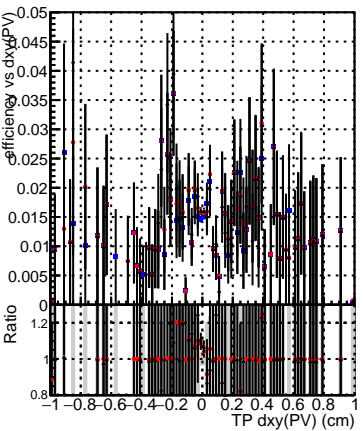

Efficiency vs Dxy(PV)**fake+duplicates vs dxy(PV)****Efficiency****Efficiency vs Dz(PV)****fake+duplicates vs dz(PV)****Efficiency vs Dz(PV)****fake+duplicates vs dz(PV)**

■ DQM_mkFit_TTbarPU50_extractedGeoms_rescaleError100
■ DQM_mkFit_TTbarPU50_extractedGeoms_rescaleError100_pTCutOverlap0p0
■ DQM_mkFit_TTbarPU50_extractedGeoms_rescaleError100_pTCutOverlap0p0_dynamicChi2CutOverlap