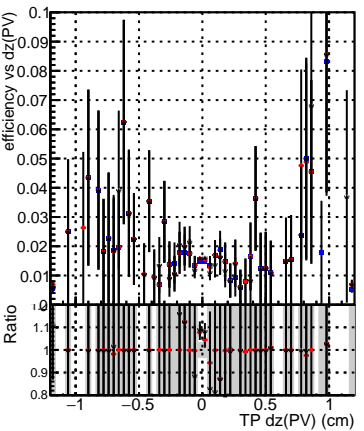

Efficiency vs Dxy(PV)**fake+duplicates vs dxy(PV)****Efficiency****Efficiency vs Dz(PV)****fake+duplicates vs dz(PV)****Efficiency vs Dz(PV)****fake+duplicates vs dz(PV)**

■ DQM_mkFit_TTbarPU50_extractedGeoms_rescaleError100
■ DQM_mkFit_TTbarPU50_extractedGeoms_rescaleError100_pTCutOverlap0p0
■ DQM_mkFit_TTbarPU50_extractedGeoms_rescaleError100_pTCutOverlap0p0_dynamicChi2CutOverlap