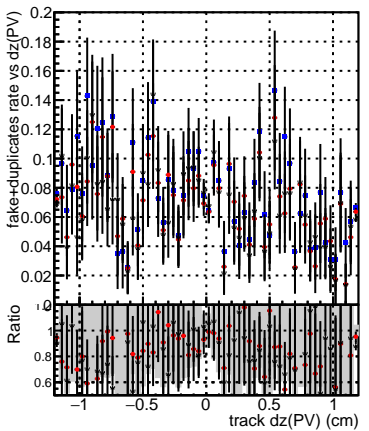

Efficiency vs Dxy(PV)**fake+duplicates vs dxy(PV)****Efficiency****Efficiency vs Dz(PV)****fake+duplicates vs dz(PV)****Efficiency vs Dz(PV)****fake+duplicates vs dz(PV)**

■ DQM_mkFit_TTbarPU50_extractedGeoms_rescaleError100
■ DQM_mkFit_TTbarPU50_extractedGeoms_rescaleError100_pTCutOverlap0p0
■ DQM_mkFit_TTbarPU50_extractedGeoms_rescaleError100_pTCutOverlap0p0_dynamicChi2CutOverlap