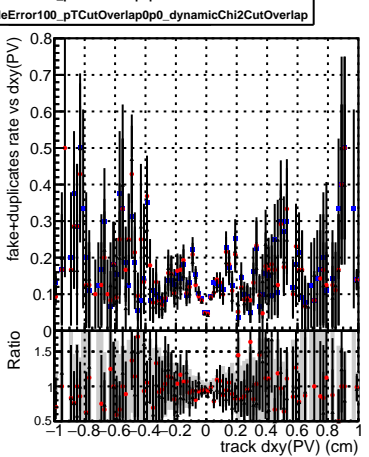

Efficiency vs Dxy(PV)**fake+duplicates vs dxy(PV)****Efficiency****Efficiency vs Dz(PV)****fake+duplicates vs dz(PV)****Efficiency vs Dz(PV)****fake+duplicates vs dz(PV)**

■ DQM_mkFit_TTbarPU50_extractedGeoms_rescaleError100
■ DQM_mkFit_TTbarPU50_extractedGeoms_rescaleError100_pTCutOverlap0p0
■ DQM_mkFit_TTbarPU50_extractedGeoms_rescaleError100_pTCutOverlap0p0_dynamicChi2CutOverlap