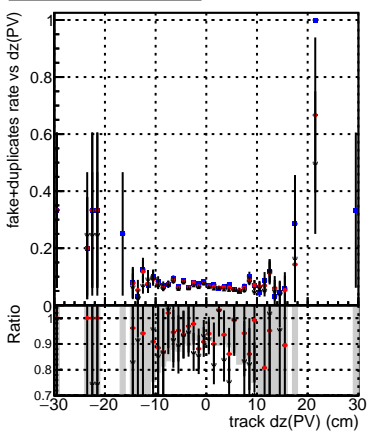

Efficiency vs Dxy(PV)**fake+duplicates vs dxy(PV)****Efficiency****Efficiency vs Dz(PV)****fake+duplicates vs dz(PV)****Efficiency vs Dz(PV)****fake+duplicates vs dz(PV)**

■ DQM_mkFit_TTbarPU50_extractedGeoms_rescaleError100
■ DQM_mkFit_TTbarPU50_extractedGeoms_rescaleError100_pTCutOverlap0p0
■ DQM_mkFit_TTbarPU50_extractedGeoms_rescaleError100_pTCutOverlap0p0_dynamicChi2CutOverlap