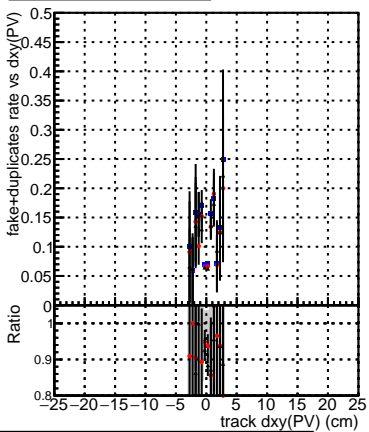

Efficiency vs Dxy(PV)**fake+duplicates vs dxy(PV)****Efficiency****Efficiency vs Dz(PV)****fake+duplicates vs dz(PV)****Efficiency vs Dz(PV)****fake+duplicates vs dz(PV)**

■ DQM_mkFit_TTbarPU50_extractedGeoms_rescaleError100
■ DQM_mkFit_TTbarPU50_extractedGeoms_rescaleError100_pTCutOverlap0p0
■ DQM_mkFit_TTbarPU50_extractedGeoms_rescaleError100_pTCutOverlap0p0_dynamicChi2CutOverlap