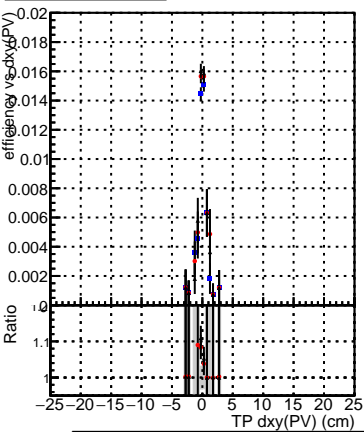

Efficiency vs Dxy(PV)**fake+duplicates vs dxy(PV)****Efficiency****Efficiency vs Dz(PV)****fake+duplicates vs dz(PV)****Efficiency vs Dz(PV)****fake+duplicates vs dz(PV)**

■ DQM_mkFit_TTbarPU50_extractedGeoms_rescaleError100
■ DQM_mkFit_TTbarPU50_extractedGeoms_rescaleError100_pTCutOverlap0p0
■ DQM_mkFit_TTbarPU50_extractedGeoms_rescaleError100_pTCutOverlap0p0_dynamicChi2CutOverlap