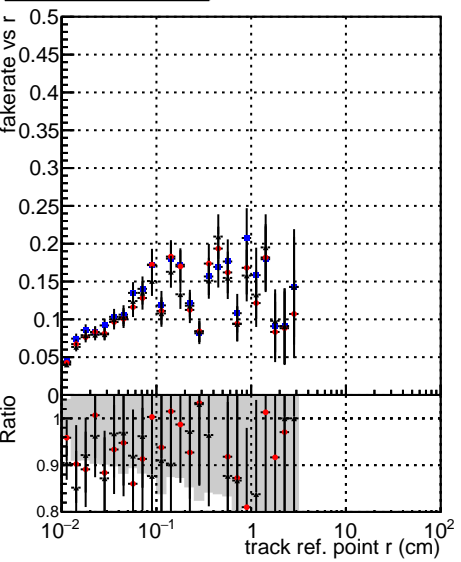

Fake rate vs vertpos**Duplicates Rate vs vertpos****Pileup rate vs vertpos**

—●— DQM_mkFit_TTbarPU50_extractedGeoms_rescaleError100
—●— DQM_mkFit_TTbarPU50_extractedGeoms_rescaleError100_pTCutOverlap0p0
—●— DQM_mkFit_TTbarPU50_extractedGeoms_rescaleError100_dynamicChi2CutOverlap

Fake rate vs v**Duplicates Rate vs v****Pileup rate vs v****Fake rate vs. sim PV z****Duplicates Rate vs sim PV z****Pileup rate vs. sim PV z**