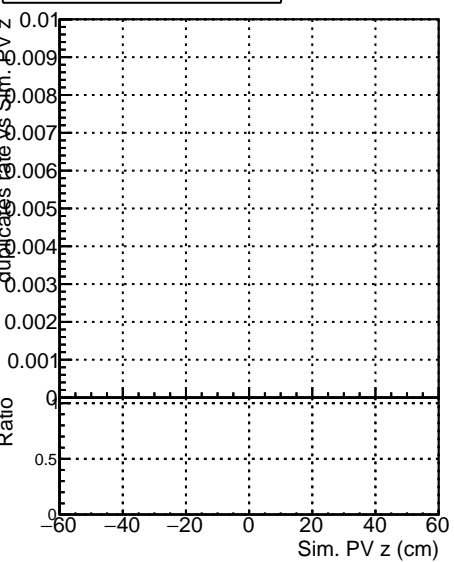

Fake rate vs vertpos**Duplicates Rate vs vertpos****Pileup rate vs vertpos**

—●— DQM_mkFit_TTbarPU50_extractedGeoms_rescaleError100
—●— DQM_mkFit_TTbarPU50_extractedGeoms_rescaleError100_pTCutOverlap0p0
—●— DQM_mkFit_TTbarPU50_extractedGeoms_rescaleError100_dynamicChi2CutOverlap

Fake rate vs v**Duplicates Rate vs v****Pileup rate vs v****Fake rate vs. sim PV z****Duplicates Rate vs sim PV z****Pileup rate vs. sim PV z**