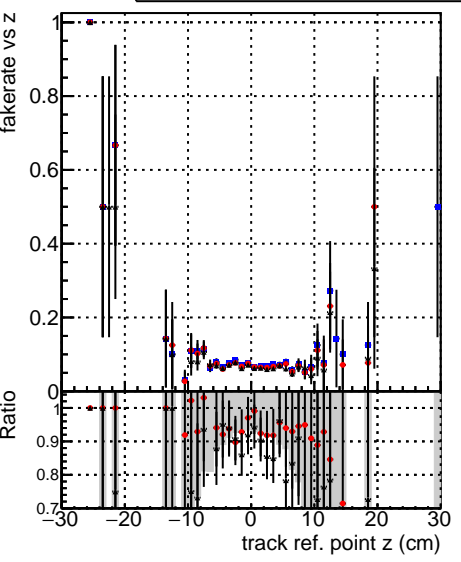

Fake rate vs vertpos**Duplicates Rate vs vertpos****Pileup rate vs vertpos**

—●— DQM_mkFit_TTbarPU50_extractedGeoms_rescaleError100
—●— DQM_mkFit_TTbarPU50_extractedGeoms_rescaleError100_pTCutOverlap0p0
—●— DQM_mkFit_TTbarPU50_extractedGeoms_rescaleError100_dynamicChi2CutOverlap

Fake rate vs v**Duplicates Rate vs v****Pileup rate vs v****Fake rate vs. sim PV z****Duplicates Rate vs sim PV z****Pileup rate vs. sim PV z**