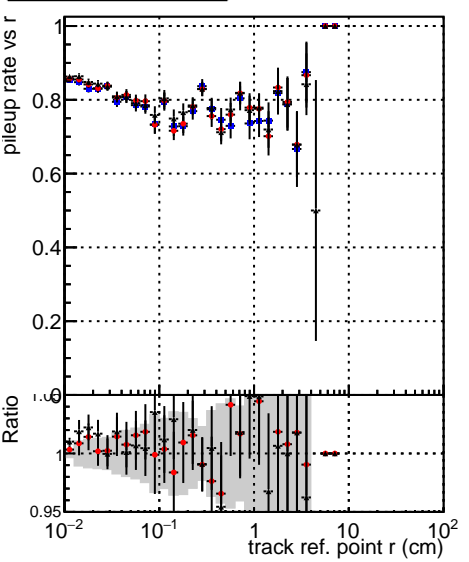

Fake rate vs vertpos**Duplicates Rate vs vertpos****Pileup rate vs vertpos**

—●— DQM_mkFit_TTbarPU50_extractedGeoms_rescaleError100
—●— DQM_mkFit_TTbarPU50_extractedGeoms_rescaleError100_pTCutOverlap0p0
—●— DQM_mkFit_TTbarPU50_extractedGeoms_rescaleError100_dynamicChi2CutOverlap

Fake rate vs v**Duplicates Rate vs v****Pileup rate vs v****Fake rate vs. sim PV z****Duplicates Rate vs sim PV z****Pileup rate vs. sim PV z**