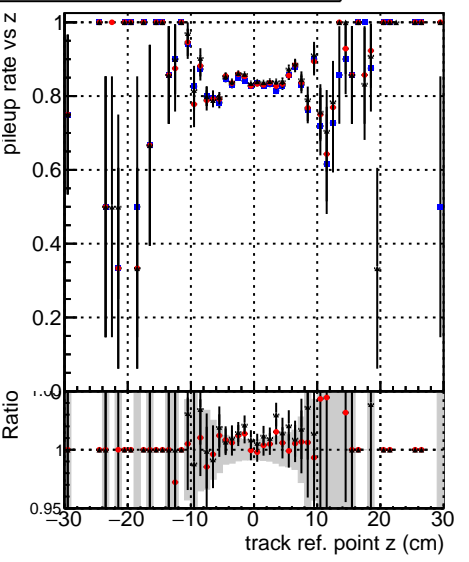

Fake rate vs vertpos**Duplicates Rate vs vertpos****Pileup rate vs vertpos**

—●— DQM_mkFit_TTbarPU50_extractedGeoms_rescaleError100
—●— DQM_mkFit_TTbarPU50_extractedGeoms_rescaleError100_pTCutOverlap0p0
—●— DQM_mkFit_TTbarPU50_extractedGeoms_rescaleError100_dynamicChi2CutOverlap

Fake rate vs v**Duplicates Rate vs v****Pileup rate vs v****Fake rate vs. sim PV z****Duplicates Rate vs sim PV z****Pileup rate vs. sim PV z**