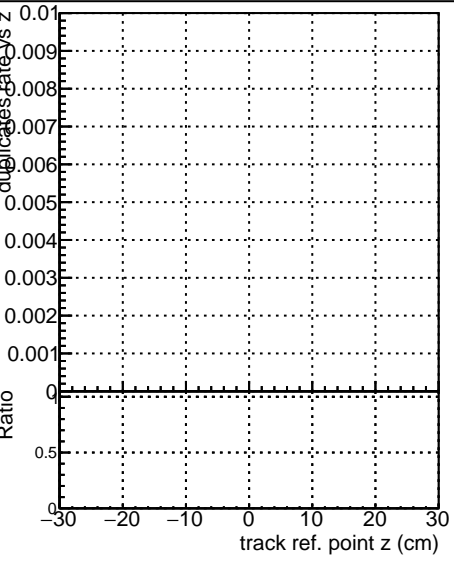

Fake rate vs vertpos**Duplicates Rate vs vertpos****Pileup rate vs vertpos**

—●— DQM_mkFit_TTbarPU50_extractedGeoms_rescaleError100
—●— DQM_mkFit_TTbarPU50_extractedGeoms_rescaleError100_pTCutOverlap0p0
—●— DQM_mkFit_TTbarPU50_extractedGeoms_rescaleError100_dynamicChi2CutOverlap

Fake rate vs v**Duplicates Rate vs v****Pileup rate vs v****Fake rate vs. sim PV z****Duplicates Rate vs sim PV z****Pileup rate vs. sim PV z**