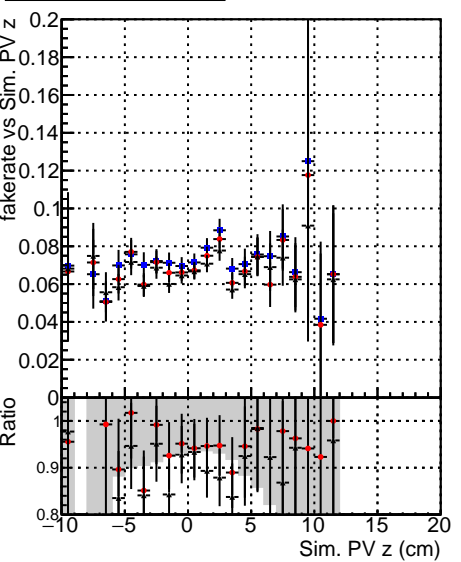

Fake rate vs vertpos**Duplicates Rate vs vertpos****Pileup rate vs vertpos**

—●— DQM_mkFit_TTbarPU50_extractedGeoms_rescaleError100
—●— DQM_mkFit_TTbarPU50_extractedGeoms_rescaleError100_pTCutOverlap0p0
—●— DQM_mkFit_TTbarPU50_extractedGeoms_rescaleError100_dynamicChi2CutOverlap

Fake rate vs v**Duplicates Rate vs v****Pileup rate vs v****Fake rate vs. sim PV z****Duplicates Rate vs sim PV z****Pileup rate vs. sim PV z**