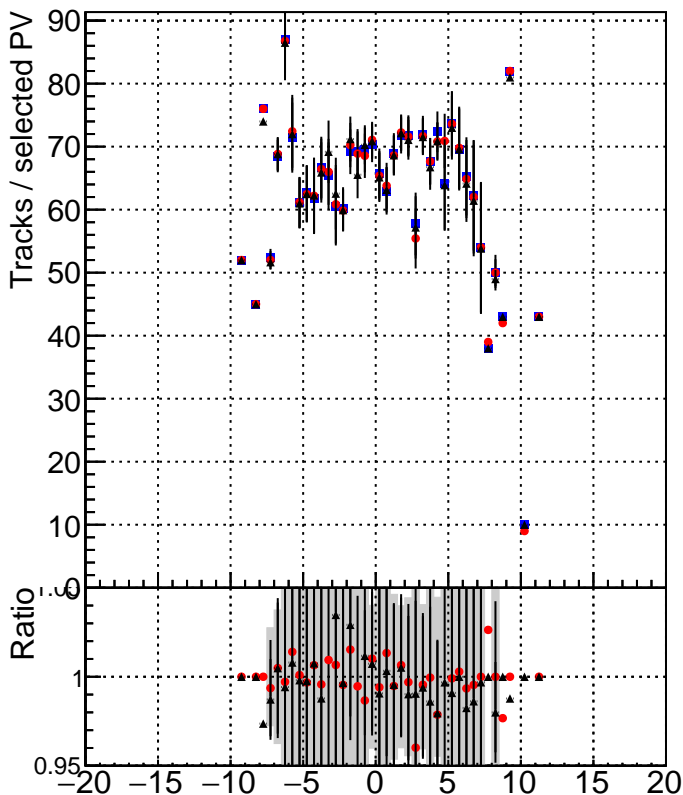

Reconstructed Tracks in Vertex (tagged Vtx) vs Z

Reconstructed Tracks in Vertex (other Vtx) vs Z

- DQM_mkFit_TTbarPU50_extractedGeoms_rescaleError100
- DQM_mkFit_TTbarPU50_extractedGeoms_rescaleError100_pTCutOverlap0p0
- ▲ DQM_mkFit_TTbarPU50_extractedGeoms_rescaleError100_pTCutOverlap0p0_dynamicChi2CutOverlap

Reconstructed Vertices in Event