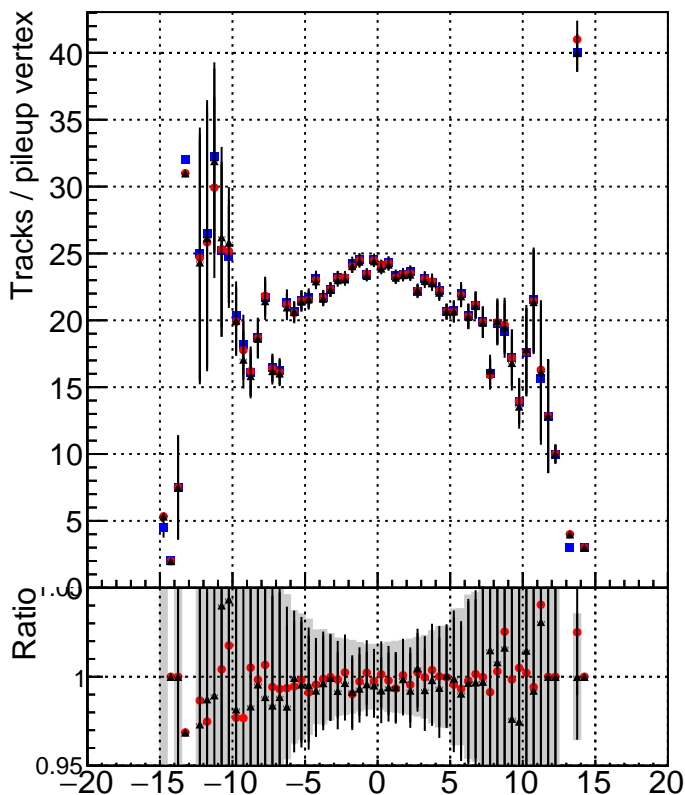

Reconstructed Tracks in Vertex (tagged Vtx) vs Z

Reconstructed Tracks in Vertex (other Vtx) vs Z

- DQM_mkFit_TTbarPU50_extractedGeoms_rescaleError100
- DQM_mkFit_TTbarPU50_extractedGeoms_rescaleError100_pTCutOverlap0p0
- ▲ DQM_mkFit_TTbarPU50_extractedGeoms_rescaleError100_pTCutOverlap0p0_dynamicChi2CutOverlap

Reconstructed Vertices in Event