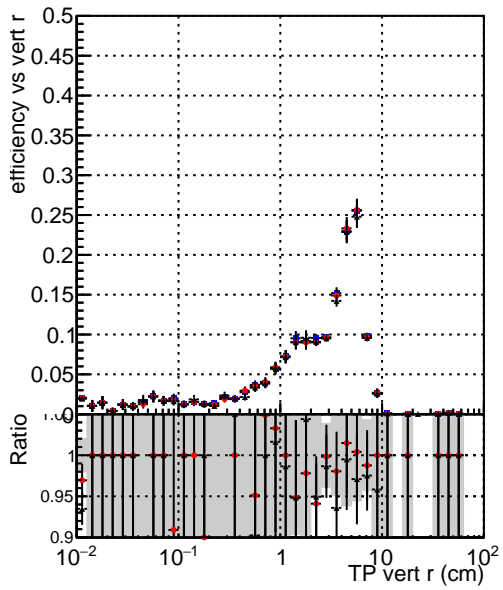

Efficiency vs vertpos**fake+duplicates vs vert r**

Legend for Efficiency vs vert r and fake+duplicates vs track ref. point r:

- Blue squares: DQM_mkFit_TTbarPU50_extractedGeoms_rescaleError100
- Red circles: DQM_mkFit_TTbarPU50_extractedGeoms_rescaleError100_pTCutOverlap0p0
- Black triangles: DQM_mkFit_TTbarPU50_extractedGeoms_rescaleError100_pTCutOverlap0p0_dynamicChi2CutOverlap

Efficiency vs vert z**Efficiency vs. sim PV z****fake+duplicates vs Sim. PV z**