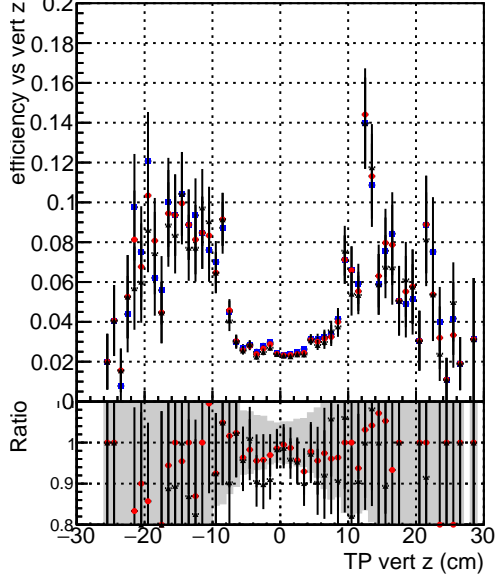

Efficiency vs vertpos**fake+duplicates vs vert r**

Legend for Efficiency vs vert r and fake+duplicates vs track ref. point r:

- Blue squares: DQM_mkFit_TTbarPU50_extractedGeoms_rescaleError100
- Red circles: DQM_mkFit_TTbarPU50_extractedGeoms_rescaleError100_pTCutOverlap0p0
- Black triangles: DQM_mkFit_TTbarPU50_extractedGeoms_rescaleError100_pTCutOverlap0p0_dynamicChi2CutOverlap

Efficiency vs vert z**Efficiency vs. sim PV z****fake+duplicates vs Sim. PV z**