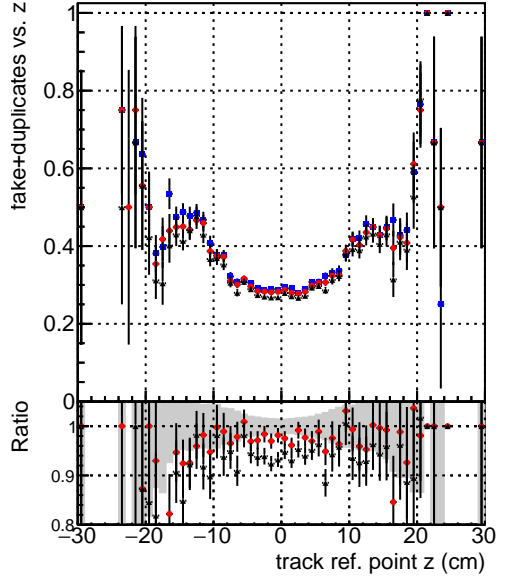

Efficiency vs vertpos**fake+duplicates vs vert r**

Legend for Efficiency vs vert r and fake+duplicates vs track ref. point r:

- Blue squares: DQM_mkFit_TTbarPU50_extractedGeoms_rescaleError100
- Red circles: DQM_mkFit_TTbarPU50_extractedGeoms_rescaleError100_pTCutOverlap0p0
- Black triangles: DQM_mkFit_TTbarPU50_extractedGeoms_rescaleError100_pTCutOverlap0p0_dynamicChi2CutOverlap

Efficiency vs vert z**Efficiency vs. sim PV z****fake+duplicates vs Sim. PV z**