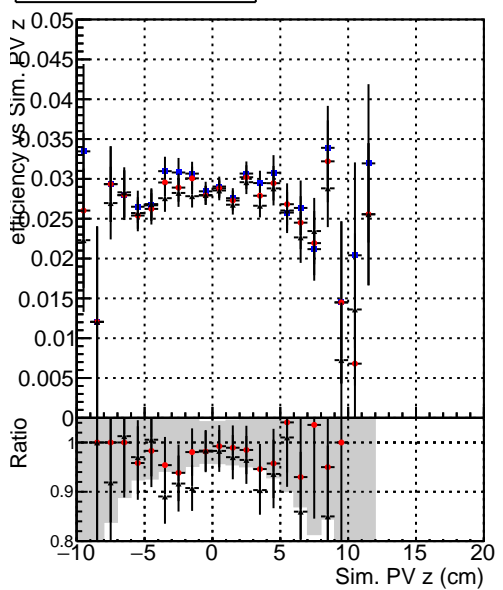

Efficiency vs vertpos**fake+duplicates vs vert r**

Legend for Efficiency vs vert r and fake+duplicates vs track ref. point r:

- Blue squares: DQM_mkFit_TTbarPU50_extractedGeoms_rescaleError100
- Red circles: DQM_mkFit_TTbarPU50_extractedGeoms_rescaleError100_pTCutOverlap0p0
- Black triangles: DQM_mkFit_TTbarPU50_extractedGeoms_rescaleError100_pTCutOverlap0p0_dynamicChi2CutOverlap

Efficiency vs vert z**Efficiency vs. sim PV z****fake+duplicates vs Sim. PV z**