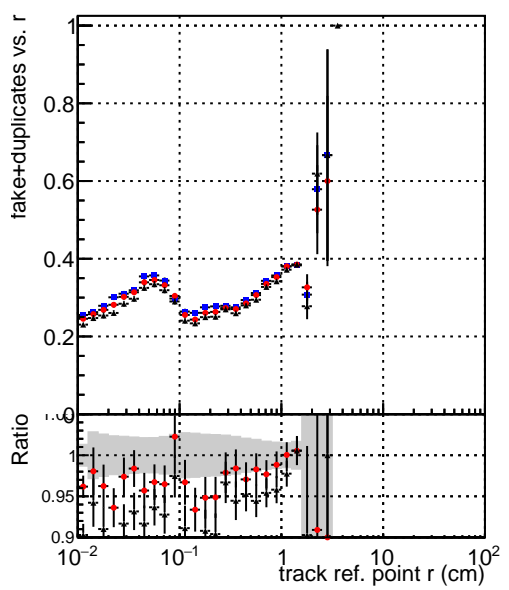

Efficiency vs vertpos**fake+duplicates vs vert r**

Legend for Efficiency vs vert r and fake+duplicates vs track ref. point r:

- Blue squares: DQM_mkFit_TTbarPU50_extractedGeoms_rescaleError100
- Red circles: DQM_mkFit_TTbarPU50_extractedGeoms_rescaleError100_pTCutOverlap0p0
- Black triangles: DQM_mkFit_TTbarPU50_extractedGeoms_rescaleError100_pTCutOverlap0p0_dynamicChi2CutOverlap

Efficiency vs vert z**Efficiency vs. sim PV z****fake+duplicates vs Sim. PV z**