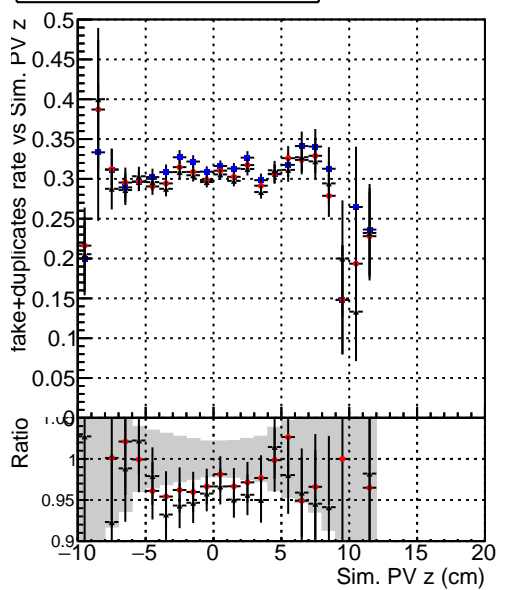

Efficiency vs vertpos**fake+duplicates vs vert r****Efficiency vs vert z****fake+duplicates vs vert z****Efficiency vs. sim PV z****fake+duplicates vs Sim. PV z**

—●— DQM_mkFit_TTbarPU50_extractedGeoms_rescaleError100
—●— DQM_mkFit_TTbarPU50_extractedGeoms_rescaleError100_pTCutOverlap0p0
—●— DQM_mkFit_TTbarPU50_extractedGeoms_rescaleError100_pTCutOverlap0p0_dynamicChi2CutOverlap