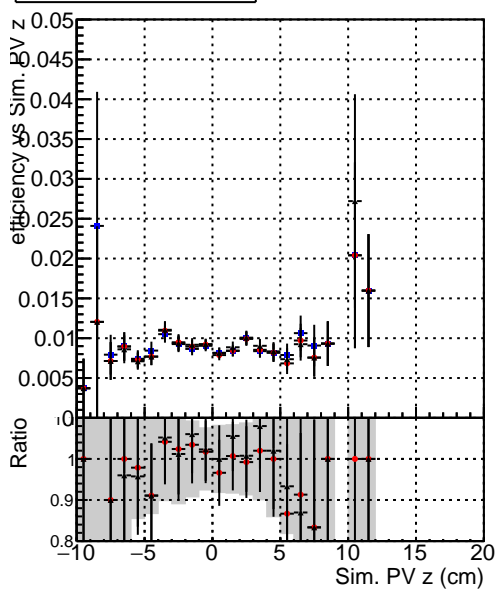

Efficiency vs vertpos**fake+duplicates vs vert r****Efficiency vs vert z****fake+duplicates vs vert z****Efficiency vs. sim PV z****fake+duplicates vs Sim. PV z**

—●— DQM_mkFit_TTbarPU50_extractedGeoms_rescaleError100
—●— DQM_mkFit_TTbarPU50_extractedGeoms_rescaleError100_pTCutOverlap0p0
—●— DQM_mkFit_TTbarPU50_extractedGeoms_rescaleError100_pTCutOverlap0p0_dynamicChi2CutOverlap