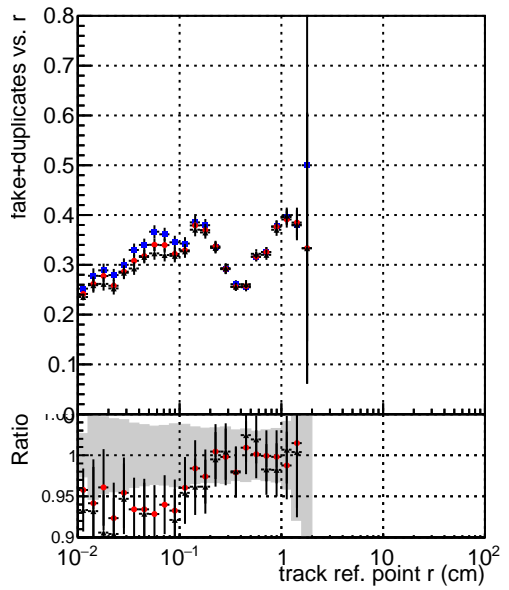

Efficiency vs vertpos**fake+duplicates vs vert r****Efficiency vs vert z****fake+duplicates vs vert z****Efficiency vs. sim PV z****fake+duplicates vs Sim. PV z**

—●— DQM_mkFit_TTbarPU50_extractedGeoms_rescaleError100
—●— DQM_mkFit_TTbarPU50_extractedGeoms_rescaleError100_pTCutOverlap0p0
—●— DQM_mkFit_TTbarPU50_extractedGeoms_rescaleError100_pTCutOverlap0p0_dynamicChi2CutOverlap