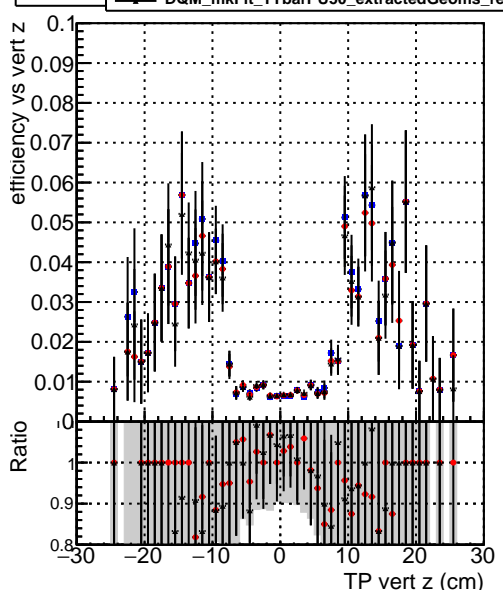

Efficiency vs vertpos**fake+duplicates vs vert r****Efficiency vs vert z****fake+duplicates vs vert z****Efficiency vs. sim PV z****fake+duplicates vs Sim. PV z**

—●— DQM_mkFit_TTbarPU50_extractedGeoms_rescaleError100
—●— DQM_mkFit_TTbarPU50_extractedGeoms_rescaleError100_pTCutOverlap0p0
—●— DQM_mkFit_TTbarPU50_extractedGeoms_rescaleError100_pTCutOverlap0p0_dynamicChi2CutOverlap