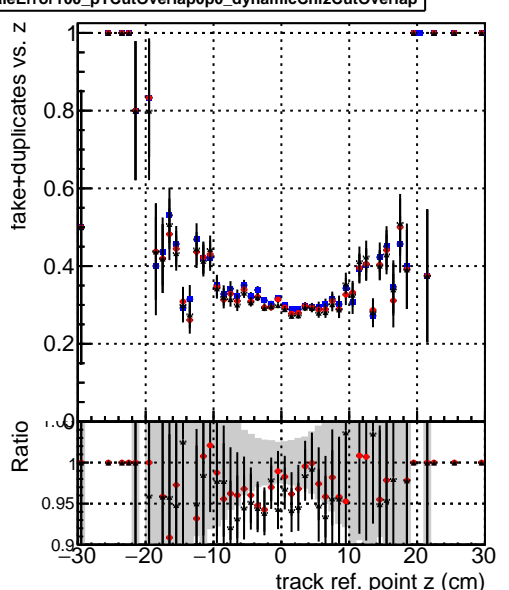

Efficiency vs vertpos**fake+duplicates vs vert r****Efficiency vs vert z****fake+duplicates vs vert z****Efficiency vs. sim PV z****fake+duplicates vs Sim. PV z**

—●— DQM_mkFit_TTbarPU50_extractedGeoms_rescaleError100
—●— DQM_mkFit_TTbarPU50_extractedGeoms_rescaleError100_pTCutOverlap0p0
—●— DQM_mkFit_TTbarPU50_extractedGeoms_rescaleError100_pTCutOverlap0p0_dynamicChi2CutOverlap