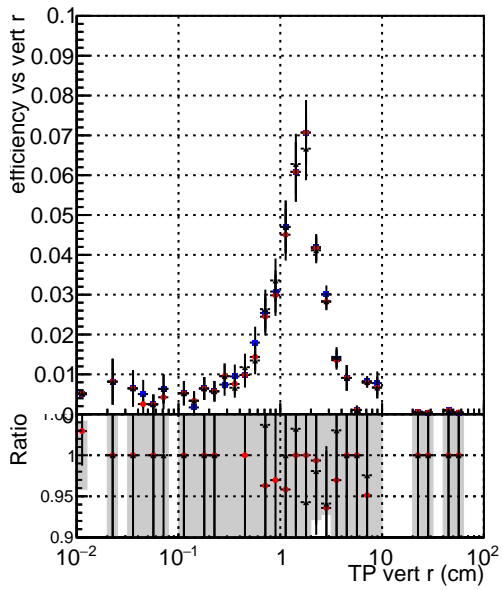

Efficiency vs vertpos**fake+duplicates vs vert r****Efficiency vs vert z****fake+duplicates vs vert z****Efficiency vs. sim PV z****fake+duplicates vs Sim. PV z**

—●— DQM_mkFit_TTbarPU50_extractedGeoms_rescaleError100
—●— DQM_mkFit_TTbarPU50_extractedGeoms_rescaleError100_pTCutOverlap0p0
—●— DQM_mkFit_TTbarPU50_extractedGeoms_rescaleError100_pTCutOverlap0p0_dynamicChi2CutOverlap