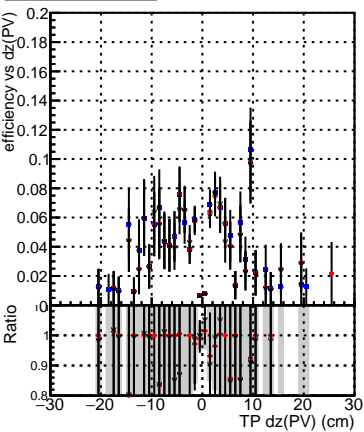

Efficiency vs Dxy(PV)**fake+duplicates vs dxy(PV)****Efficiency****Efficiency vs Dz(PV)****fake+duplicates vs dz(PV)****Efficiency vs Dz(PV)****fake+duplicates vs dz(PV)**

■ DQM_mkFit_TTbarPU50_extractedGeoms_rescaleError100
■ DQM_mkFit_TTbarPU50_extractedGeoms_rescaleError100_pTCutOverlap0p0
■ DQM_mkFit_TTbarPU50_extractedGeoms_rescaleError100_pTCutOverlap0p0_dynamicChi2CutOverlap