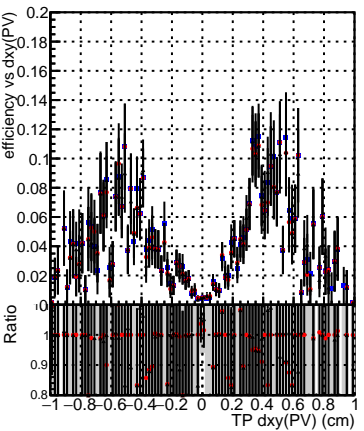

Efficiency vs Dxy(PV)**fake+duplicates vs dxy(PV)****Efficiency****Efficiency vs Dz(PV)****fake+duplicates vs dz(PV)****Efficiency vs Dz(PV)****fake+duplicates vs dz(PV)**

■ DQM_mkFit_TTbarPU50_extractedGeoms_rescaleError100
■ DQM_mkFit_TTbarPU50_extractedGeoms_rescaleError100_pTCutOverlap0p0
■ DQM_mkFit_TTbarPU50_extractedGeoms_rescaleError100_pTCutOverlap0p0_dynamicChi2CutOverlap