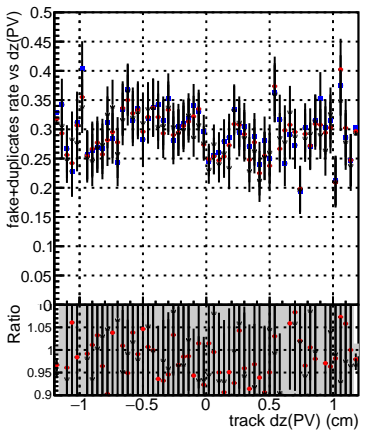

Efficiency vs Dxy(PV)**fake+duplicates vs dxy(PV)****Efficiency****Efficiency vs Dz(PV)****fake+duplicates vs dz(PV)****Efficiency vs Dz(PV)****fake+duplicates vs dz(PV)**

■ DQM_mkFit_TTbarPU50_extractedGeoms_rescaleError100
■ DQM_mkFit_TTbarPU50_extractedGeoms_rescaleError100_pTCutOverlap0p0
■ DQM_mkFit_TTbarPU50_extractedGeoms_rescaleError100_pTCutOverlap0p0_dynamicChi2CutOverlap