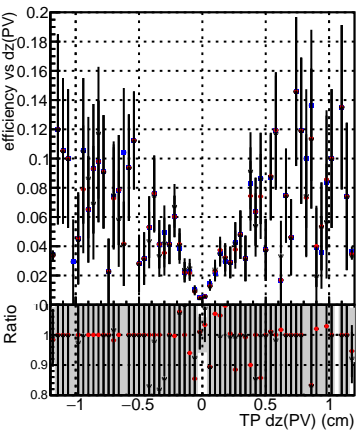

Efficiency vs Dxy(PV)**fake+duplicates vs dxy(PV)****Efficiency****Efficiency vs Dz(PV)****fake+duplicates vs dz(PV)****Efficiency vs Dz(PV)****fake+duplicates vs dz(PV)**

■ DQM_mkFit_TTbarPU50_extractedGeoms_rescaleError100
■ DQM_mkFit_TTbarPU50_extractedGeoms_rescaleError100_pTCutOverlap0p0
■ DQM_mkFit_TTbarPU50_extractedGeoms_rescaleError100_pTCutOverlap0p0_dynamicChi2CutOverlap