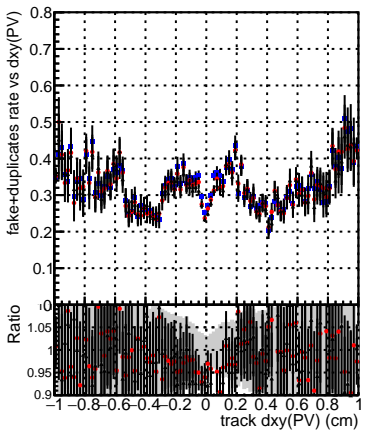

Efficiency vs Dxy(PV)**fake+duplicates vs dxy(PV)****Efficiency****Efficiency vs Dz(PV)****fake+duplicates vs dz(PV)****Efficiency vs Dz(PV)****fake+duplicates vs dz(PV)**

■ DQM_mkFit_TTbarPU50_extractedGeoms_rescaleError100
■ DQM_mkFit_TTbarPU50_extractedGeoms_rescaleError100_pTCutOverlap0p0
■ DQM_mkFit_TTbarPU50_extractedGeoms_rescaleError100_pTCutOverlap0p0_dynamicChi2CutOverlap