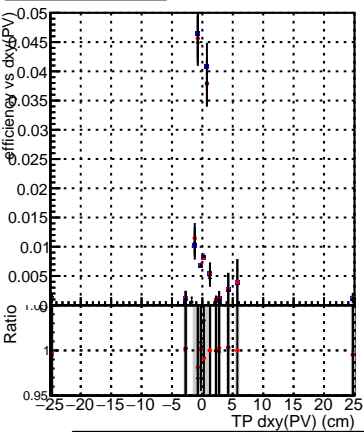

Efficiency vs Dxy(PV)**fake+duplicates vs dxy(PV)****Efficiency****Efficiency vs Dz(PV)****fake+duplicates vs dz(PV)****Efficiency vs Dz(PV)****fake+duplicates vs dz(PV)**

■ DQM_mkFit_TTbarPU50_extractedGeoms_rescaleError100
■ DQM_mkFit_TTbarPU50_extractedGeoms_rescaleError100_pTCutOverlap0p0
■ DQM_mkFit_TTbarPU50_extractedGeoms_rescaleError100_pTCutOverlap0p0_dynamicChi2CutOverlap