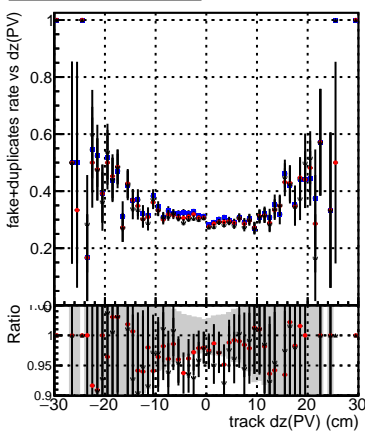

Efficiency vs Dxy(PV)**fake+duplicates vs dxy(PV)****Efficiency****Efficiency vs Dz(PV)****fake+duplicates vs dz(PV)****Efficiency vs Dz(PV)****fake+duplicates vs dz(PV)**

■ DQM_mkFit_TTbarPU50_extractedGeoms_rescaleError100
■ DQM_mkFit_TTbarPU50_extractedGeoms_rescaleError100_pTCutOverlap0p0
■ DQM_mkFit_TTbarPU50_extractedGeoms_rescaleError100_pTCutOverlap0p0_dynamicChi2CutOverlap