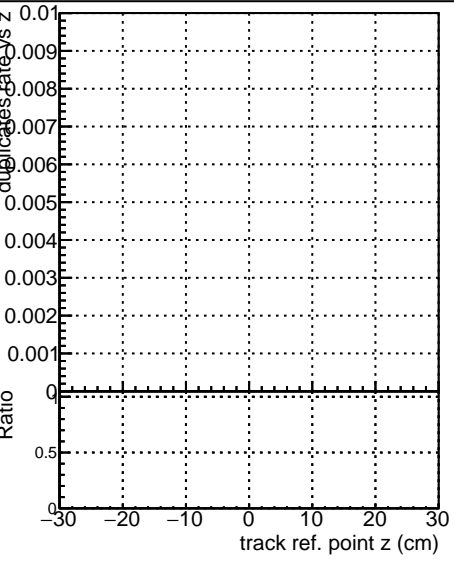

Fake rate vs vertpos**Duplicates Rate vs vertpos****Pileup rate vs vertpos**

Legend for all plots:

- Blue squares: DQM_mkFit_TTbarPU50_extractedGeoms_rescaleError100
- Red circles: DQM_mkFit_TTbarPU50_extractedGeoms_rescaleError100_pTCutOverlap0p0
- Black triangles: DQM_mkFit_TTbarPU50_extractedGeoms_rescaleError100_dynamicChi2CutOverlap

Fake rate vs v**Duplicates Rate vs v****Pileup rate vs v****Fake rate vs. sim PV z****Duplicates Rate vs sim PV z****Pileup rate vs. sim PV z**