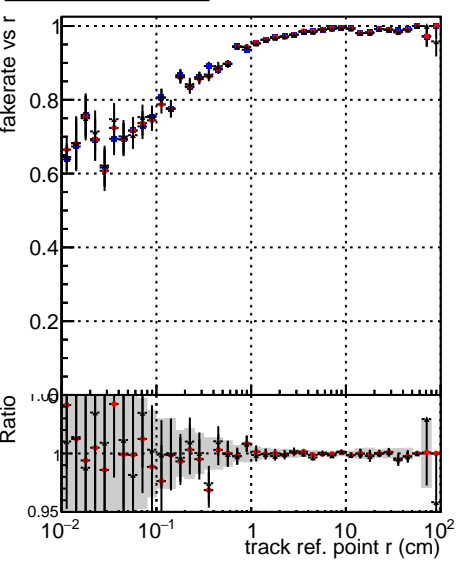

Fake rate vs vertpos**Duplicates Rate vs vertpos****Pileup rate vs vertpos**

Legend for all plots:

- Blue squares: DQM_mkFit_TTbarPU50_extractedGeoms_rescaleError100
- Red circles: DQM_mkFit_TTbarPU50_extractedGeoms_rescaleError100_pTCutOverlap0p0
- Black triangles: DQM_mkFit_TTbarPU50_extractedGeoms_rescaleError100_dynamicChi2CutOverlap

Fake rate vs v**Duplicates Rate vs v****Pileup rate vs v****Fake rate vs. sim PV z****Duplicates Rate vs sim PV z****Pileup rate vs. sim PV z**