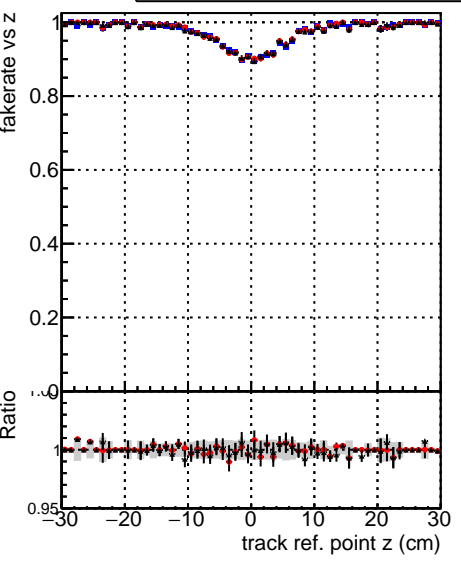

Fake rate vs vertpos**Duplicates Rate vs vertpos****Pileup rate vs vertpos**

Legend for all plots:

- Blue squares: DQM_mkFit_TTbarPU50_extractedGeoms_rescaleError100
- Red circles: DQM_mkFit_TTbarPU50_extractedGeoms_rescaleError100_pTCutOverlap0p0
- Black triangles: DQM_mkFit_TTbarPU50_extractedGeoms_rescaleError100_dynamicChi2CutOverlap

Fake rate vs v**Duplicates Rate vs v****Pileup rate vs v****Fake rate vs. sim PV z****Duplicates Rate vs sim PV z****Pileup rate vs. sim PV z**