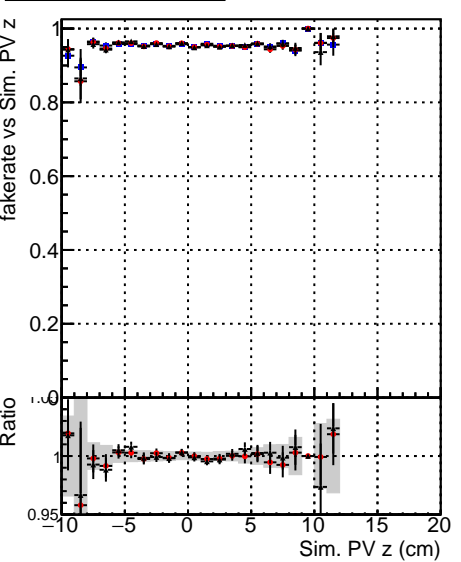

Fake rate vs vertpos**Duplicates Rate vs vertpos****Pileup rate vs vertpos**

Legend for all plots:

- Blue squares: DQM_mkFit_TTbarPU50_extractedGeoms_rescaleError100
- Red circles: DQM_mkFit_TTbarPU50_extractedGeoms_rescaleError100_pTCutOverlap0p0
- Black triangles: DQM_mkFit_TTbarPU50_extractedGeoms_rescaleError100_dynamicChi2CutOverlap

Fake rate vs v**Duplicates Rate vs v****Pileup rate vs v****Fake rate vs. sim PV z****Duplicates Rate vs sim PV z****Pileup rate vs. sim PV z**