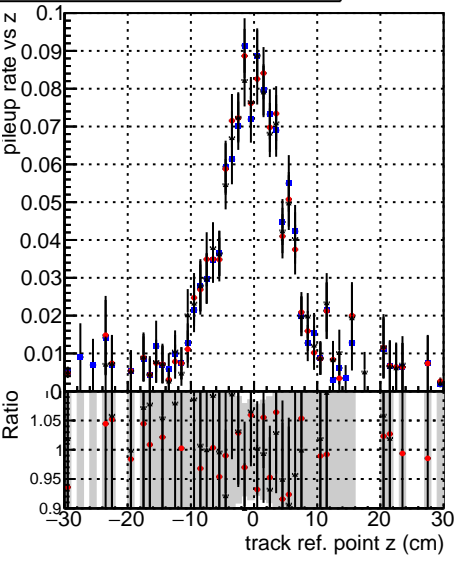

Fake rate vs vertpos**Duplicates Rate vs vertpos****Pileup rate vs vertpos**

Legend for all plots:

- Blue squares: DQM_mkFit_TTbarPU50_extractedGeoms_rescaleError100
- Red circles: DQM_mkFit_TTbarPU50_extractedGeoms_rescaleError100_pTCutOverlap0p0
- Black triangles: DQM_mkFit_TTbarPU50_extractedGeoms_rescaleError100_dynamicChi2CutOverlap

Fake rate vs v**Duplicates Rate vs v****Pileup rate vs v****Fake rate vs. sim PV z****Duplicates Rate vs sim PV z****Pileup rate vs. sim PV z**