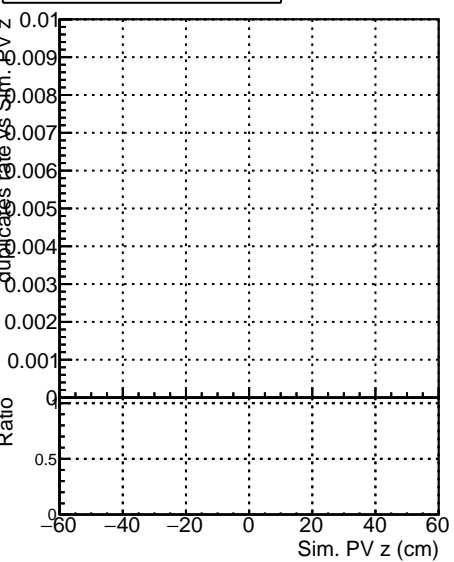

Fake rate vs vertpos**Duplicates Rate vs vertpos****Pileup rate vs vertpos**

Legend for all plots:

- Blue squares: DQM_mkFit_TTbarPU50_extractedGeoms_rescaleError100
- Red circles: DQM_mkFit_TTbarPU50_extractedGeoms_rescaleError100_pTCutOverlap0p0
- Black triangles: DQM_mkFit_TTbarPU50_extractedGeoms_rescaleError100_dynamicChi2CutOverlap

Fake rate vs v**Duplicates Rate vs v****Pileup rate vs v****Fake rate vs. sim PV z****Duplicates Rate vs sim PV z****Pileup rate vs. sim PV z**