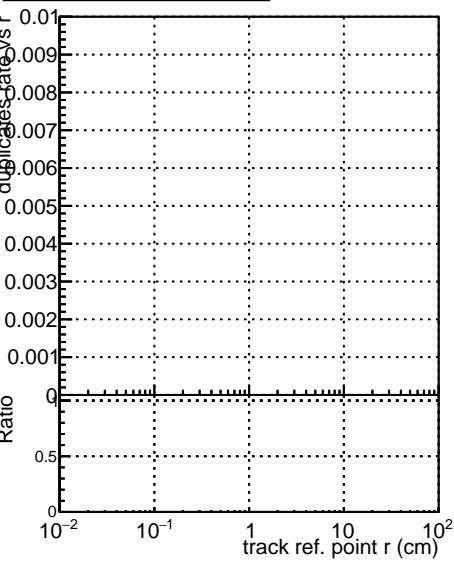

Fake rate vs vertpos**Duplicates Rate vs vertpos****Pileup rate vs vertpos**

Legend for all plots:

- Blue squares: DQM_mkFit_TTbarPU50_extractedGeoms_rescaleError100
- Red circles: DQM_mkFit_TTbarPU50_extractedGeoms_rescaleError100_pTCutOverlap0p0
- Black triangles: DQM_mkFit_TTbarPU50_extractedGeoms_rescaleError100_dynamicChi2CutOverlap

Fake rate vs v**Duplicates Rate vs v****Pileup rate vs v****Fake rate vs. sim PV z****Duplicates Rate vs sim PV z****Pileup rate vs. sim PV z**