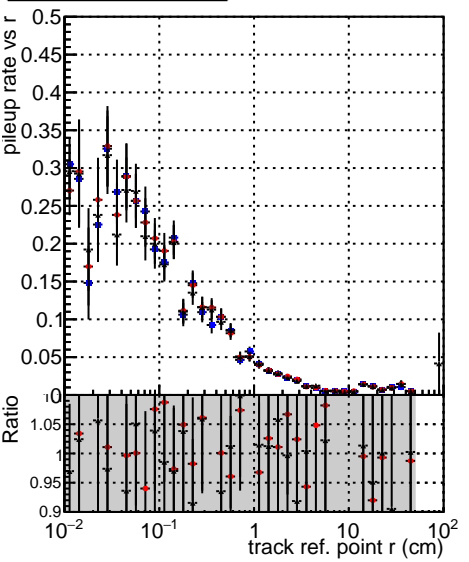

Fake rate vs vertpos**Duplicates Rate vs vertpos****Pileup rate vs vertpos**

Legend for all plots:

- Blue squares: DQM_mkFit_TTbarPU50_extractedGeoms_rescaleError100
- Red circles: DQM_mkFit_TTbarPU50_extractedGeoms_rescaleError100_pTCutOverlap0p0
- Black triangles: DQM_mkFit_TTbarPU50_extractedGeoms_rescaleError100_dynamicChi2CutOverlap

Fake rate vs v**Duplicates Rate vs v****Pileup rate vs v****Fake rate vs. sim PV z****Duplicates Rate vs sim PV z****Pileup rate vs. sim PV z**