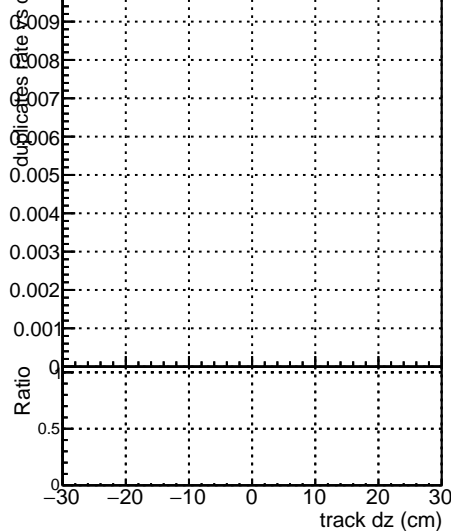

Legend for all plots:

- Blue: DGM_mkFit
- Red: TTbar_PU50_extracted
- Black: Geoms_rescale_Error100
- Black: pTCutOverlap0p0
- Black: dynamicChi2CutOverlap

Duplicates Rate vs Dxy