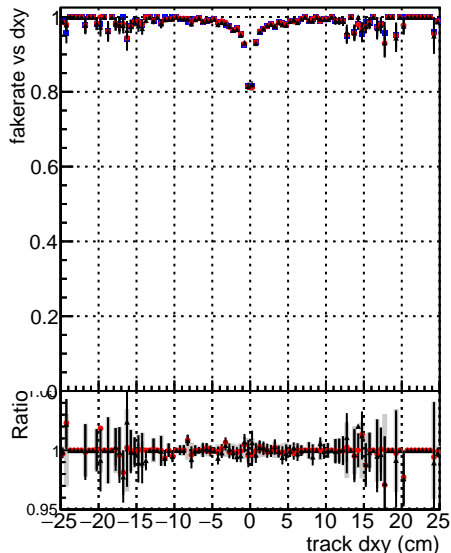

Fake rate vs dxy

Duplicates Rate vs Dxy

Pileup rate vs dxy

Legend for all plots:

- Blue: DGM\_mkFit
- Red: TTbar\_PU50\_extracted
- Black: Geoms\_rescale\_Error100
- Black: pTCutOverlap0p0
- Black: dynamicChi2CutOverlap

Fake rate vs dz

Duplicates Rate vs Dxy

Pileup rate vs dxy