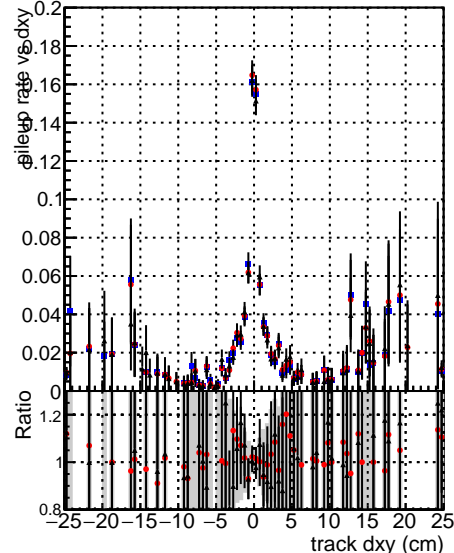

Fake rate vs dxy

Duplicates Rate vs Dxy

Pileup rate vs dxy

Legend for all plots:

- Blue: DGM\_mkFit
- Red: TTbar\_PU50\_extracted
- Black: Geoms\_rescale\_Error100
- Black: pTCutOverlap0p0
- Black: dynamicChi2CutOverlap