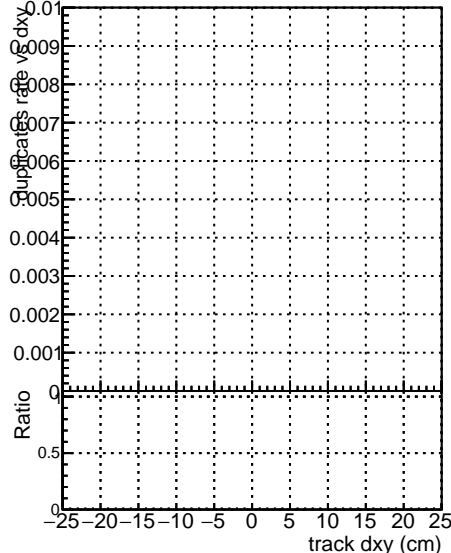

Fake rate vs dxy

Duplicates Rate vs Dxy

Pileup rate vs dxy

Legend for all plots:

- Blue: DGM\_mkFit
- Red: TTbar\_PU50\_extracted
- Black: Geoms\_rescale\_Error100
- Black: pTCutOverlap0p0
- Black: dynamicChi2CutOverlap