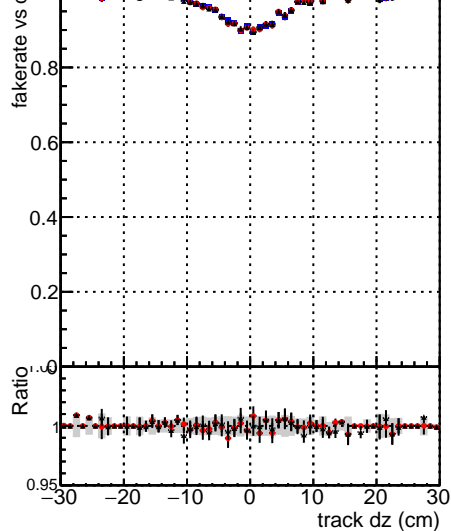

Legend for all plots:

- Blue: DGM_mkFit
- Red: TTbar_PU50_extracted
- Black: Geoms_rescale_Error100
- Black: pTCutOverlap0p0
- Black: dynamicChi2CutOverlap

Fake rate vs dz