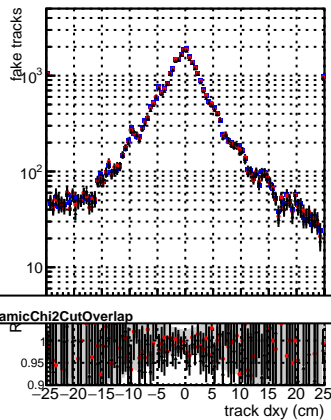

N of reco track vs dxy

N of associated (recoToSim) tracks vs dxy

N of associated (recoToSim) looper tracks vs dxy

N of reco track vs dz

N of associated (recoToSim) tracks vs dz

N of associated (recoToSim) looper tracks vs dz