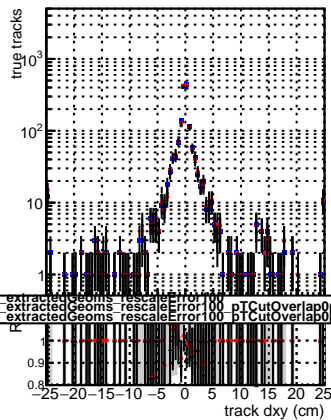

N of reco track vs dxy

N of associated (recoToSim) tracks vs dxy

N of associated (recoToSim) looper tracks vs dxy

N of reco track vs dz

N of associated (recoToSim) tracks vs dz

N of associated (recoToSim) looper tracks vs dz