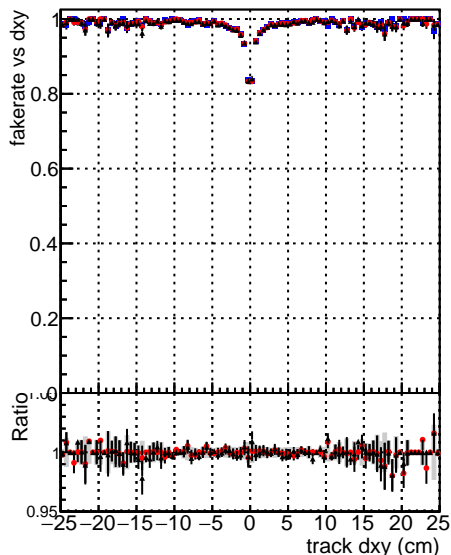

Fake rate vs dxy

Duplicates Rate vs Dxy

Pileup rate vs dxy

Legend for all plots:

- DGM_mkFit (blue)
- TTbar_PU50_extracted (red)
- Geoms_rescale (green)
- Error100 (black)
- BTCutOverlap0p0 (grey)
- dynamicChi2CutOverlap (black)