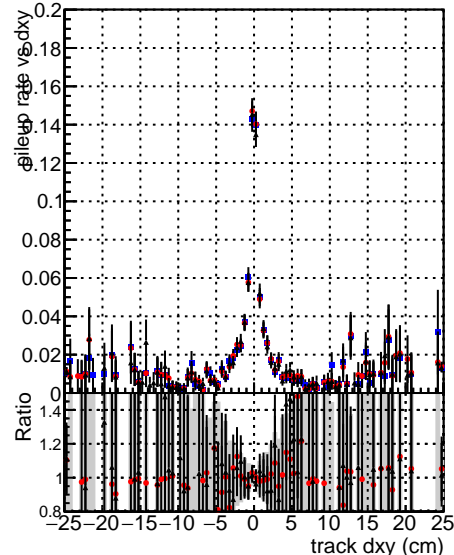

Fake rate vs dxy

Duplicates Rate vs Dxy

Pileup rate vs dxy

Legend for all plots:

- DGM_mkFit (blue)
- TTbar_PU50_extracted (red)
- Geoms_rescale (green)
- Error100 (black)
- BTCutOverlap0p0 (grey)
- dynamicChi2CutOverlap (black)