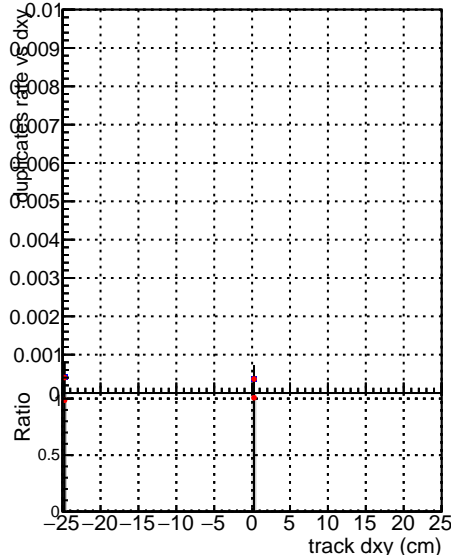

Fake rate vs dxy

Duplicates Rate vs Dxy

Pileup rate vs dxy

Legend for all plots:

- DGM_mkFit (blue)
- TTbar_PU50_extracted (red)
- Geoms_rescale (green)
- Error100 (black)
- BTCutOverlap0p0 (grey)
- dynamicChi2CutOverlap (black)