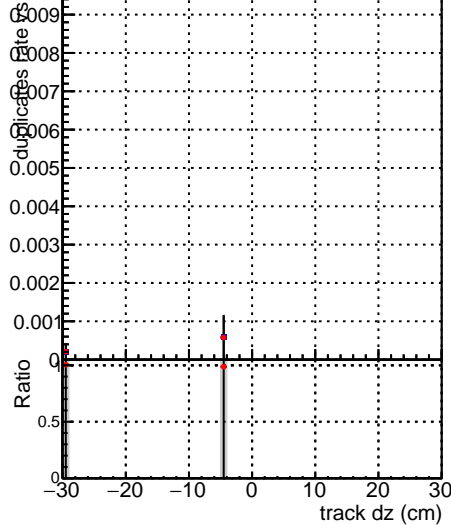

Duplicates Rate vs Dxy