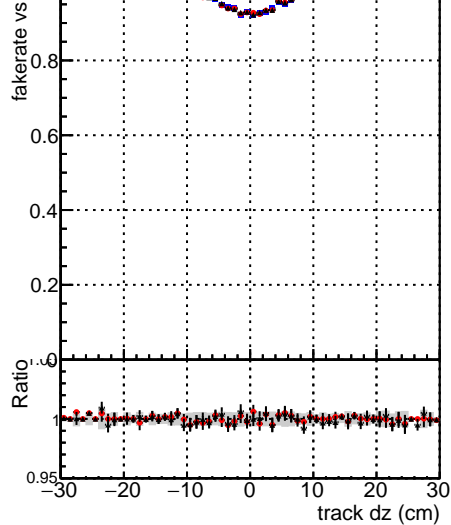

Fake rate vs dz