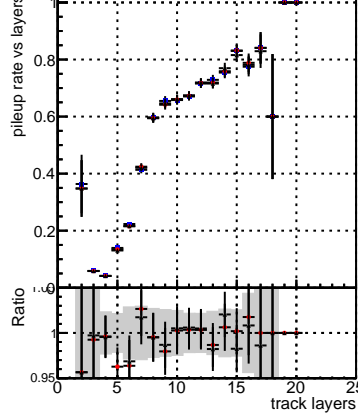

Fake rate vs hit**Duplicates Rate vs hit****Pileup rate vs hit**

— DQM_mkFit_TTbarPU50_extractedGeoms_rescaleError100
— DQM_mkFit_TTbarPU50_extractedGeoms_rescaleError100_pTCutOverlap0p0
— DQM_mkFit_TTbarPU50_extractedGeoms_rescaleError100_pTCutOverlap0p0_dynamicChi2CutOverlap

Fake rate vs layer**Duplicates Rate vs layer****Pileup rate vs layer****Fake rate vs pixel layer****Duplicates Rate vs pixel layer****Pileup rate vs pixel layer****Fake rate vs 3D layer****Duplicates Rate vs layer****Pileup rate vs 3D layer**