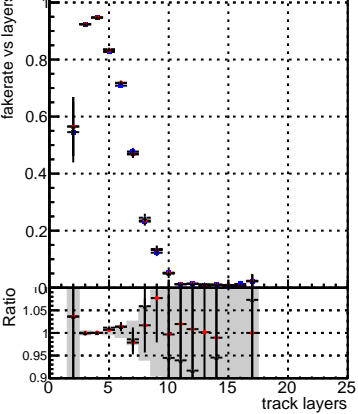

Fake rate vs hit**Duplicates Rate vs hit****Pileup rate vs hit**

— DQM_mkFit_TTbarPU50_extractedGeoms_rescaleError100
— DQM_mkFit_TTbarPU50_extractedGeoms_rescaleError100_pTCutOverlap0p0
— DQM_mkFit_TTbarPU50_extractedGeoms_rescaleError100_pTCutOverlap0p0_dynamicChi2CutOverlap

Fake rate vs layer**Duplicates Rate vs layer****Pileup rate vs layer****Fake rate vs pixel layer****Duplicates Rate vs pixel layer****Pileup rate vs pixel layer****Fake rate vs 3D layer****Duplicates Rate vs layer****Pileup rate vs 3D layer**