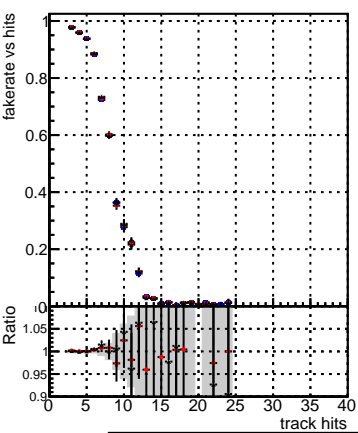

Fake rate vs hit**Duplicates Rate vs hit****Pileup rate vs hit**

— DQM_mkFit_TTbarPU50_extractedGeoms_rescaleError100
— DQM_mkFit_TTbarPU50_extractedGeoms_rescaleError100_pTCutOverlap0p0
— DQM_mkFit_TTbarPU50_extractedGeoms_rescaleError100_pTCutOverlap0p0_dynamicChi2CutOverlap

Fake rate vs layer**Duplicates Rate vs layer****Pileup rate vs layer****Fake rate vs pixel layer****Duplicates Rate vs pixel layer****Pileup rate vs pixel layer****Fake rate vs 3D layer****Duplicates Rate vs layer****Pileup rate vs 3D layer**