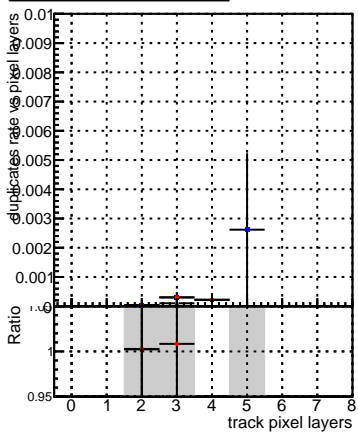

Fake rate vs hit**Duplicates Rate vs hit****Pileup rate vs hit**

— DQM_mkFit_TTbarPU50_extractedGeoms_rescaleError100
— DQM_mkFit_TTbarPU50_extractedGeoms_rescaleError100_pTCutOverlap0p0
— DQM_mkFit_TTbarPU50_extractedGeoms_rescaleError100_pTCutOverlap0p0_dynamicChi2CutOverlap

Fake rate vs layer**Duplicates Rate vs layer****Pileup rate vs layer****Fake rate vs pixel layer****Duplicates Rate vs pixel layer****Pileup rate vs pixel layer****Fake rate vs 3D layer****Duplicates Rate vs layer****Pileup rate vs 3D layer**