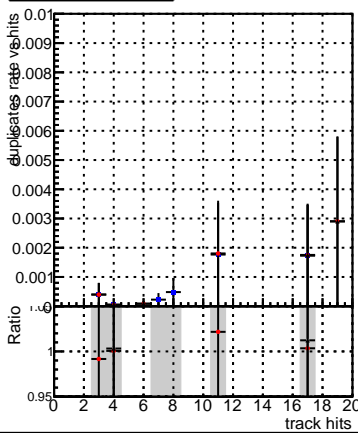

Fake rate vs hit**Duplicates Rate vs hit****Pileup rate vs hit**

— DQM_mkFit_TTbarPU50_extractedGeoms_rescaleError100
— DQM_mkFit_TTbarPU50_extractedGeoms_rescaleError100_pTCutOverlap0p0
— DQM_mkFit_TTbarPU50_extractedGeoms_rescaleError100_pTCutOverlap0p0_dynamicChi2CutOverlap

Fake rate vs layer**Duplicates Rate vs layer****Pileup rate vs layer****Fake rate vs pixel layer****Duplicates Rate vs pixel layer****Pileup rate vs pixel layer****Fake rate vs 3D layer****Duplicates Rate vs layer****Pileup rate vs 3D layer**