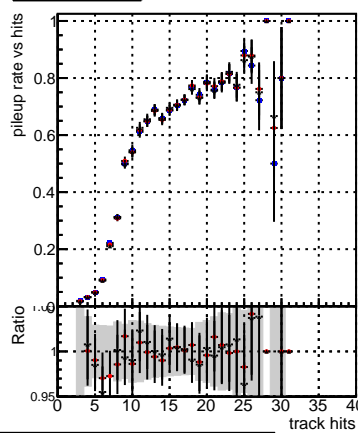

Fake rate vs hit**Duplicates Rate vs hit****Pileup rate vs hit**

— DQM_mkFit_TTbarPU50_extractedGeoms_rescaleError100
— DQM_mkFit_TTbarPU50_extractedGeoms_rescaleError100_pTCutOverlap0p0
— DQM_mkFit_TTbarPU50_extractedGeoms_rescaleError100_pTCutOverlap0p0_dynamicChi2CutOverlap

Fake rate vs layer**Duplicates Rate vs layer****Pileup rate vs layer****Fake rate vs pixel layer****Duplicates Rate vs pixel layer****Pileup rate vs pixel layer****Fake rate vs 3D layer****Duplicates Rate vs layer****Pileup rate vs 3D layer**