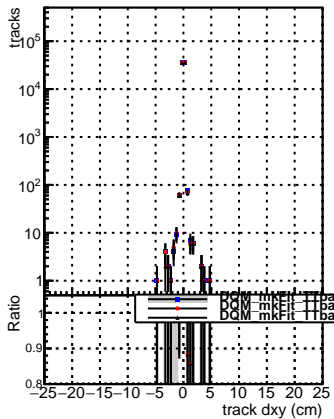

N of reco track vs dxy

N of associated (recoToSim) tracks vs dxy

N of associated (recoToSim) looper tracks vs dxy

N of reco track vs dz

N of associated (recoToSim) tracks vs dz

N of associated (recoToSim) looper tracks vs dz