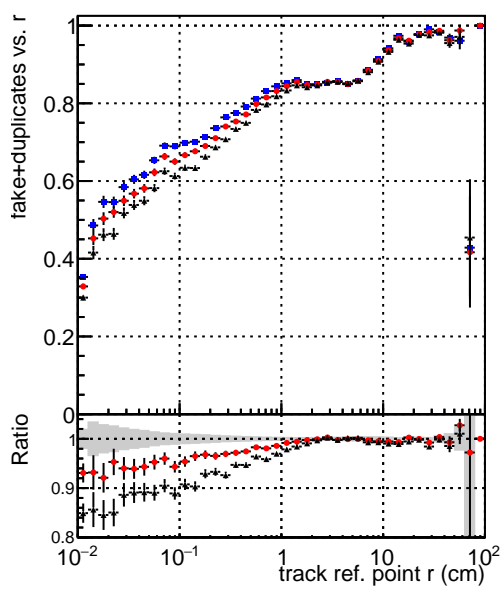

Efficiency vs vertpos**fake+duplicates vs vert r****Efficiency vs vert z****fake+duplicates vs vert z****Efficiency vs. sim PV z****fake+duplicates vs Sim. PV z**

—●— DQM_mkFit_TTbarPU50_extractedGeoms_rescaleError100
—●— DQM_mkFit_TTbarPU50_extractedGeoms_rescaleError100_pTCutOverlap0p0
—●— DQM_mkFit_TTbarPU50_extractedGeoms_rescaleError100_pTCutOverlap0p0_dynamicChi2CutOverlap