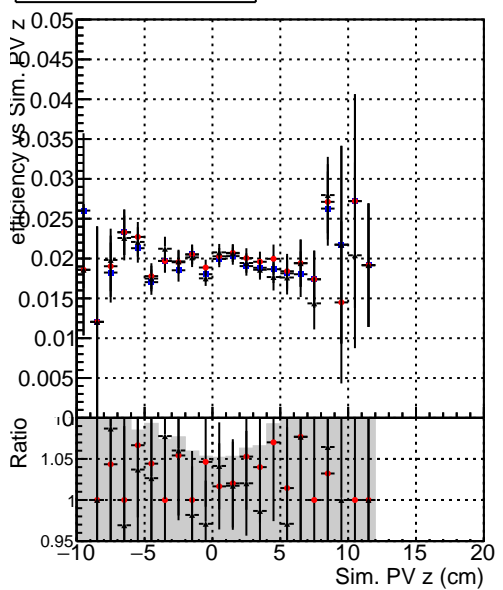

Efficiency vs vertpos**fake+duplicates vs vert r****Efficiency vs vert z****fake+duplicates vs vert z****Efficiency vs. sim PV z****fake+duplicates vs Sim. PV z**

—●— DQM_mkFit_TTbarPU50_extractedGeoms_rescaleError100
—●— DQM_mkFit_TTbarPU50_extractedGeoms_rescaleError100_pTCutOverlap0p0
—●— DQM_mkFit_TTbarPU50_extractedGeoms_rescaleError100_pTCutOverlap0p0_dynamicChi2CutOverlap