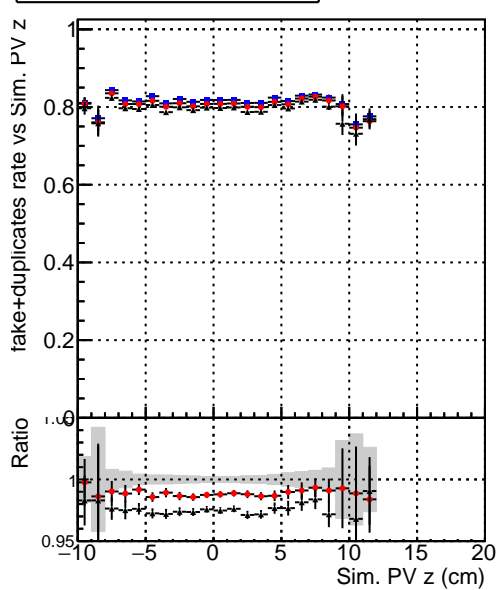

Efficiency vs vertpos**fake+duplicates vs vert r****Efficiency vs vert z****fake+duplicates vs vert z****Efficiency vs. sim PV z****fake+duplicates vs Sim. PV z**

—●— DQM_mkFit_TTbarPU50_extractedGeoms_rescaleError100
—●— DQM_mkFit_TTbarPU50_extractedGeoms_rescaleError100_pTCutOverlap0p0
—●— DQM_mkFit_TTbarPU50_extractedGeoms_rescaleError100_pTCutOverlap0p0_dynamicChi2CutOverlap