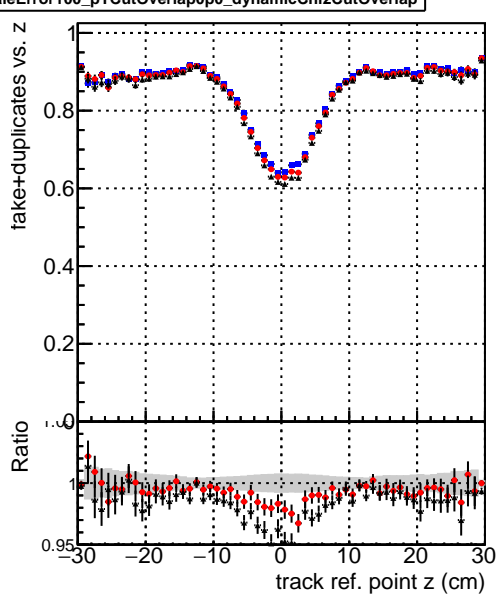

Efficiency vs vertpos**fake+duplicates vs vert r****Efficiency vs vert z****fake+duplicates vs vert z****Efficiency vs. sim PV z****fake+duplicates vs Sim. PV z**

—●— DQM_mkFit_TTbarPU50_extractedGeoms_rescaleError100
—●— DQM_mkFit_TTbarPU50_extractedGeoms_rescaleError100_pTCutOverlap0p0
—●— DQM_mkFit_TTbarPU50_extractedGeoms_rescaleError100_pTCutOverlap0p0_dynamicChi2CutOverlap