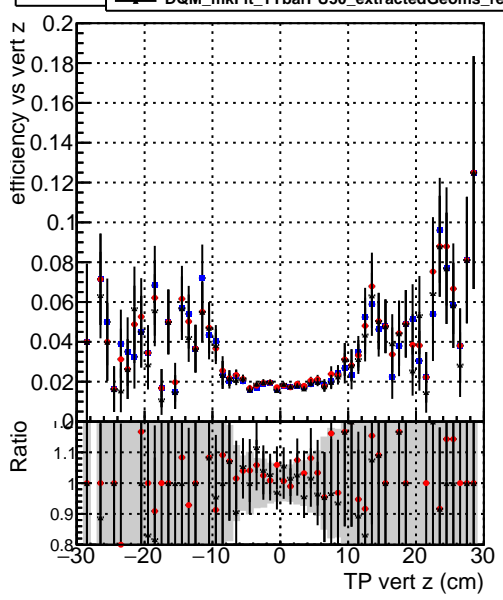

Efficiency vs vertpos**fake+duplicates vs vert r****Efficiency vs vert z****fake+duplicates vs vert z****Efficiency vs. sim PV z****fake+duplicates vs Sim. PV z**

—●— DQM_mkFit_TTbarPU50_extractedGeoms_rescaleError100
—●— DQM_mkFit_TTbarPU50_extractedGeoms_rescaleError100_pTCutOverlap0p0
—●— DQM_mkFit_TTbarPU50_extractedGeoms_rescaleError100_pTCutOverlap0p0_dynamicChi2CutOverlap