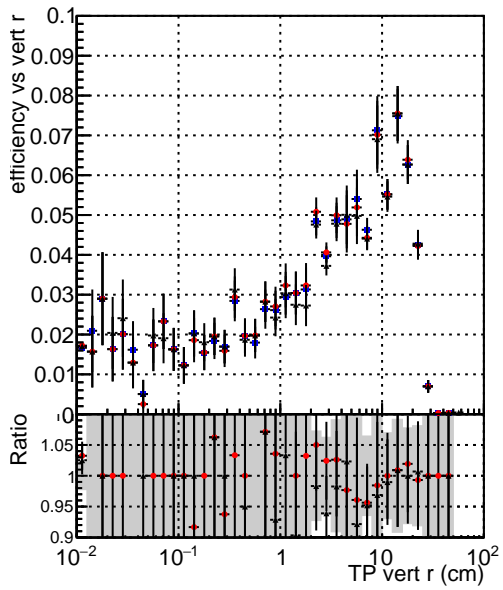

Efficiency vs vertpos**fake+duplicates vs vert r****Efficiency vs vert z****fake+duplicates vs vert z****Efficiency vs. sim PV z****fake+duplicates vs Sim. PV z**

—●— DQM_mkFit_TTbarPU50_extractedGeoms_rescaleError100
—●— DQM_mkFit_TTbarPU50_extractedGeoms_rescaleError100_pTCutOverlap0p0
—●— DQM_mkFit_TTbarPU50_extractedGeoms_rescaleError100_pTCutOverlap0p0_dynamicChi2CutOverlap