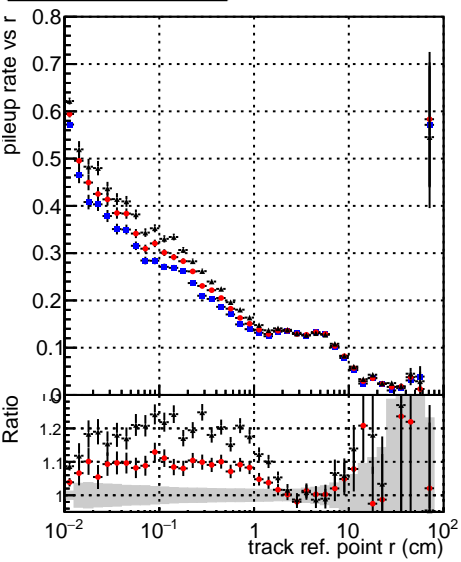

Fake rate vs vertpos**Duplicates Rate vs vertpos****Pileup rate vs vertpos**

—●— DQM_mkFit_TTbarPU50_extractedGeoms_rescaleError100
—●— DQM_mkFit_TTbarPU50_extractedGeoms_rescaleError100_pTCutOverlap0p0
—●— DQM_mkFit_TTbarPU50_extractedGeoms_rescaleError100_dynamicChi2CutOverlap

Fake rate vs v**Duplicates Rate vs v****Pileup rate vs v****Fake rate vs. sim PV z****Duplicates Rate vs sim PV z****Pileup rate vs. sim PV z**