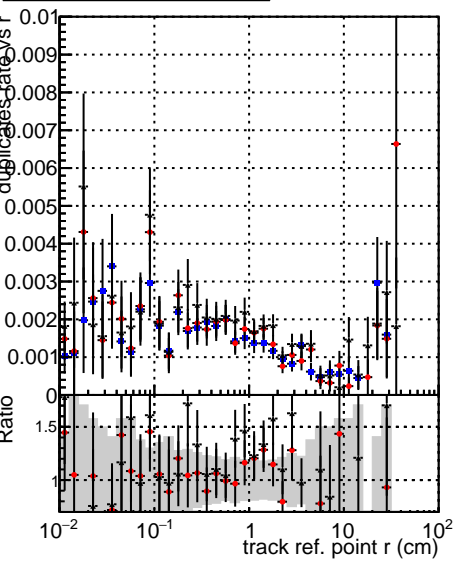

Fake rate vs vertpos**Duplicates Rate vs vertpos****Pileup rate vs vertpos**

—●— DQM_mkFit_TTbarPU50_extractedGeoms_rescaleError100
—●— DQM_mkFit_TTbarPU50_extractedGeoms_rescaleError100_pTCutOverlap0p0
—●— DQM_mkFit_TTbarPU50_extractedGeoms_rescaleError100_dynamicChi2CutOverlap

Fake rate vs v**Duplicates Rate vs v****Pileup rate vs v****Fake rate vs. sim PV z****Duplicates Rate vs sim PV z****Pileup rate vs. sim PV z**