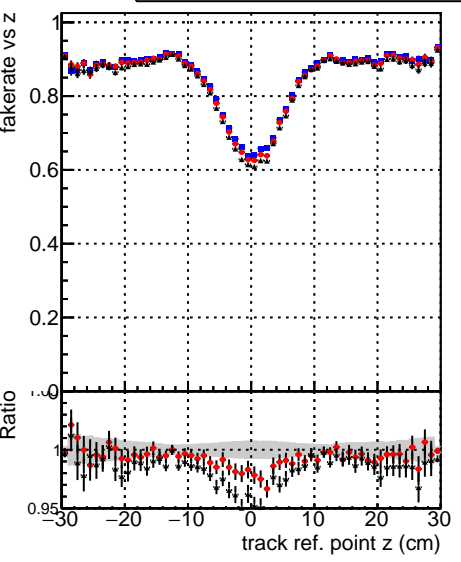

Fake rate vs vertpos**Duplicates Rate vs vertpos****Pileup rate vs vertpos**

—●— DQM_mkFit_TTbarPU50_extractedGeoms_rescaleError100
—●— DQM_mkFit_TTbarPU50_extractedGeoms_rescaleError100_pTCutOverlap0p0
—●— DQM_mkFit_TTbarPU50_extractedGeoms_rescaleError100_dynamicChi2CutOverlap

Fake rate vs v**Duplicates Rate vs v****Pileup rate vs v****Fake rate vs. sim PV z****Duplicates Rate vs sim PV z****Pileup rate vs. sim PV z**