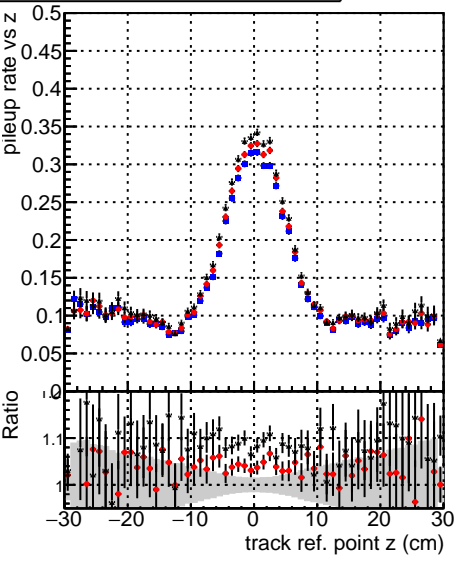

Fake rate vs vertpos**Duplicates Rate vs vertpos****Pileup rate vs vertpos**

—●— DQM_mkFit_TTbarPU50_extractedGeoms_rescaleError100
—●— DQM_mkFit_TTbarPU50_extractedGeoms_rescaleError100_pTCutOverlap0p0
—●— DQM_mkFit_TTbarPU50_extractedGeoms_rescaleError100_dynamicChi2CutOverlap

Fake rate vs v**Duplicates Rate vs v****Pileup rate vs v****Fake rate vs. sim PV z****Duplicates Rate vs sim PV z****Pileup rate vs. sim PV z**