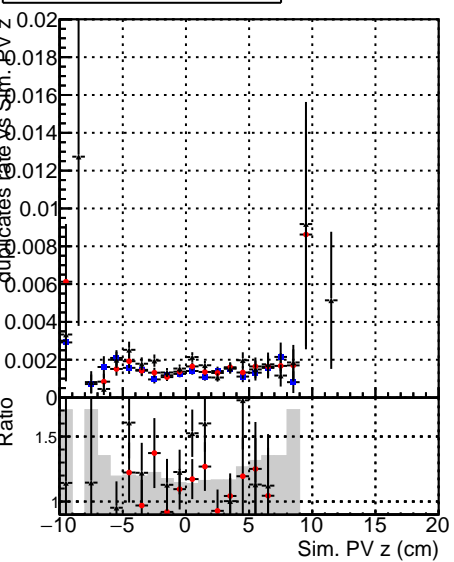

Fake rate vs vertpos**Duplicates Rate vs vertpos****Pileup rate vs vertpos**

—●— DQM_mkFit_TTbarPU50_extractedGeoms_rescaleError100
—●— DQM_mkFit_TTbarPU50_extractedGeoms_rescaleError100_pTCutOverlap0p0
—●— DQM_mkFit_TTbarPU50_extractedGeoms_rescaleError100_dynamicChi2CutOverlap

Fake rate vs v**Duplicates Rate vs v****Pileup rate vs v****Fake rate vs. sim PV z****Duplicates Rate vs sim PV z****Pileup rate vs. sim PV z**