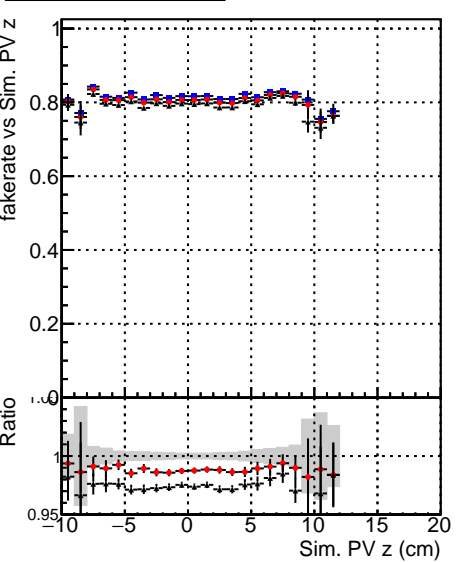

Fake rate vs vertpos**Duplicates Rate vs vertpos****Pileup rate vs vertpos**

—●— DQM_mkFit_TTbarPU50_extractedGeoms_rescaleError100
—●— DQM_mkFit_TTbarPU50_extractedGeoms_rescaleError100_pTCutOverlap0p0
—●— DQM_mkFit_TTbarPU50_extractedGeoms_rescaleError100_dynamicChi2CutOverlap

Fake rate vs v**Duplicates Rate vs v****Pileup rate vs v****Fake rate vs. sim PV z****Duplicates Rate vs sim PV z****Pileup rate vs. sim PV z**