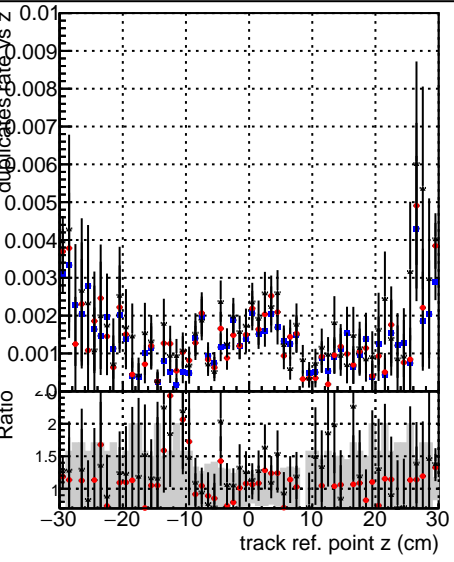

Fake rate vs vertpos**Duplicates Rate vs vertpos****Pileup rate vs vertpos**

—●— DQM_mkFit_TTbarPU50_extractedGeoms_rescaleError100
—●— DQM_mkFit_TTbarPU50_extractedGeoms_rescaleError100_pTCutOverlap0p0
—●— DQM_mkFit_TTbarPU50_extractedGeoms_rescaleError100_dynamicChi2CutOverlap

Fake rate vs v**Duplicates Rate vs v****Pileup rate vs v****Fake rate vs. sim PV z****Duplicates Rate vs sim PV z****Pileup rate vs. sim PV z**