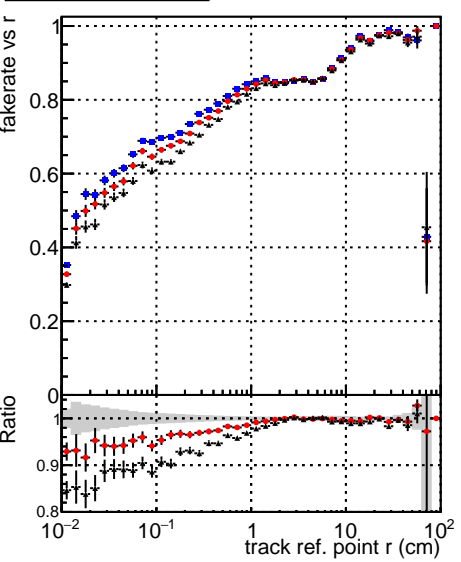

Fake rate vs vertpos**Duplicates Rate vs vertpos****Pileup rate vs vertpos**

—●— DQM_mkFit_TTbarPU50_extractedGeoms_rescaleError100
—●— DQM_mkFit_TTbarPU50_extractedGeoms_rescaleError100_pTCutOverlap0p0
—●— DQM_mkFit_TTbarPU50_extractedGeoms_rescaleError100_dynamicChi2CutOverlap

Fake rate vs v**Duplicates Rate vs v****Pileup rate vs v****Fake rate vs. sim PV z****Duplicates Rate vs sim PV z****Pileup rate vs. sim PV z**