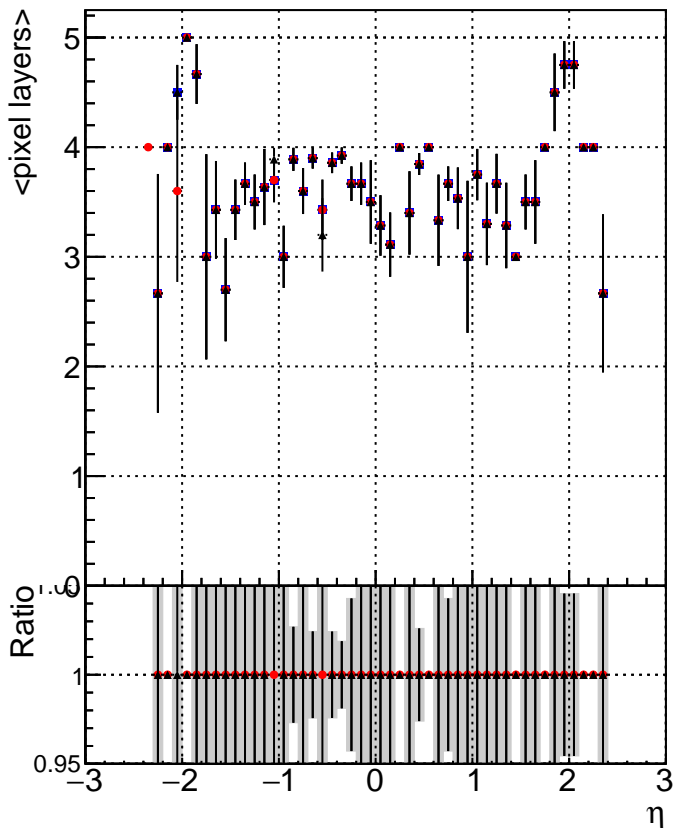

mean # PXL hits vs eta

mean # PXL Layers with measurement vs eta

mean # STRIP hits vs eta

Legend for the bottom panels:

- DQM_mkFit_TTbarPU50_extractedGeoms_rescaleError100
- DQM_mkFit_TTbarPU50_extractedGeoms_rescaleError100_pTCutOverlap0p0
- ▲ DQM_mkFit_TTbarPU50_extractedGeoms_rescaleError100_pTCutOverlap0p0_dynamicChi2CutOverlap