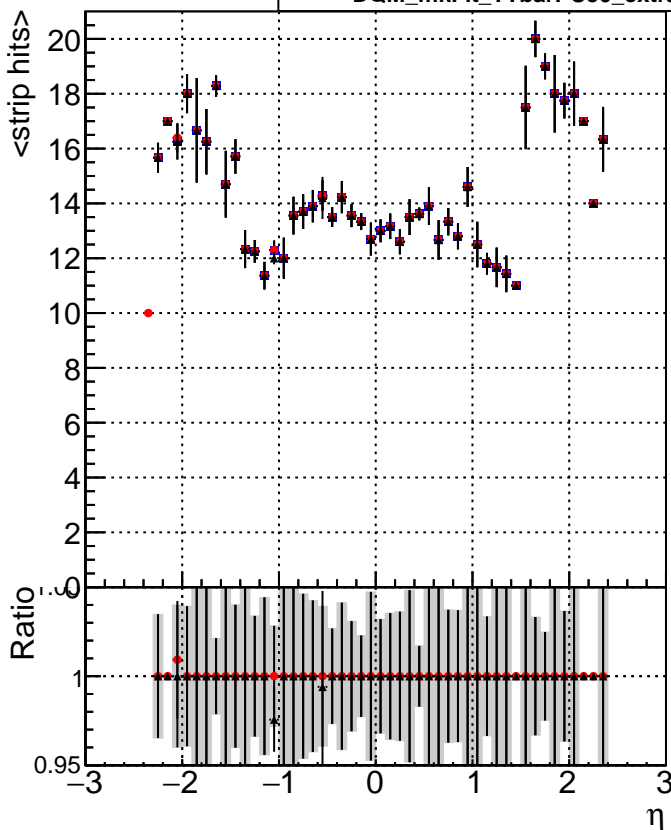

mean # PXL hits vs eta

mean # PXL Layers with measurement vs eta

mean # STRIP hits vs eta

Legend for the bottom panels:

- DQM_mkFit_TTbarPU50_extractedGeoms_rescaleError100
- DQM_mkFit_TTbarPU50_extractedGeoms_rescaleError100_pTCutOverlap0p0
- ▲ DQM_mkFit_TTbarPU50_extractedGeoms_rescaleError100_pTCutOverlap0p0_dynamicChi2CutOverlap