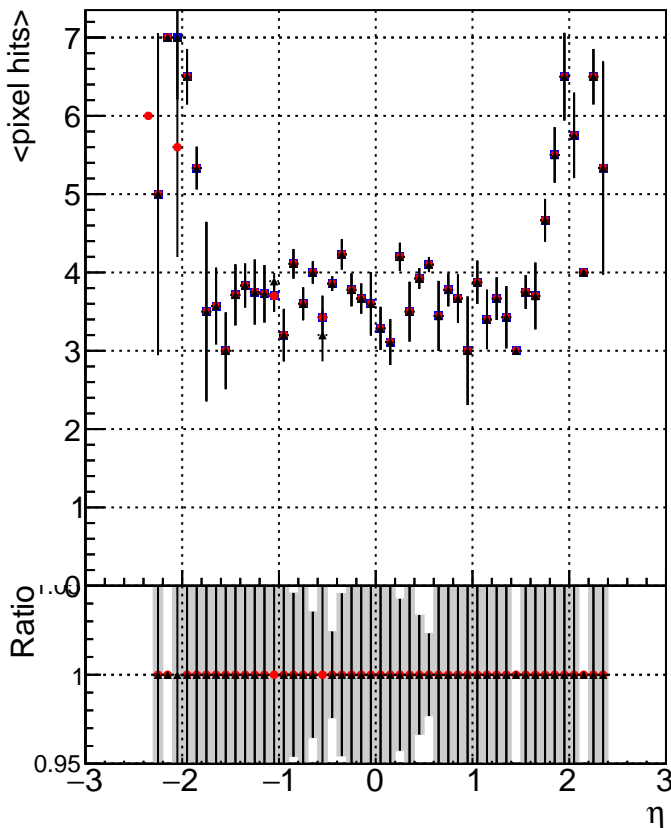

mean # PXL hits vs eta

mean # PXL Layers with measurement vs eta

mean # STRIP hits vs eta

Legend for the bottom panels:

- DQM_mkFit_TTbarPU50_extractedGeoms_rescaleError100
- DQM_mkFit_TTbarPU50_extractedGeoms_rescaleError100_pTCutOverlap0p0
- ▲ DQM_mkFit_TTbarPU50_extractedGeoms_rescaleError100_pTCutOverlap0p0_dynamicChi2CutOverlap