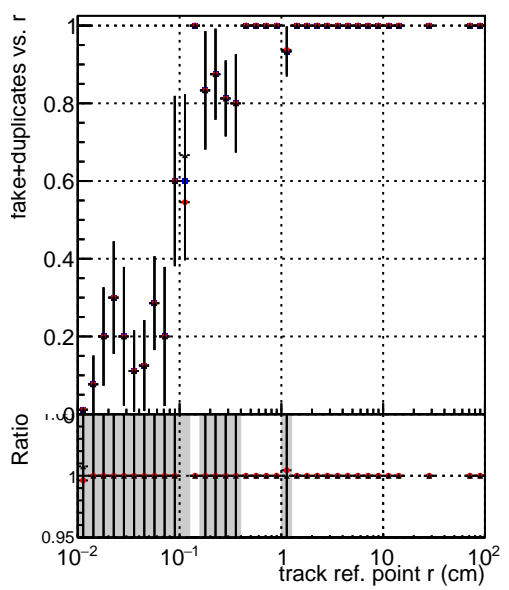

**Efficiency vs vertpos****fake+duplicates vs vert r****Efficiency**

- DQM\_mkFit\_TTbarPU50\_extractedGeoms\_rescaleError100
- DQM\_mkFit\_TTbarPU50\_extractedGeoms\_rescaleError100\_pTCutOverlap0p0
- DQM\_mkFit\_TTbarPU50\_extractedGeoms\_rescaleError100\_pTCutOverlap0p0\_dynamicChi2CutOverlap

**Efficiency vs. sim PV z****fake+duplicates vs Sim. PV z**