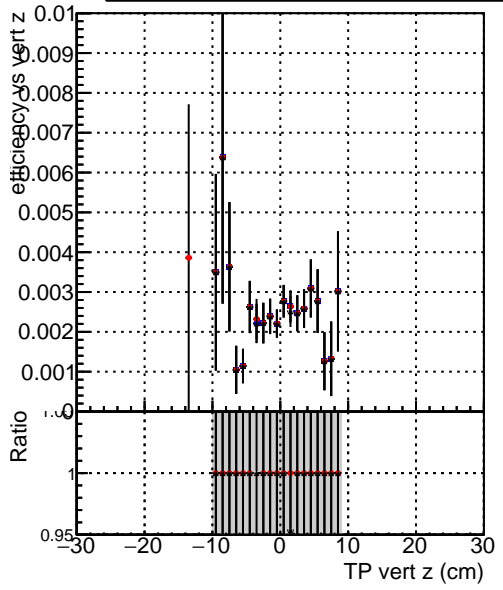

**Efficiency vs vertpos****fake+duplicates vs vert r****Efficiency**

- DQM\_mkFit\_TTbarPU50\_extractedGeoms\_rescaleError100
- DQM\_mkFit\_TTbarPU50\_extractedGeoms\_rescaleError100\_pTCutOverlap0p0
- DQM\_mkFit\_TTbarPU50\_extractedGeoms\_rescaleError100\_pTCutOverlap0p0\_dynamicChi2CutOverlap

**Efficiency vs. sim PV z****fake+duplicates vs Sim. PV z**