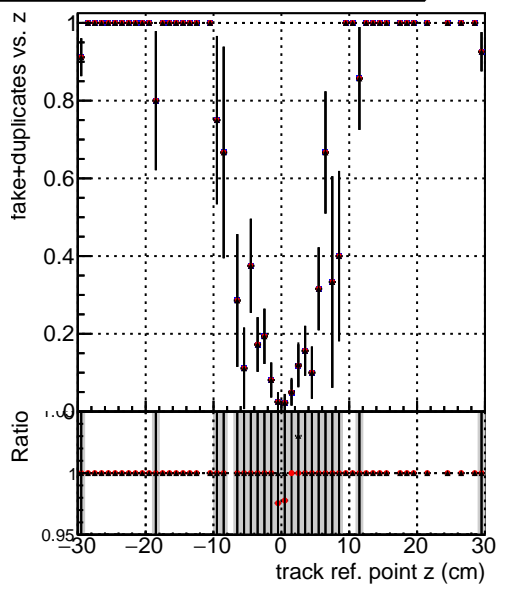

**Efficiency vs vertpos****fake+duplicates vs vert r****Efficiency**

- DQM\_mkFit\_TTbarPU50\_extractedGeoms\_rescaleError100
- DQM\_mkFit\_TTbarPU50\_extractedGeoms\_rescaleError100\_pTCutOverlap0p0
- DQM\_mkFit\_TTbarPU50\_extractedGeoms\_rescaleError100\_pTCutOverlap0p0\_dynamicChi2CutOverlap

**Efficiency vs. sim PV z****fake+duplicates vs Sim. PV z**