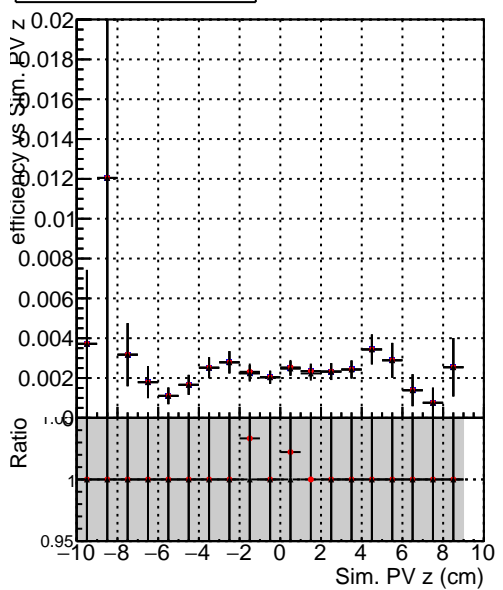

**Efficiency vs vertpos****fake+duplicates vs vert r****Efficiency**

- DQM\_mkFit\_TTbarPU50\_extractedGeoms\_rescaleError100
- DQM\_mkFit\_TTbarPU50\_extractedGeoms\_rescaleError100\_pTCutOverlap0p0
- DQM\_mkFit\_TTbarPU50\_extractedGeoms\_rescaleError100\_pTCutOverlap0p0\_dynamicChi2CutOverlap

**Efficiency vs. sim PV z****fake+duplicates vs Sim. PV z**