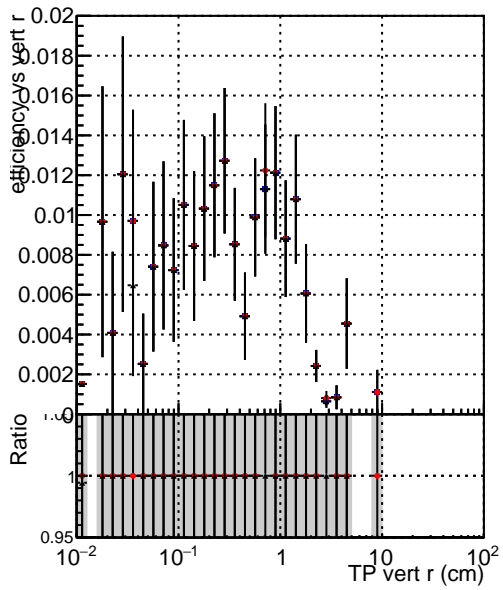

**Efficiency vs vertpos****fake+duplicates vs vert r****Efficiency**

- DQM\_mkFit\_TTbarPU50\_extractedGeoms\_rescaleError100
- DQM\_mkFit\_TTbarPU50\_extractedGeoms\_rescaleError100\_pTCutOverlap0p0
- DQM\_mkFit\_TTbarPU50\_extractedGeoms\_rescaleError100\_pTCutOverlap0p0\_dynamicChi2CutOverlap

**Efficiency vs. sim PV z****fake+duplicates vs Sim. PV z**