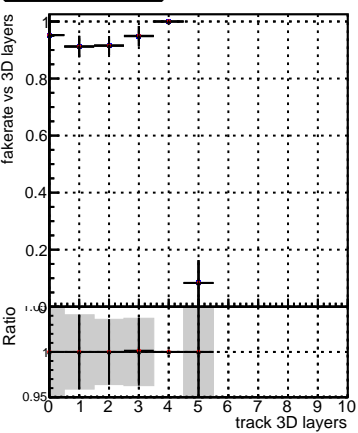

Fake rate vs hit**Duplicates Rate vs hit****Pileup rate vs hit**

— DQM_mkFit_TTbarPU50_extractedGeoms_rescaleError100
— DQM_mkFit_TTbarPU50_extractedGeoms_rescaleError100_pTCutOverlap0p0
— DQM_mkFit_TTbarPU50_extractedGeoms_rescaleError100_pTCutOverlap0p0_dynamicChi2CutOverlap

Fake rate vs layer**Duplicates Rate vs layer****Pileup rate vs layer****Fake rate vs pixel layer****Duplicates Rate vs pixel layer****Pileup rate vs pixel layer****Fake rate vs 3D layer****Duplicates Rate vs layer****Pileup rate vs 3D layer**