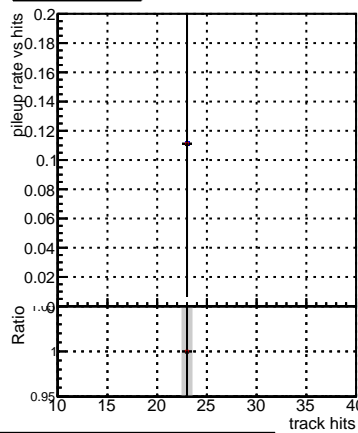

Fake rate vs hit**Duplicates Rate vs hit****Pileup rate vs hit**

— DQM_mkFit_TTbarPU50_extractedGeoms_rescaleError100
— DQM_mkFit_TTbarPU50_extractedGeoms_rescaleError100_pTCutOverlap0p0
— DQM_mkFit_TTbarPU50_extractedGeoms_rescaleError100_pTCutOverlap0p0_dynamicChi2CutOverlap

Fake rate vs layer**Duplicates Rate vs layer****Pileup rate vs layer****Fake rate vs pixel layer****Duplicates Rate vs pixel layer****Pileup rate vs pixel layer****Fake rate vs 3D layer****Duplicates Rate vs layer****Pileup rate vs 3D layer**