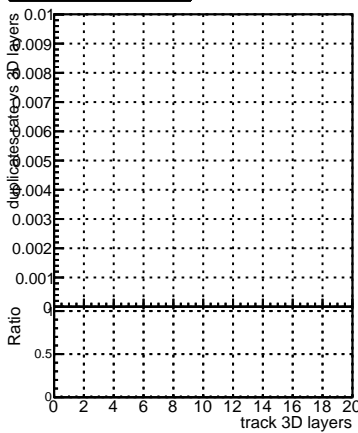

Fake rate vs hit**Duplicates Rate vs hit****Pileup rate vs hit**

— DQM_mkFit_TTbarPU50_extractedGeoms_rescaleError100
— DQM_mkFit_TTbarPU50_extractedGeoms_rescaleError100_pTCutOverlap0p0
— DQM_mkFit_TTbarPU50_extractedGeoms_rescaleError100_pTCutOverlap0p0_dynamicChi2CutOverlap

Fake rate vs layer**Duplicates Rate vs layer****Pileup rate vs layer****Fake rate vs pixel layer****Duplicates Rate vs pixel layer****Pileup rate vs pixel layer****Fake rate vs 3D layer****Duplicates Rate vs layer****Pileup rate vs 3D layer**