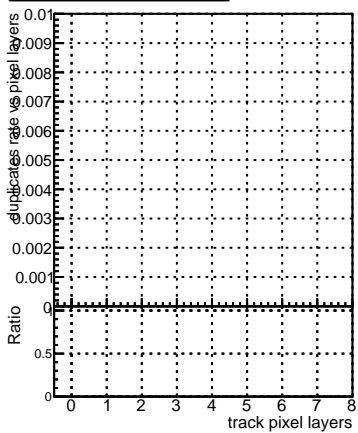

Fake rate vs hit**Duplicates Rate vs hit****Pileup rate vs hit**

— DQM_mkFit_TTbarPU50_extractedGeoms_rescaleError100
— DQM_mkFit_TTbarPU50_extractedGeoms_rescaleError100_pTCutOverlap0p0
— DQM_mkFit_TTbarPU50_extractedGeoms_rescaleError100_pTCutOverlap0p0_dynamicChi2CutOverlap

Fake rate vs layer**Duplicates Rate vs layer****Pileup rate vs layer****Fake rate vs pixel layer****Duplicates Rate vs pixel layer****Pileup rate vs pixel layer****Fake rate vs 3D layer****Duplicates Rate vs layer****Pileup rate vs 3D layer**