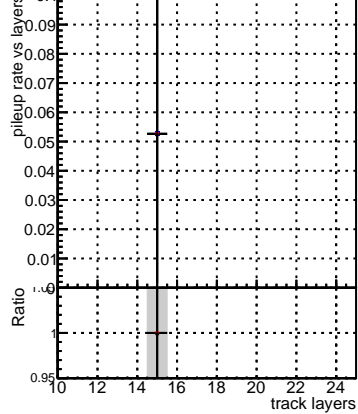

Fake rate vs hit**Duplicates Rate vs hit****Pileup rate vs hit**

— DQM_mkFit_TTbarPU50_extractedGeoms_rescaleError100
— DQM_mkFit_TTbarPU50_extractedGeoms_rescaleError100_pTCutOverlap0p0
— DQM_mkFit_TTbarPU50_extractedGeoms_rescaleError100_pTCutOverlap0p0_dynamicChi2CutOverlap

Fake rate vs layer**Duplicates Rate vs layer****Pileup rate vs layer****Fake rate vs pixel layer****Duplicates Rate vs pixel layer****Pileup rate vs pixel layer****Fake rate vs 3D layer****Duplicates Rate vs layer****Pileup rate vs 3D layer**