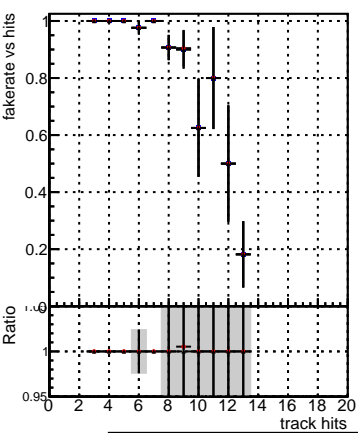

Fake rate vs hit**Duplicates Rate vs hit****Pileup rate vs hit**

— DQM_mkFit_TTbarPU50_extractedGeoms_rescaleError100
— DQM_mkFit_TTbarPU50_extractedGeoms_rescaleError100_pTCutOverlap0p0
— DQM_mkFit_TTbarPU50_extractedGeoms_rescaleError100_pTCutOverlap0p0_dynamicChi2CutOverlap

Fake rate vs layer**Duplicates Rate vs layer****Pileup rate vs layer****Fake rate vs pixel layer****Duplicates Rate vs pixel layer****Pileup rate vs pixel layer****Fake rate vs 3D layer****Duplicates Rate vs layer****Pileup rate vs 3D layer**