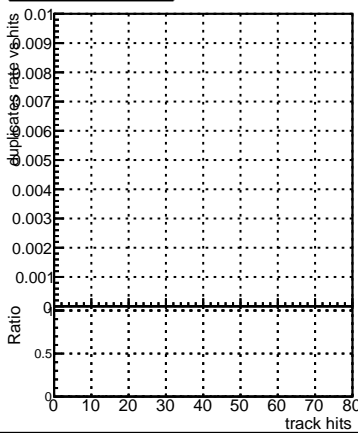

Fake rate vs hit**Duplicates Rate vs hit****Pileup rate vs hit**

— DQM_mkFit_TTbarPU50_extractedGeoms_rescaleError100
— DQM_mkFit_TTbarPU50_extractedGeoms_rescaleError100_pTCutOverlap0p0
— DQM_mkFit_TTbarPU50_extractedGeoms_rescaleError100_pTCutOverlap0p0_dynamicChi2CutOverlap

Fake rate vs layer**Duplicates Rate vs layer****Pileup rate vs layer****Fake rate vs pixel layer****Duplicates Rate vs pixel layer****Pileup rate vs pixel layer****Fake rate vs 3D layer****Duplicates Rate vs layer****Pileup rate vs 3D layer**