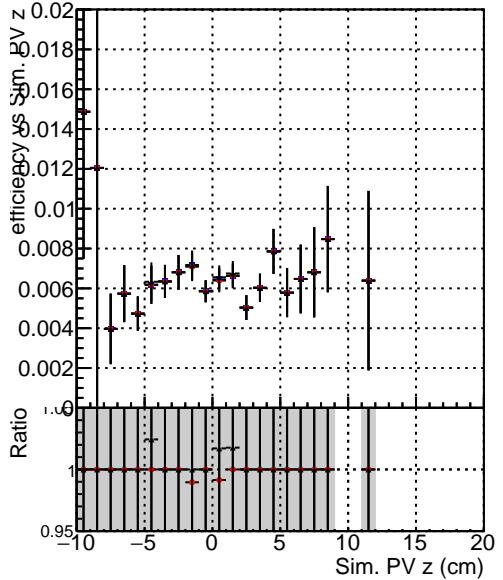

Efficiency vs vertpos**fake+duplicates vs vert r**

—●— DQM_mkFit_TTbarPU50_extractedGeoms_rescaleError100
—●— DQM_mkFit_TTbarPU50_extractedGeoms_rescaleError100_pTCutOverlap0p0
—●— DQM_mkFit_TTbarPU50_extractedGeoms_rescaleError100_pTCutOverlap0p0_dynamicChi2CutOverlap

Efficiency vs vert z**Efficiency vs. sim PV z****fake+duplicates vs Sim. PV z**