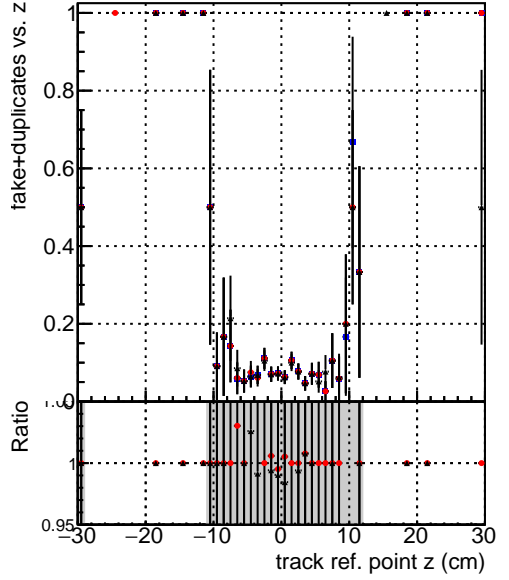

Efficiency vs vertpos**fake+duplicates vs vert r**

—●— DQM_mkFit_TTbarPU50_extractedGeoms_rescaleError100
—●— DQM_mkFit_TTbarPU50_extractedGeoms_rescaleError100_pTCutOverlap0p0
—●— DQM_mkFit_TTbarPU50_extractedGeoms_rescaleError100_pTCutOverlap0p0_dynamicChi2CutOverlap

Efficiency vs vert z**Efficiency vs. sim PV z****fake+duplicates vs Sim. PV z**