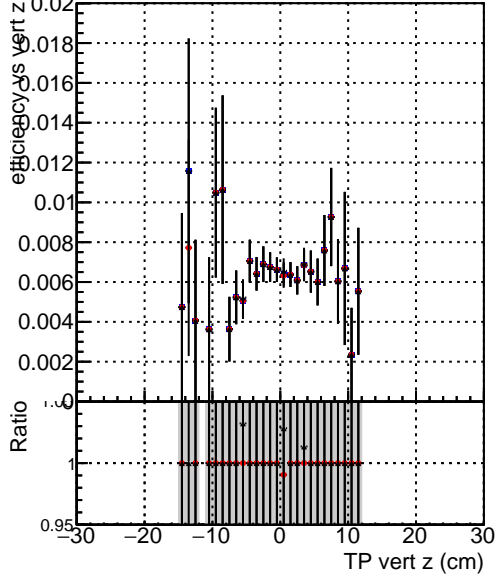

Efficiency vs vertpos**fake+duplicates vs vert r**

—●— DQM_mkFit_TTbarPU50_extractedGeoms_rescaleError100
—●— DQM_mkFit_TTbarPU50_extractedGeoms_rescaleError100_pTCutOverlap0p0
—●— DQM_mkFit_TTbarPU50_extractedGeoms_rescaleError100_pTCutOverlap0p0_dynamicChi2CutOverlap

Efficiency vs vert z**Efficiency vs. sim PV z****fake+duplicates vs Sim. PV z**