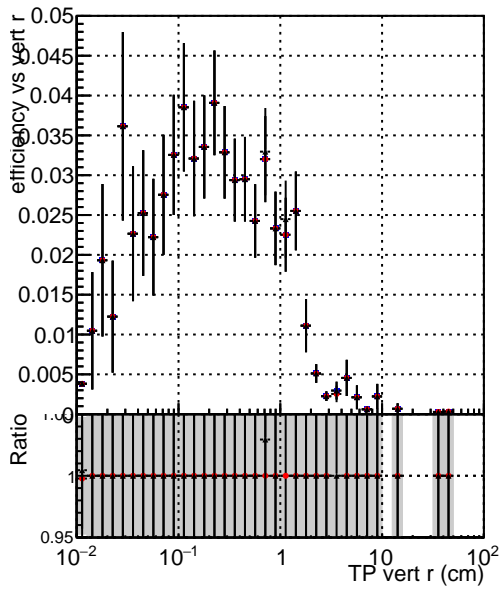

Efficiency vs vertpos**fake+duplicates vs vert r**

—●— DQM_mkFit_TTbarPU50_extractedGeoms_rescaleError100
—●— DQM_mkFit_TTbarPU50_extractedGeoms_rescaleError100_pTCutOverlap0p0
—●— DQM_mkFit_TTbarPU50_extractedGeoms_rescaleError100_pTCutOverlap0p0_dynamicChi2CutOverlap

Efficiency vs vert z**Efficiency vs. sim PV z****fake+duplicates vs Sim. PV z**