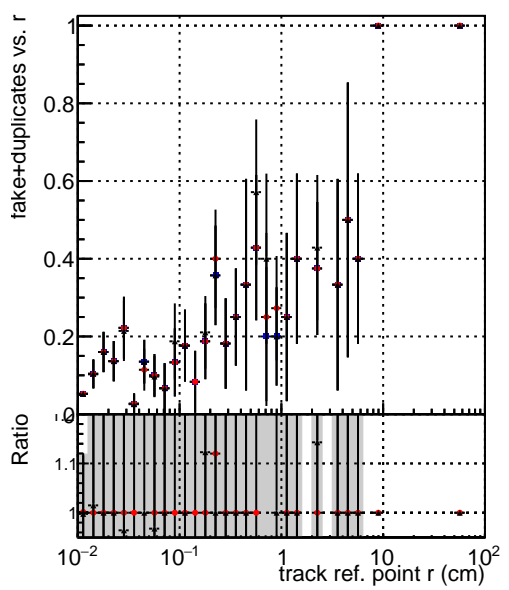

Efficiency vs vertpos**fake+duplicates vs vert r**

—●— DQM_mkFit_TTbarPU50_extractedGeoms_rescaleError100
—●— DQM_mkFit_TTbarPU50_extractedGeoms_rescaleError100_pTCutOverlap0p0
—●— DQM_mkFit_TTbarPU50_extractedGeoms_rescaleError100_pTCutOverlap0p0_dynamicChi2CutOverlap

Efficiency vs vert z**Efficiency vs. sim PV z****fake+duplicates vs Sim. PV z**