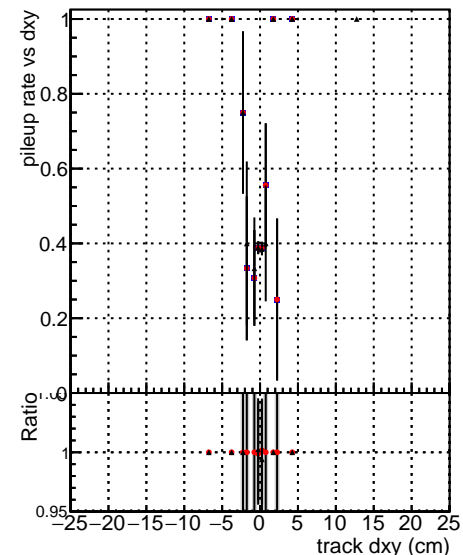

Fake rate vs dxy

Duplicates Rate vs Dxy

Pileup rate vs dxy

—●— DGM mkFit TTbar PU50 extracted Geoms_rescale Error100
—●— DGM mkFit TTbar PU50 extracted Geoms_rescale Error100 pTCutOverlap0p0
—●— DGM mkFit TTbar PU50 extracted Geoms_rescale Error100 dynamicChi2CutOverlap

Fake rate vs dz

Duplicates Rate vs Ddz

Pileup rate vs dz