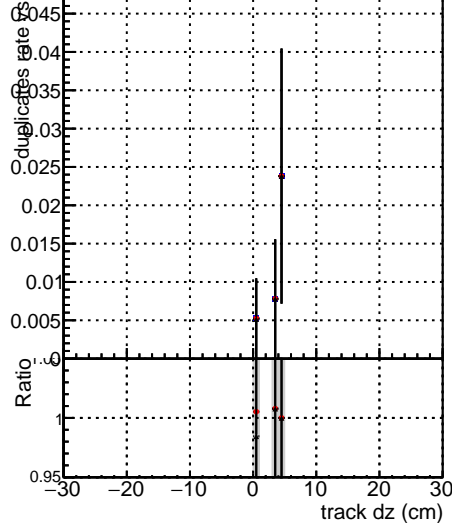

Duplicates Rate vs Ddz