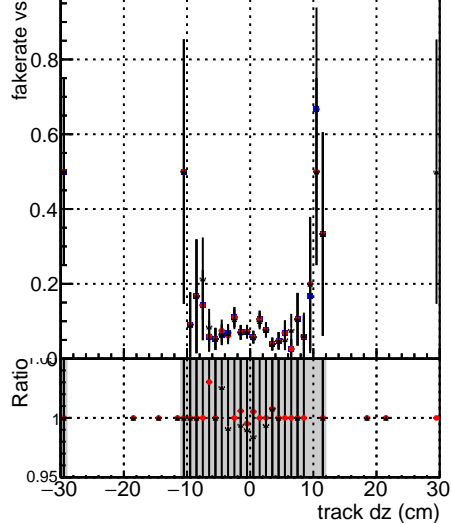

Fake rate vs dxy

Duplicates Rate vs Dxy

Pileup rate vs dxy

—●— DGM mkFit TTbar PU50 extracted Geoms_rescale Error100
—●— DGM mkFit TTbar PU50 extracted Geoms_rescale Error100 pTCutOverlap0p0
—●— DGM mkFit TTbar PU50 extracted Geoms_rescale Error100 dynamicChi2CutOverlap

Fake rate vs dz

Duplicates Rate vs Ddz

Pileup rate vs dz