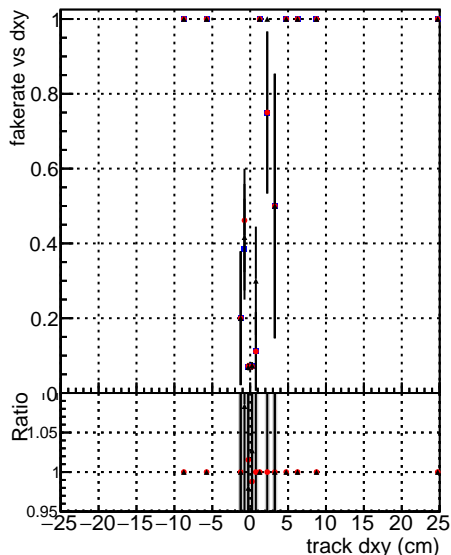

Fake rate vs dxy

Duplicates Rate vs Dxy

Pileup rate vs dxy

—●— DGM mkFit TTbar PU50 extracted Geoms_rescale Error100
—●— DGM mkFit TTbar PU50 extracted Geoms_rescale Error100 pTCutOverlap0p0
—●— DGM mkFit TTbar PU50 extracted Geoms_rescale Error100 dynamicChi2CutOverlap

Fake rate vs dz

Duplicates Rate vs Ddz

Pileup rate vs dz