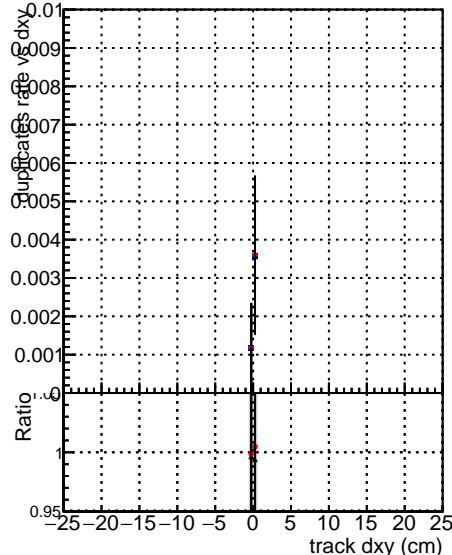

Fake rate vs dxy

Duplicates Rate vs Dxy

Pileup rate vs dxy

—●— DGM mkFit TTbar PU50 extracted Geoms_rescale Error100
—●— DGM mkFit TTbar PU50 extracted Geoms_rescale Error100 pTCutOverlap0p0
—●— DGM mkFit TTbar PU50 extracted Geoms_rescale Error100 dynamicChi2CutOverlap