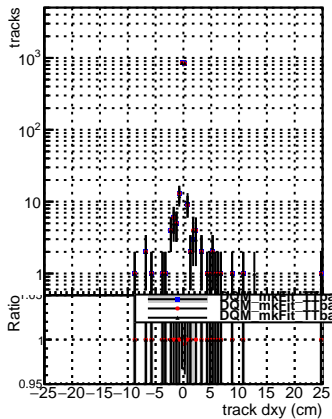

N of reco track vs dxy

N of associated (recoToSim) tracks vs dxy

N of associated (recoToSim) looper tracks vs dxy

N of reco track vs dz

N of associated (recoToSim) tracks vs dz

N of associated (recoToSim) looper tracks vs dz