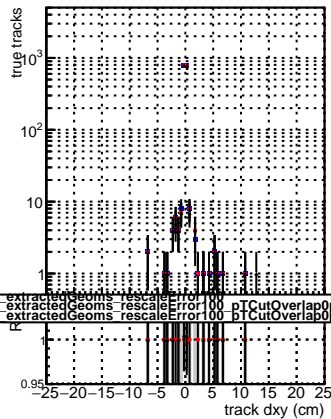

N of reco track vs dxy

N of associated (recoToSim) tracks vs dxy

N of associated (recoToSim) looper tracks vs dxy

N of reco track vs dz

N of associated (recoToSim) tracks vs dz

N of associated (recoToSim) looper tracks vs dz