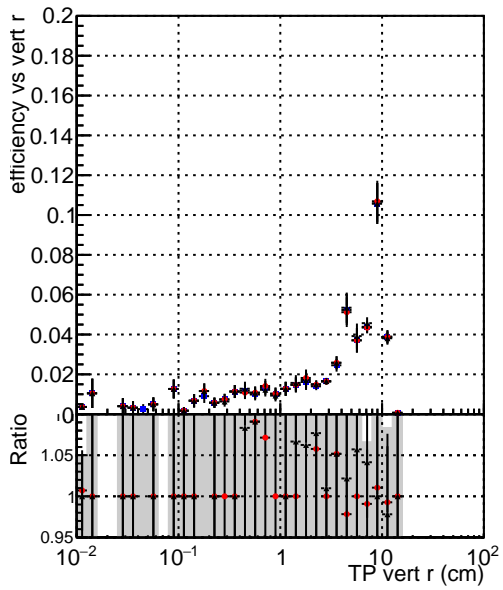

Efficiency vs vertpos**fake+duplicates vs vert r****Efficiency**

- DQM_mkFit_TTbarPU50_extractedGeoms_rescaleError100
- DQM_mkFit_TTbarPU50_extractedGeoms_rescaleError100_pTCutOverlap0p0
- DQM_mkFit_TTbarPU50_extractedGeoms_rescaleError100_pTCutOverlap0p0_dynamicChi2CutOverlap

**Efficiency vs. sim PV z****fake+duplicates vs Sim. PV z**