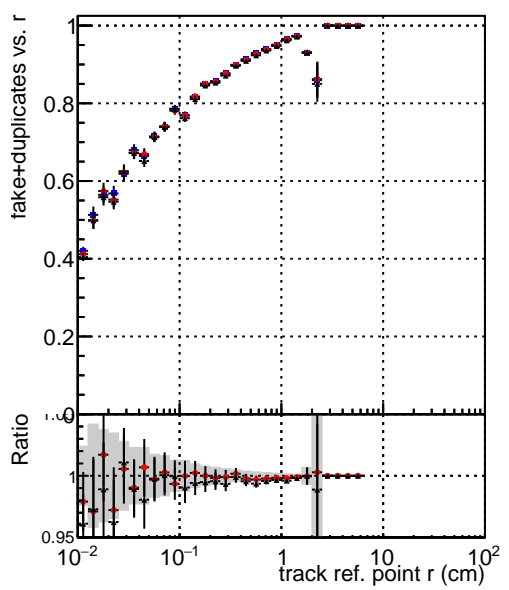

Efficiency vs vertpos**fake+duplicates vs vert r****Efficiency**

- DQM_mkFit_TTbarPU50_extractedGeoms_rescaleError100
- DQM_mkFit_TTbarPU50_extractedGeoms_rescaleError100_pTCutOverlap0p0
- DQM_mkFit_TTbarPU50_extractedGeoms_rescaleError100_pTCutOverlap0p0_dynamicChi2CutOverlap

**Efficiency vs. sim PV z****fake+duplicates vs Sim. PV z**