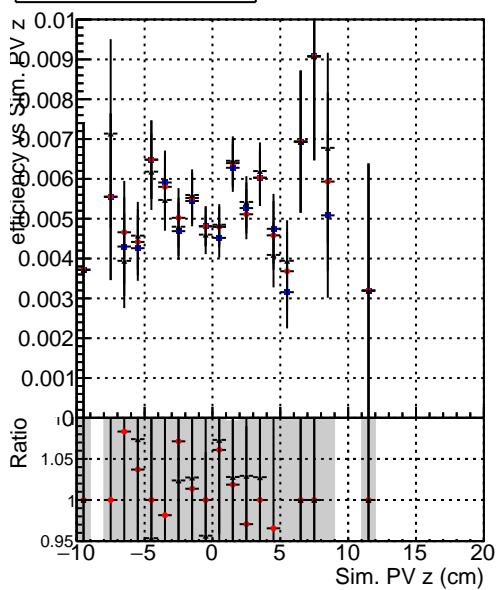

Efficiency vs vertpos**fake+duplicates vs vert r****Efficiency**

- DQM_mkFit_TTbarPU50_extractedGeoms_rescaleError100
- DQM_mkFit_TTbarPU50_extractedGeoms_rescaleError100_pTCutOverlap0p0
- DQM_mkFit_TTbarPU50_extractedGeoms_rescaleError100_pTCutOverlap0p0_dynamicChi2CutOverlap

**Efficiency vs. sim PV z****fake+duplicates vs Sim. PV z**