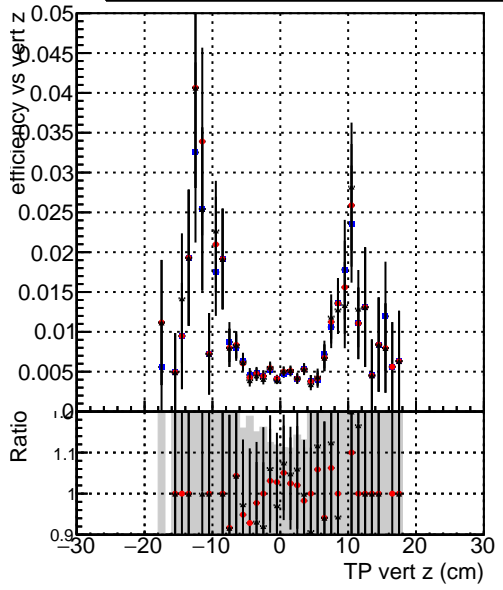

Efficiency vs vertpos**fake+duplicates vs vert r****Efficiency**

- DQM_mkFit_TTbarPU50_extractedGeoms_rescaleError100
- DQM_mkFit_TTbarPU50_extractedGeoms_rescaleError100_pTCutOverlap0p0
- DQM_mkFit_TTbarPU50_extractedGeoms_rescaleError100_pTCutOverlap0p0_dynamicChi2CutOverlap

**Efficiency vs. sim PV z****fake+duplicates vs Sim. PV z**