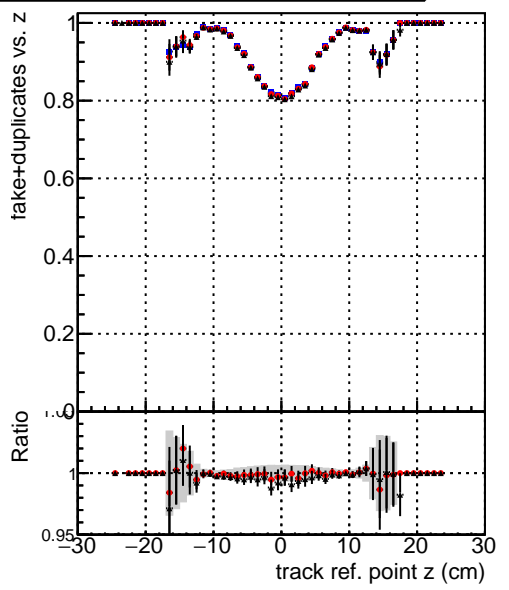

Efficiency vs vertpos**fake+duplicates vs vert r****Efficiency**

- DQM_mkFit_TTbarPU50_extractedGeoms_rescaleError100
- DQM_mkFit_TTbarPU50_extractedGeoms_rescaleError100_pTCutOverlap0p0
- DQM_mkFit_TTbarPU50_extractedGeoms_rescaleError100_pTCutOverlap0p0_dynamicChi2CutOverlap

**Efficiency vs. sim PV z****fake+duplicates vs Sim. PV z**